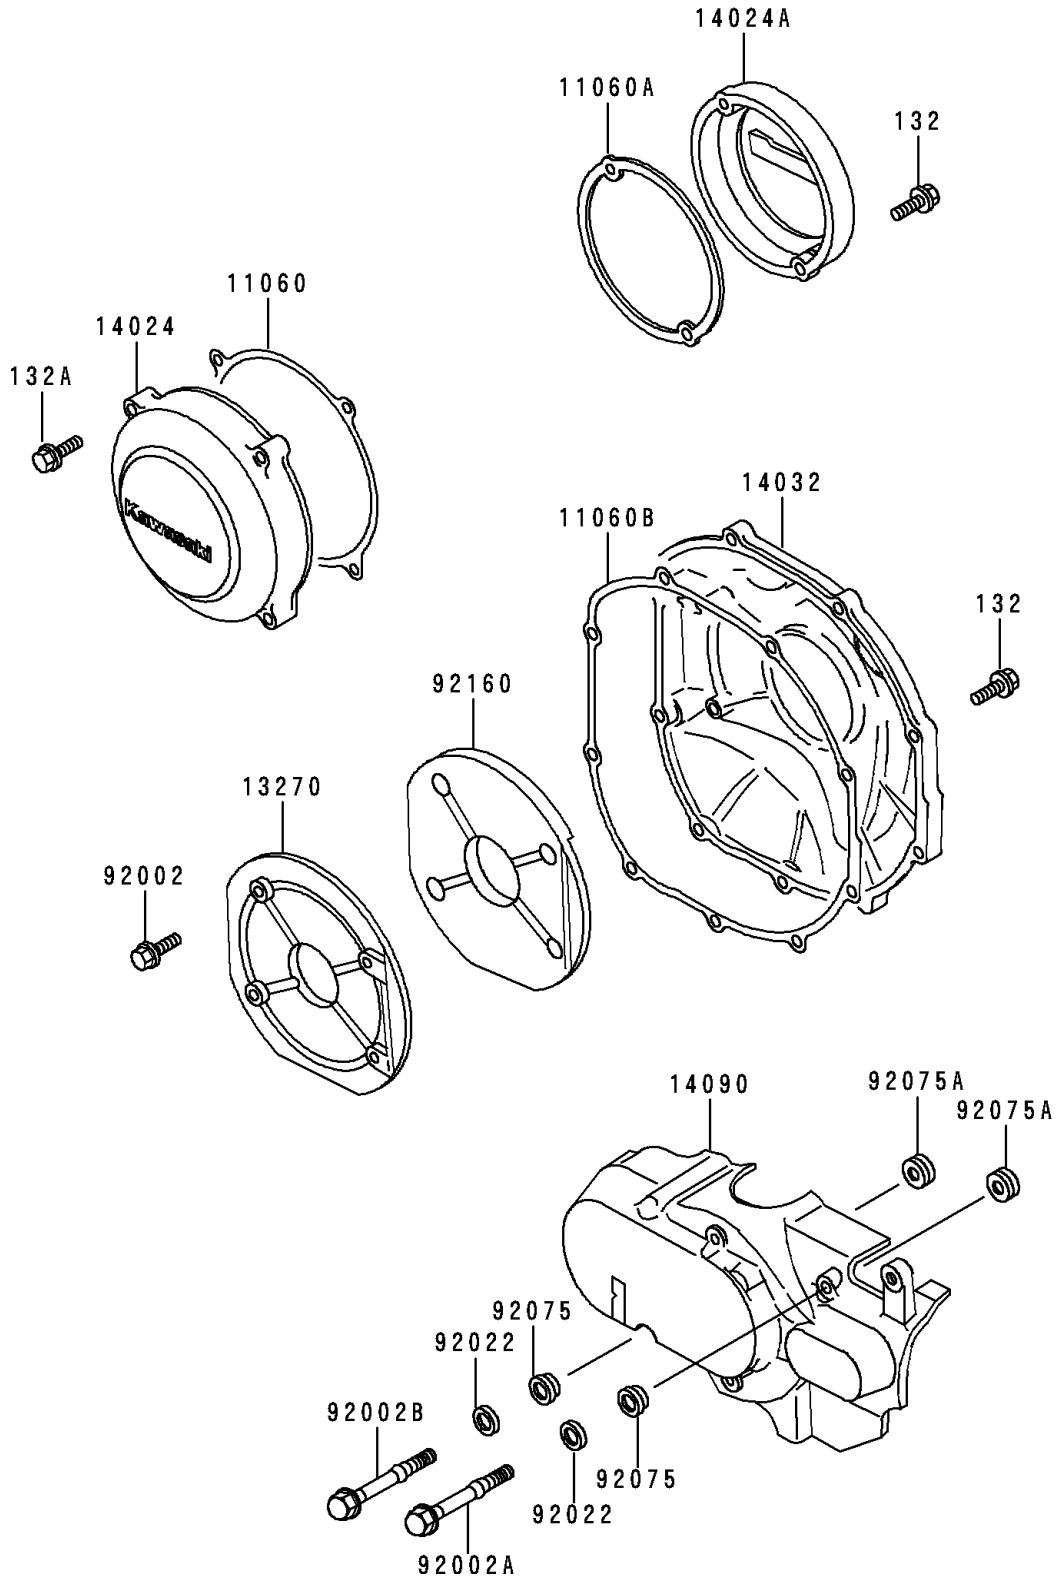

# 1996 Voyager XII PARTS DIAGRAM

Engine Cover(s)

E1431

## 1996 Voyager XII PARTS LIST

Engine Cover(s)

ITEM NAME	PART NUMBER	QUANTITY
BOLT-FLANGED-SMALL (Ref # 132)	132E0625	11
BOLT-FLANGED-SMALL (Ref # 132A)	132E0630	4
GASKET,COVER,LH (Ref # 11060)	11060-1097	1
GASKET,PULSING COIL COVER (Ref # 11060A)	11060-1098	1
GASKET,CLUTCH COVER (Ref # 11060B)	11060-1099	1
PLATE,SOUND ARRESTER (Ref # 13270)	13270-1081	1
COVER,LH (Ref # 14024)	14024-1153	1
COVER,PULSING COIL (Ref # 14024A)	14024-1154	1
COVER-CLUTCH (Ref # 14032)	14032-1374	1
COVER,FRONT BEVEL (Ref # 14090)	14090-1417	1
BOLT,6X10 (Ref # 92002)	92002-1449	4
BOLT (Ref # 92002A)	92002-1814	3
BOLT (Ref # 92002B)	92002-1815	1
WASHER (Ref # 92022)	92022-1823	4
DAMPER (Ref # 92075)	92075-1855	4
DAMPER (Ref # 92075A)	92075-1856	4
DAMPER,SOUND ARRESTER (Ref # 92160)	92160-1443	1