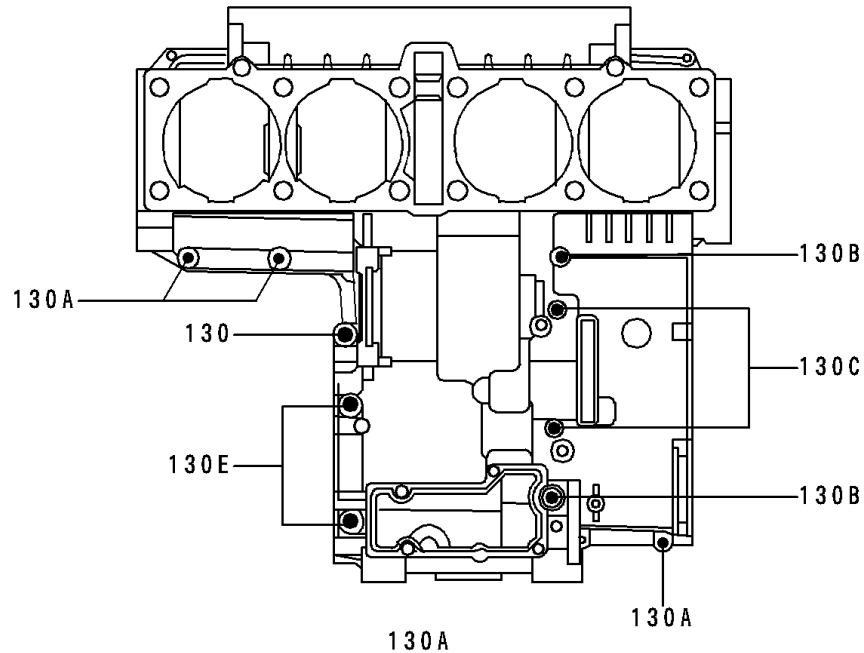

1997 Voyager XII PARTS DIAGRAM

Crankcase Bolt Pattern

E1412

Upper Case (Outside)

Lower Case (Outside)

1997 Voyager XII PARTS LIST

Crankcase Bolt Pattern

ITEM NAME	PART NUMBER	QUANTITY
BOLT-FLANGED (Ref # 130)	130Y0635	1
BOLT-FLANGED (Ref # 130A)	130Y0640	11
BOLT-FLANGED (Ref # 130B)	130Y0690	2
BOLT-FLANGED (Ref # 130C)	130Z06105	2
BOLT-FLANGED (Ref # 130D)	130Z06120	3
BOLT-FLANGED (Ref # 130E)	130Z0870	2
WASHER-PLAIN-SMALL,10MM (Ref # 410)	410B1000	5
BOLT,10X95 (Ref # 92002)	92002-1651	8
BOLT,10X145 (Ref # 92002A)	92002-1652	3