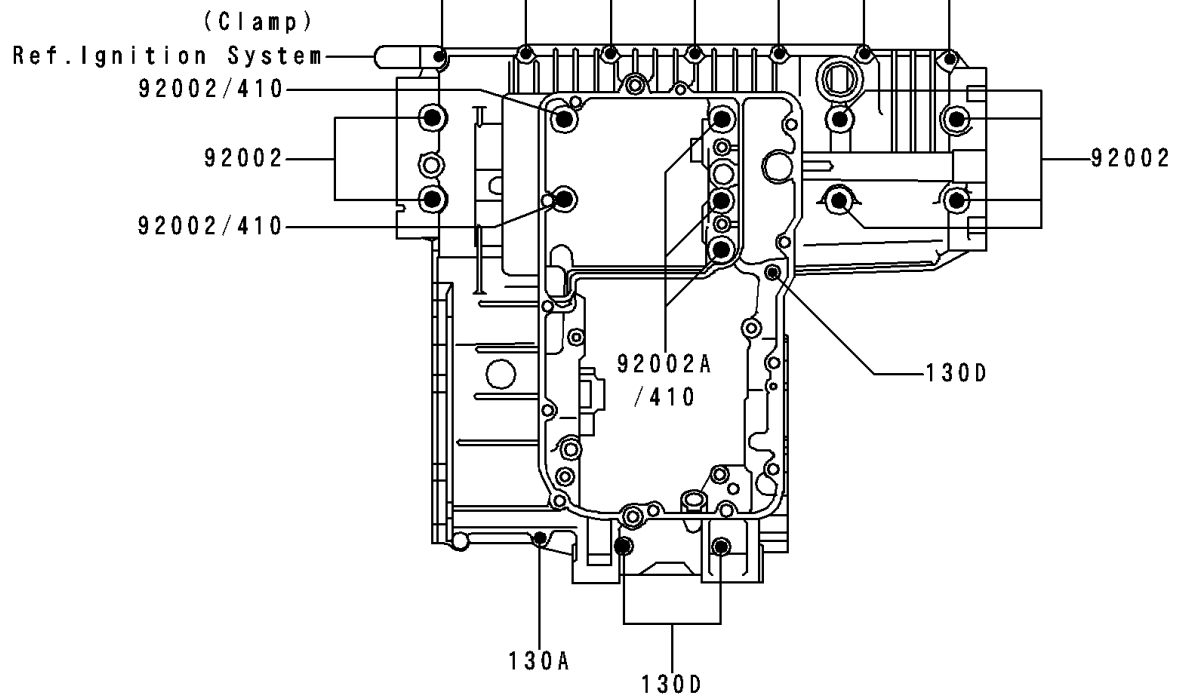

1997 Voyager XII PARTS DIAGRAM

Crankcase Bolt Pattern

E1412

Upper Case (Outside)

Lower Case (Outside)

1997 Voyager XII PARTS LIST

Crankcase Bolt Pattern

ITEM NAME	PART NUMBER	QUANTITY
BOLT-FLANGED (Ref # 130)	130Y0635	1
BOLT-FLANGED (Ref # 130A)	130Y0640	11
BOLT-FLANGED (Ref # 130B)	130Y0690	2
BOLT-FLANGED (Ref # 130C)	130Z06105	2
BOLT-FLANGED (Ref # 130D)	130Z06120	3
BOLT-FLANGED (Ref # 130E)	130Z0870	2
WASHER-PLAIN-SMALL,10MM (Ref # 410)	410B1000	5
BOLT,10X95 (Ref # 92002)	92002-1651	8
BOLT,10X145 (Ref # 92002A)	92002-1652	3