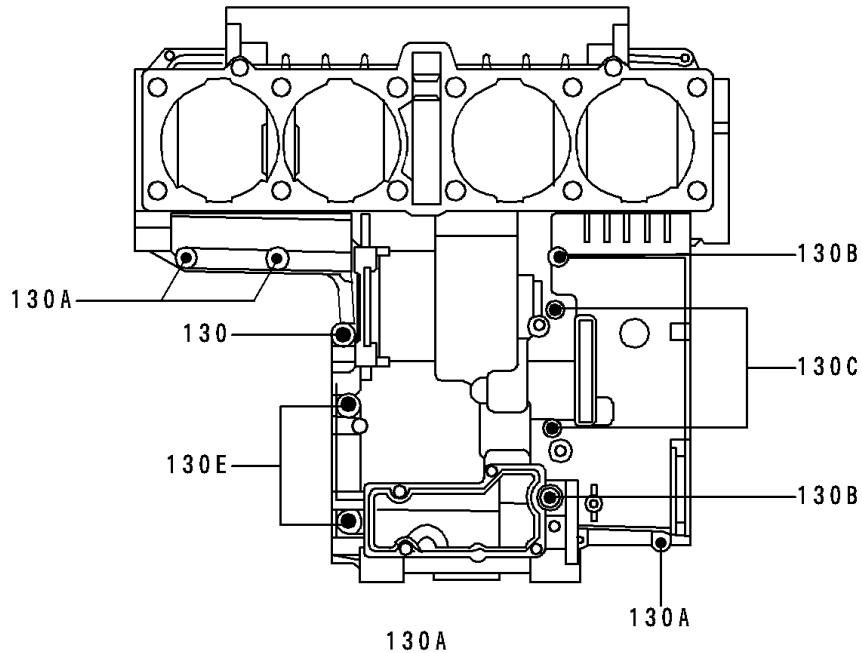

1996 Voyager XII PARTS DIAGRAM

Crankcase Bolt Pattern

E1412

Upper Case (Outside)

Lower Case (Outside)

1996 Voyager XII PARTS LIST

Crankcase Bolt Pattern

ITEM NAME	PART NUMBER	QUANTITY
BOLT-FLANGED (Ref # 130)	130Y0635	1
BOLT-FLANGED (Ref # 130A)	130Y0640	11
BOLT-FLANGED (Ref # 130B)	130Y0690	2
BOLT-FLANGED (Ref # 130C)	130Z06105	2
BOLT-FLANGED (Ref # 130D)	130Z06120	3
BOLT-FLANGED (Ref # 130E)	130Z0870	2
WASHER-PLAIN-SMALL,10MM (Ref # 410)	410B1000	5
BOLT,10X95 (Ref # 92002)	92002-1651	8
BOLT,10X145 (Ref # 92002A)	92002-1652	3