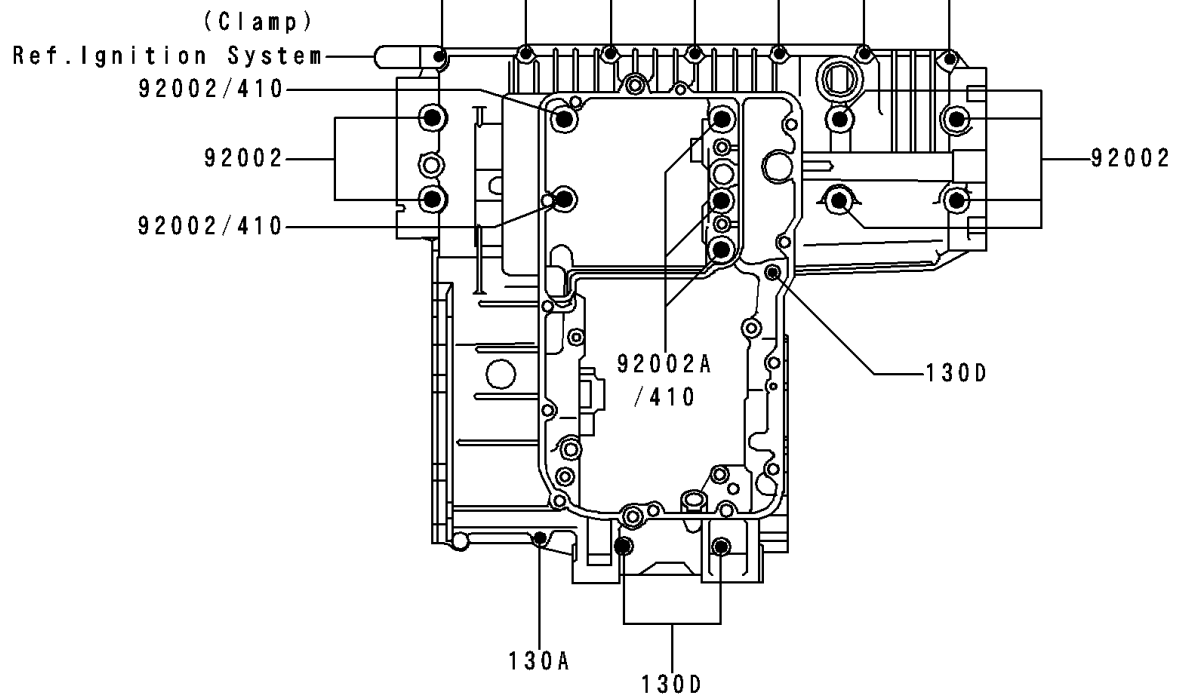

1996 Voyager XII PARTS DIAGRAM

Crankcase Bolt Pattern

E1412

Upper Case (Outside)

Lower Case (Outside)

1996 Voyager XII PARTS LIST

Crankcase Bolt Pattern

ITEM NAME	PART NUMBER	QUANTITY
BOLT-FLANGED (Ref # 130)	130Y0635	1
BOLT-FLANGED (Ref # 130A)	130Y0640	11
BOLT-FLANGED (Ref # 130B)	130Y0690	2
BOLT-FLANGED (Ref # 130C)	130Z06105	2
BOLT-FLANGED (Ref # 130D)	130Z06120	3
BOLT-FLANGED (Ref # 130E)	130Z0870	2
WASHER-PLAIN-SMALL,10MM (Ref # 410)	410B1000	5
BOLT,10X95 (Ref # 92002)	92002-1651	8
BOLT,10X145 (Ref # 92002A)	92002-1652	3