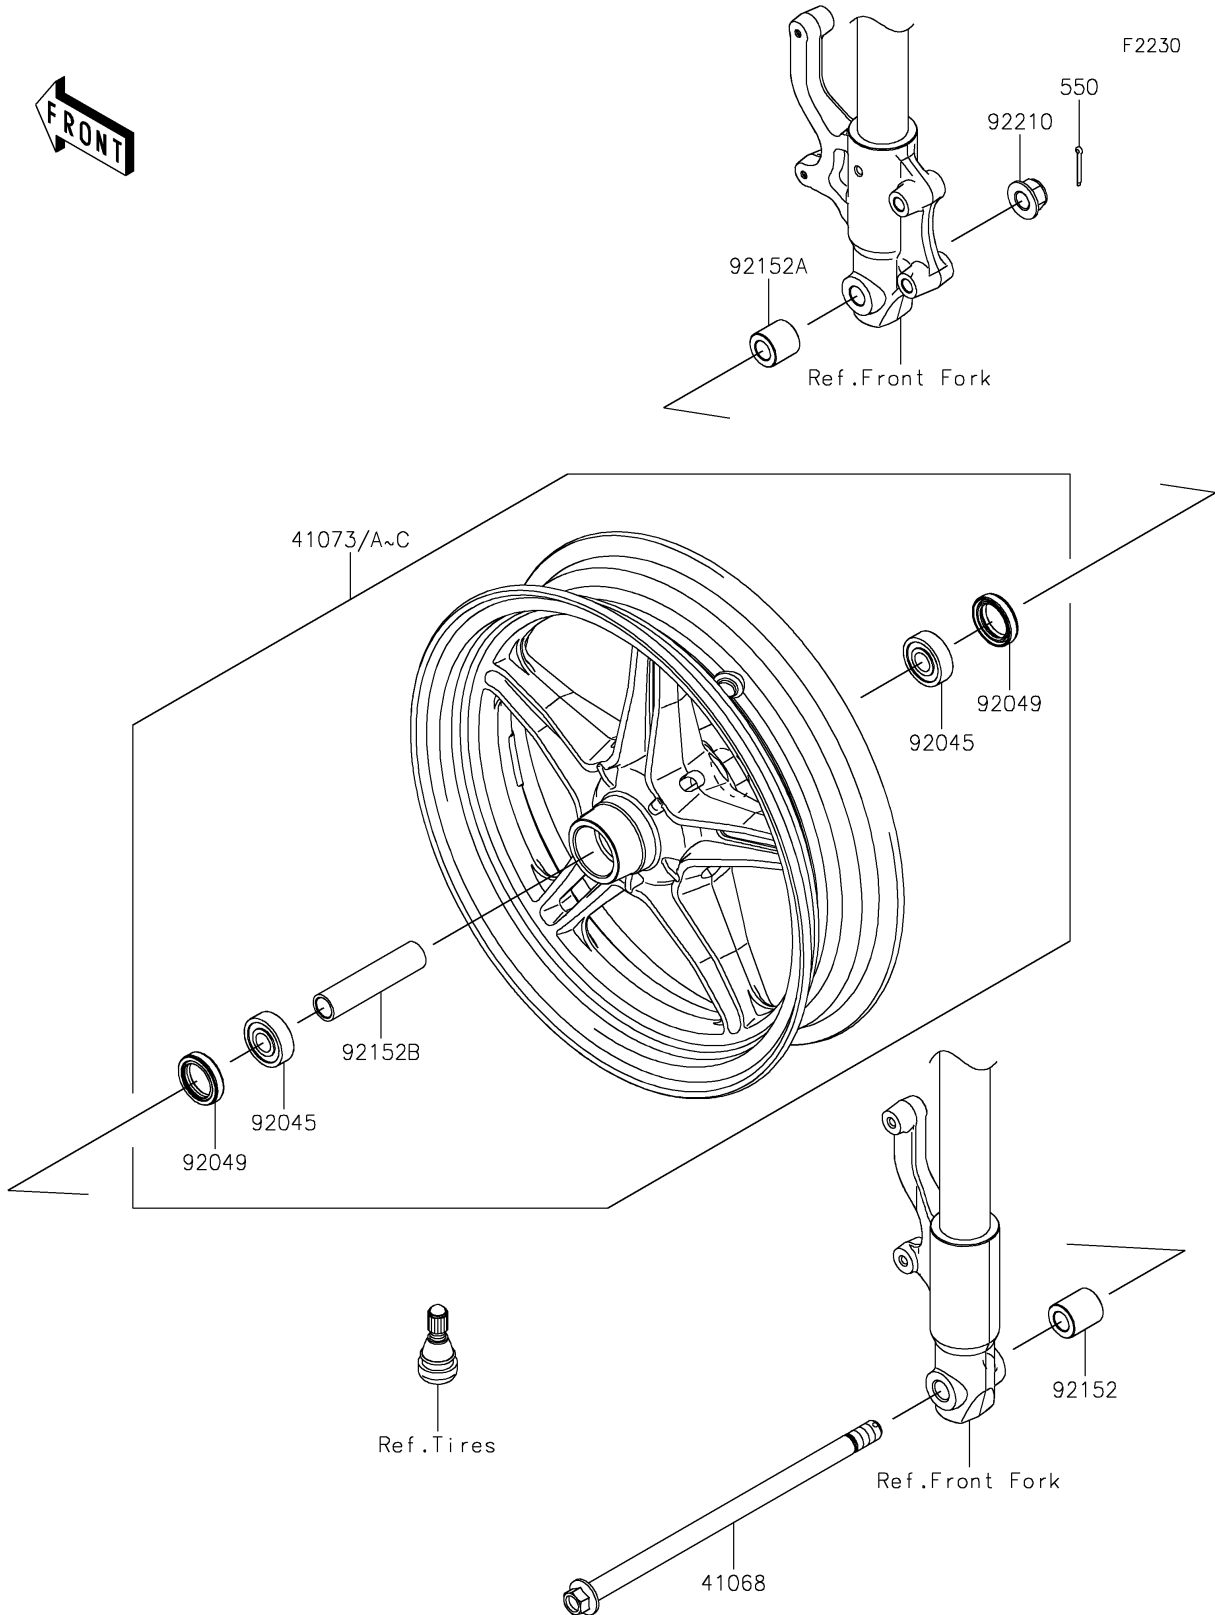

2022 Z125 PRO PARTS DIAGRAM

Front Wheel

2022 Z125 PRO PARTS LIST

Front Wheel

ITEM NAME	PART NUMBER	QUANTITY
AXLE,12X243 (Ref # 41068)	41068-0611	1
WHEEL-ASSY,C.P.BLUE (Ref # 41073)	41073-0674-60J	1
WHEEL-ASSY,G.BLACK (Ref # 41073C)	41073-0674-QT	1
BEARING-BALL,6201-LLHC3P6 (Ref # 92045)	92045-0161	2
SEAL-OIL (Ref # 92049)	92049-0779	2
COLLAR,12.2X22X24.5 (Ref # 92152)	92152-2141	1
COLLAR,12.2X22X20.5 (Ref # 92152A)	92152-2158	1
COLLAR,12.7X17.3X77 (Ref # 92152B)	92152-2159	1
NUT,LOCK,FLANGED,12MM (Ref # 92210)	92210-1513	1
PIN-COTTER,2.5X20 (Ref # 550)	550AA2520	1