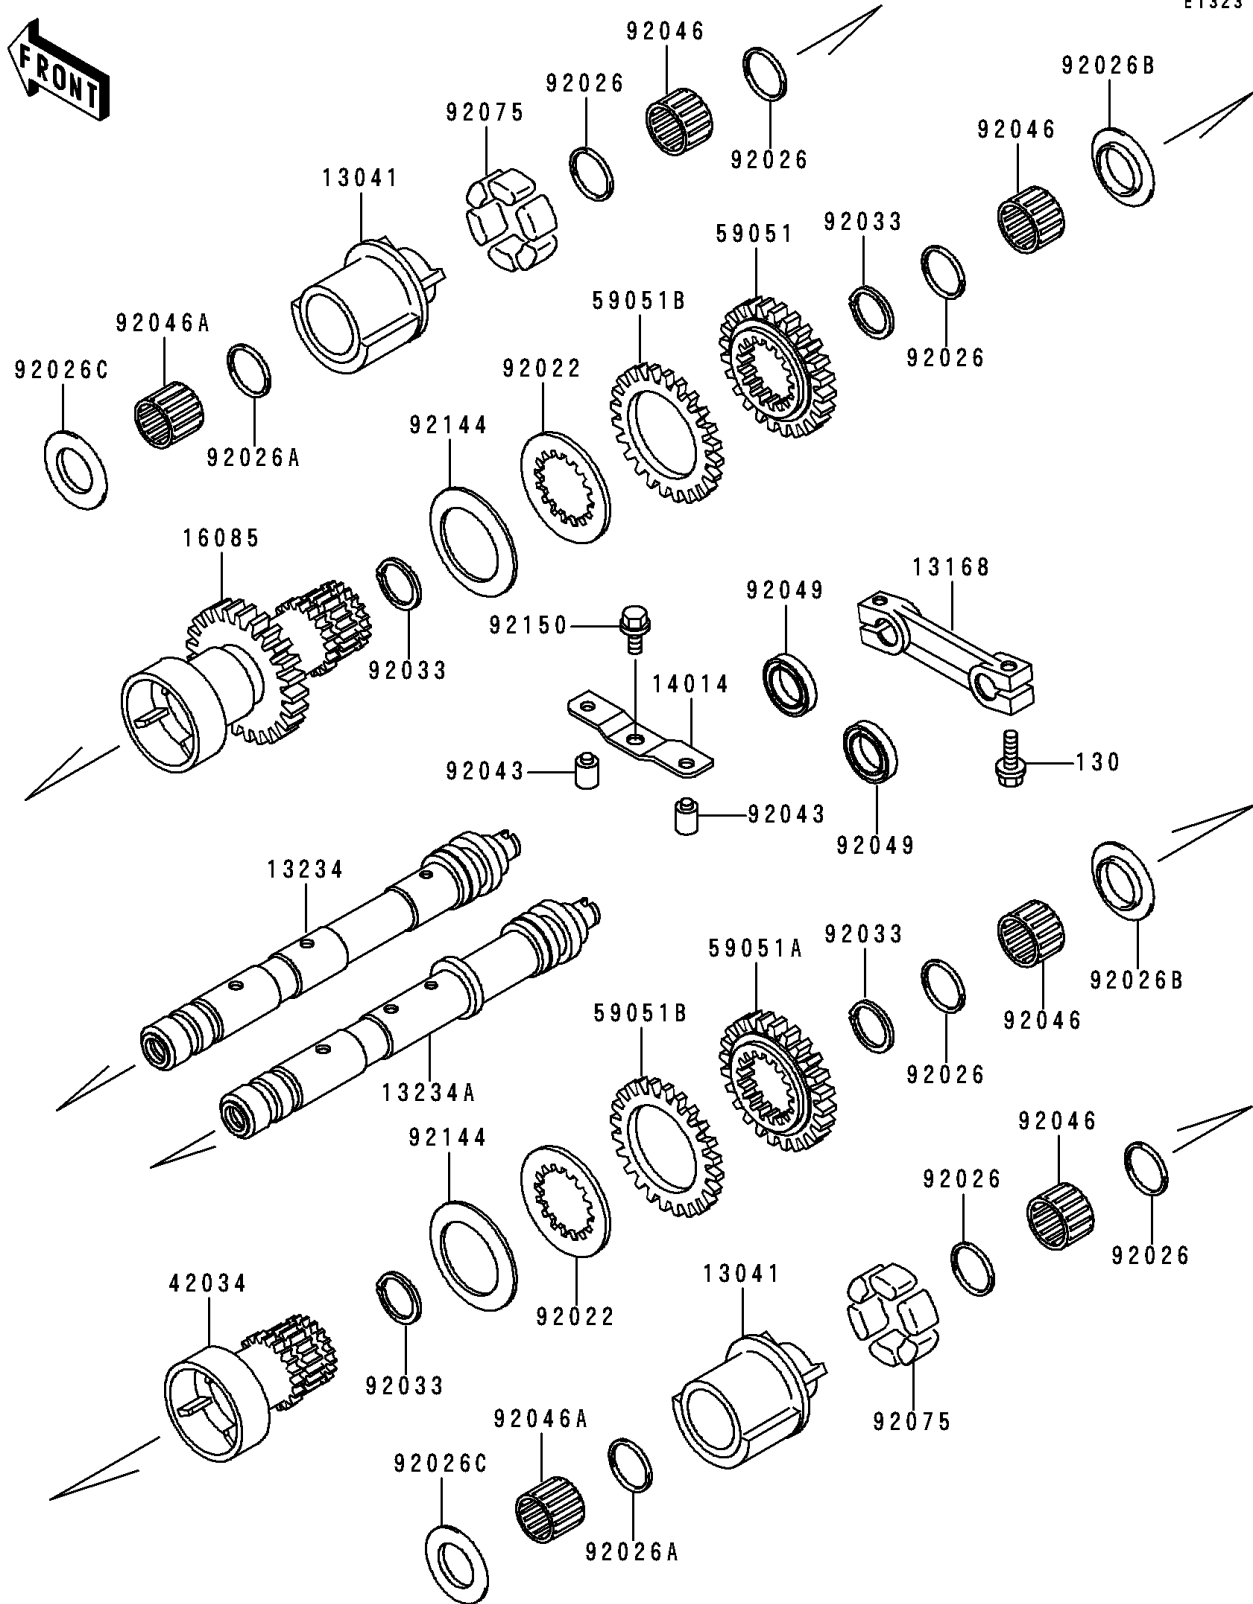

# 1997 Voyager XII PARTS DIAGRAM

Balancer

E1323

# 1997 Voyager XII PARTS LIST

## Balancer

ITEM NAME	PART NUMBER	QUANTITY
BOLT-FLANGED (Ref # 130)	130N0620	2
BALANCER (Ref # 13041)	13041-1069	2
LEVER,BALANCER (Ref # 13168)	13168-1297	1
SHAFT-COMP,BALANCER,FR (Ref # 13234)	13234-1073	1
SHAFT-COMP,BALANCER,RR (Ref # 13234A)	13234-1074	1
PLATE-POSITION,BALANCER (Ref # 14014)	14014-1076	1
GEAR (Ref # 16085)	16085-1249	1
COUPLING,BALANCER,RR (Ref # 42034)	42034-1089	1
GEAR-SPUR (Ref # 59051)	59051-1264	1
GEAR-SPUR,29T (Ref # 59051A)	59051-1265	1
GEAR-SPUR,28T (Ref # 59051B)	59051-1266	2
WASHER,TOOTHED,31.7X50 (Ref # 92022)	92022-1809	2
SPACER,21.3X24.3X1.5 (Ref # 92026)	92026-1213	6
SPACER,21.3X26X1 (Ref # 92026A)	92026-1223	2
SPACER (Ref # 92026B)	92026-1265	2
SPACER (Ref # 92026C)	92026-1271	2
RING-SNAP (Ref # 92033)	92033-1221	4
PIN,BALANCER (Ref # 92043)	92043-1281	2
BEARING-NEEDLE,K21X25X17V2 (Ref # 92046)	92046-1105	4
BEARING-NEEDLE,K212824.5X (Ref # 92046A)	92046-1153	2
SEAL-OIL,S192705 (Ref # 92049)	92049-1174	2
DAMPER,BALANCER (Ref # 92075)	92075-1590	12
SPRING,PLATE (Ref # 92144)	92144-1034	2
BOLT,6X12 (Ref # 92150)	92150-1868	1