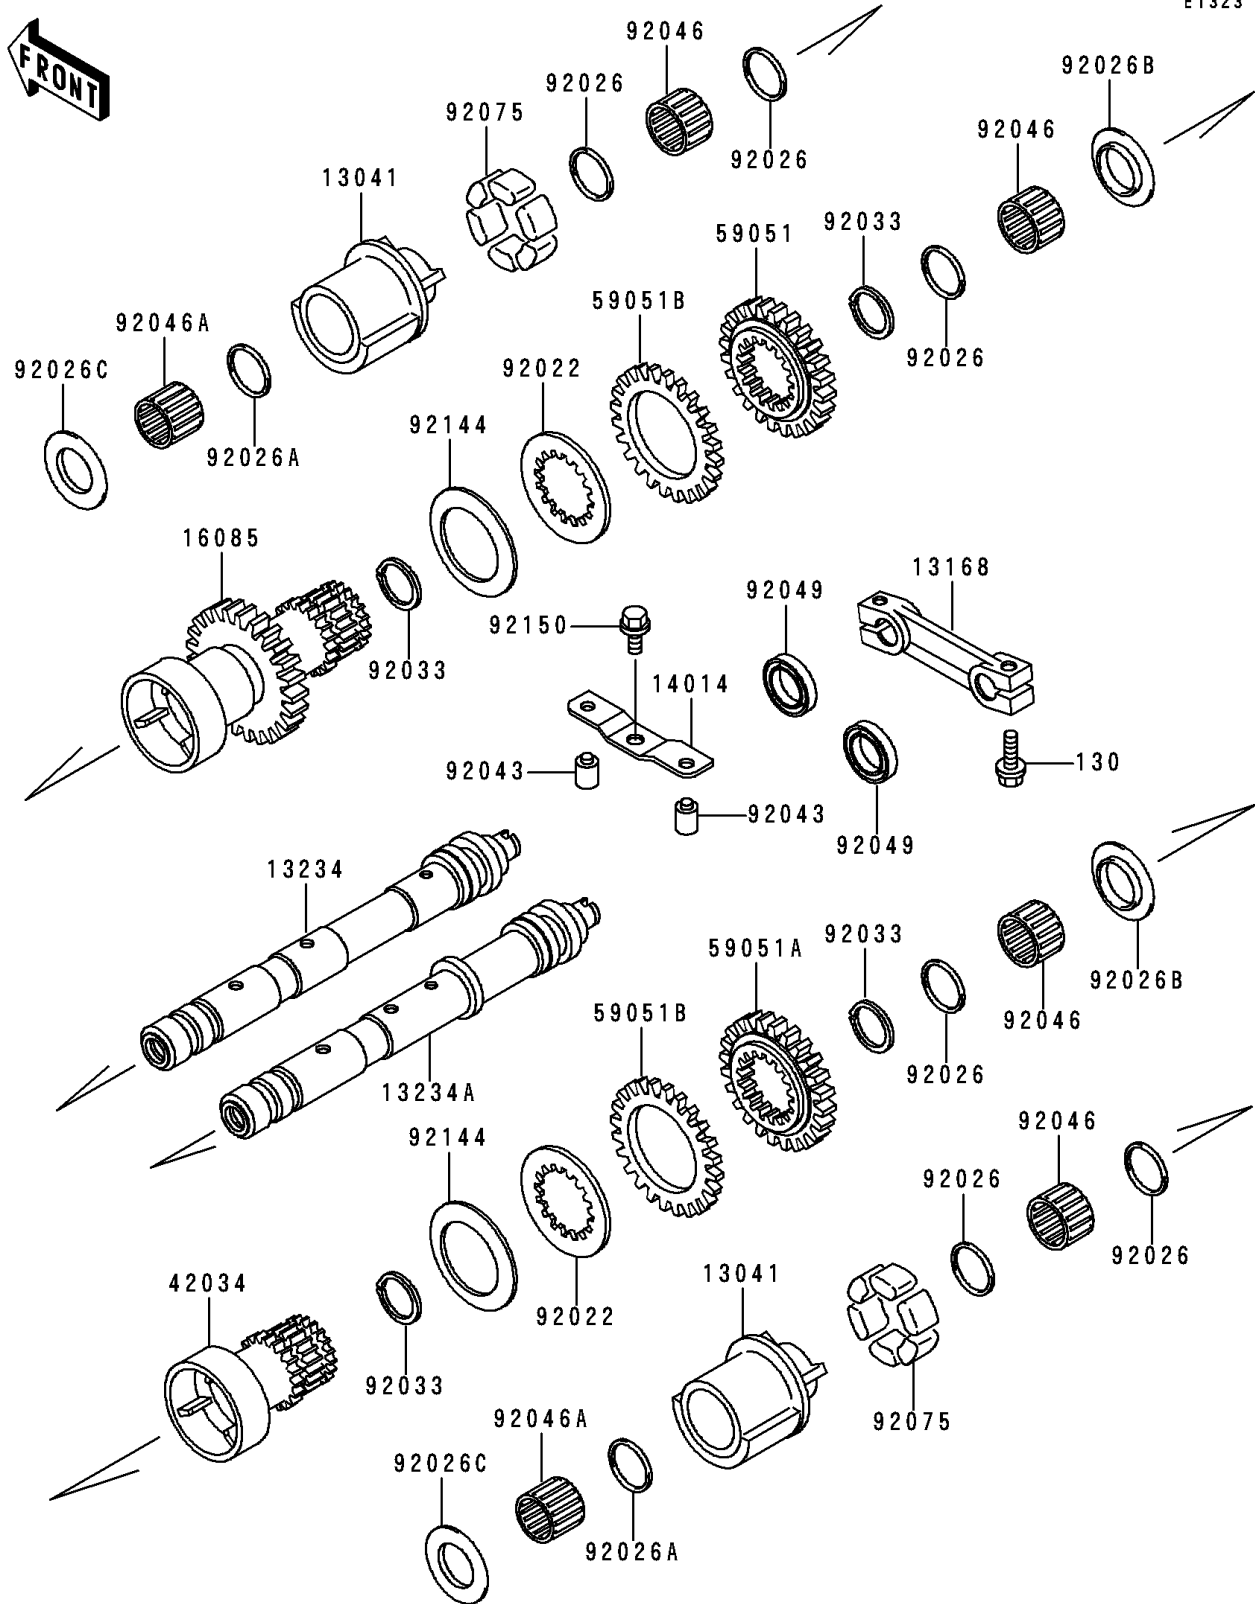

# 1996 Voyager XII PARTS DIAGRAM

Balancer

E1323

# 1996 Voyager XII PARTS LIST

## Balancer

ITEM NAME	PART NUMBER	QUANTITY
BOLT-FLANGED (Ref # 130)	130N0620	2
BALANCER (Ref # 13041)	13041-1069	2
LEVER,BALANCER (Ref # 13168)	13168-1297	1
SHAFT-COMP,BALANCER,FR (Ref # 13234)	13234-1073	1
SHAFT-COMP,BALANCER,RR (Ref # 13234A)	13234-1074	1
PLATE-POSITION,BALANCER (Ref # 14014)	14014-1076	1
GEAR (Ref # 16085)	16085-1249	1
COUPLING,BALANCER,RR (Ref # 42034)	42034-1089	1
GEAR-SPUR (Ref # 59051)	59051-1264	1
GEAR-SPUR,29T (Ref # 59051A)	59051-1265	1
GEAR-SPUR,28T (Ref # 59051B)	59051-1266	2
WASHER,TOOTHED,31.7X50 (Ref # 92022)	92022-1809	2
SPACER,21.3X24.3X1.5 (Ref # 92026)	92026-1213	6
SPACER,21.3X26X1 (Ref # 92026A)	92026-1223	2
SPACER (Ref # 92026B)	92026-1265	2
SPACER (Ref # 92026C)	92026-1271	2
RING-SNAP (Ref # 92033)	92033-1221	4
PIN,BALANCER (Ref # 92043)	92043-1281	2
BEARING-NEEDLE,K21X25X17V2 (Ref # 92046)	92046-1105	4
BEARING-NEEDLE,K212824.5X (Ref # 92046A)	92046-1153	2
SEAL-OIL,S192705 (Ref # 92049)	92049-1174	2
DAMPER,BALANCER (Ref # 92075)	92075-1590	12
SPRING,PLATE (Ref # 92144)	92144-1034	2
BOLT,6X12 (Ref # 92150)	92150-1868	1