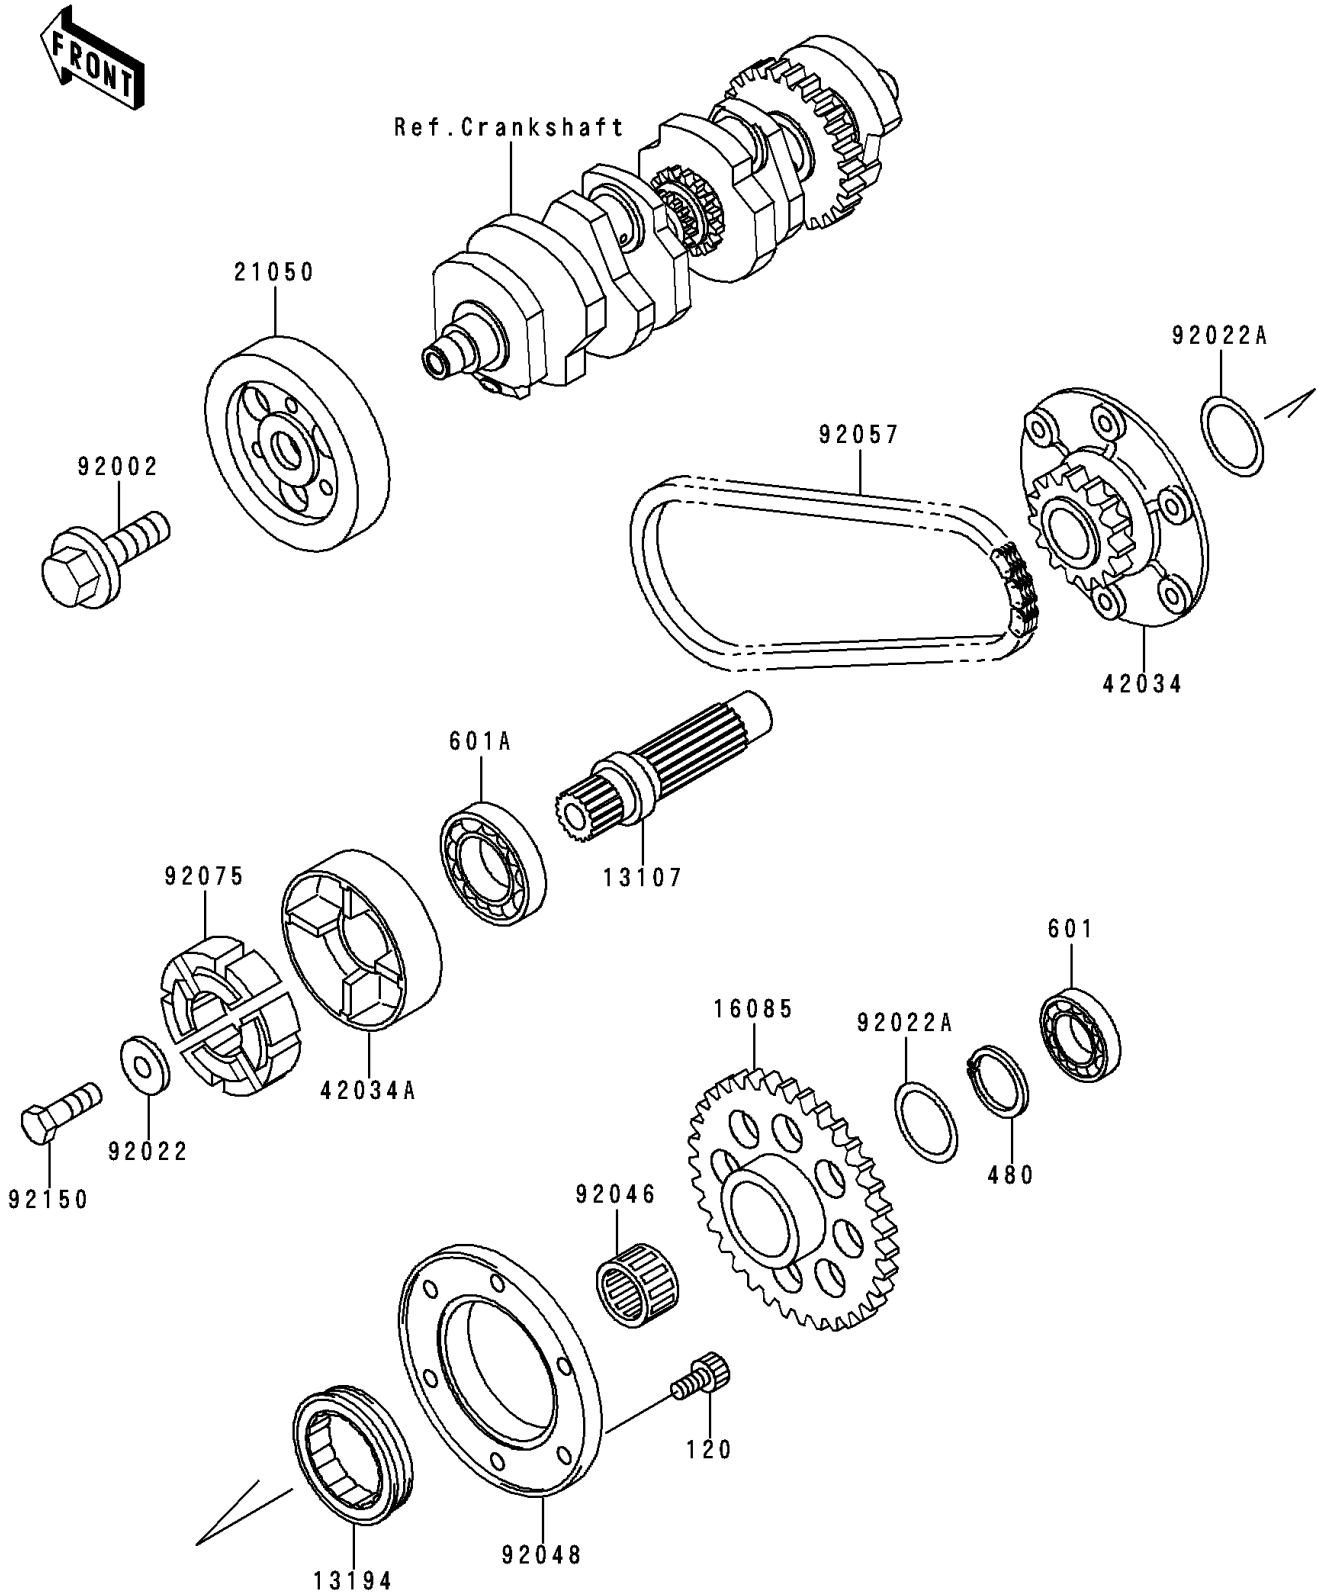

# 1997 Voyager XII PARTS DIAGRAM

Secondary Shaft

E1322

# 1997 Voyager XII PARTS LIST

## Secondary Shaft

ITEM NAME	PART NUMBER	QUANTITY
BOLT-SOCKET,6X12 (Ref # 120)	120P0612	6
CIRCLIP-TYPE-C,25MM (Ref # 480)	480J2500	1
BEARING-BALL (Ref # 601)	601A6203Z	1
BEARING-BALL,#6204 (Ref # 601A)	601A6204	1
SHAFT (Ref # 13107)	13107-1192	1
CLUTCH-ONEWAY (Ref # 13194)	13194-1096	1
GEAR,ONEWAY CLUTCH (Ref # 16085)	16085-1152	1
FLYWHEEL (Ref # 21050)	21050-1117	1
COUPLING (Ref # 42034)	42034-1082	1
COUPLING (Ref # 42034A)	42034-1083	1
BOLT,14X36 (Ref # 92002)	92002-1862	1
WASHER,8X22X3 (Ref # 92022)	92022-1518	1
WASHER,25.3X32X0.5 (Ref # 92022A)	92022-225	2
BEARING-NEEDLE,K253020S (Ref # 92046)	92046-1022	1
RACE,ONEWAY CLUTCH (Ref # 92048)	92048-1065	1
CHAIN,GENERATOR (Ref # 92057)	92057-1276	1
DAMPER,COUPLING (Ref # 92075)	92075-1790	4
BOLT (Ref # 92150)	92150-1488	1