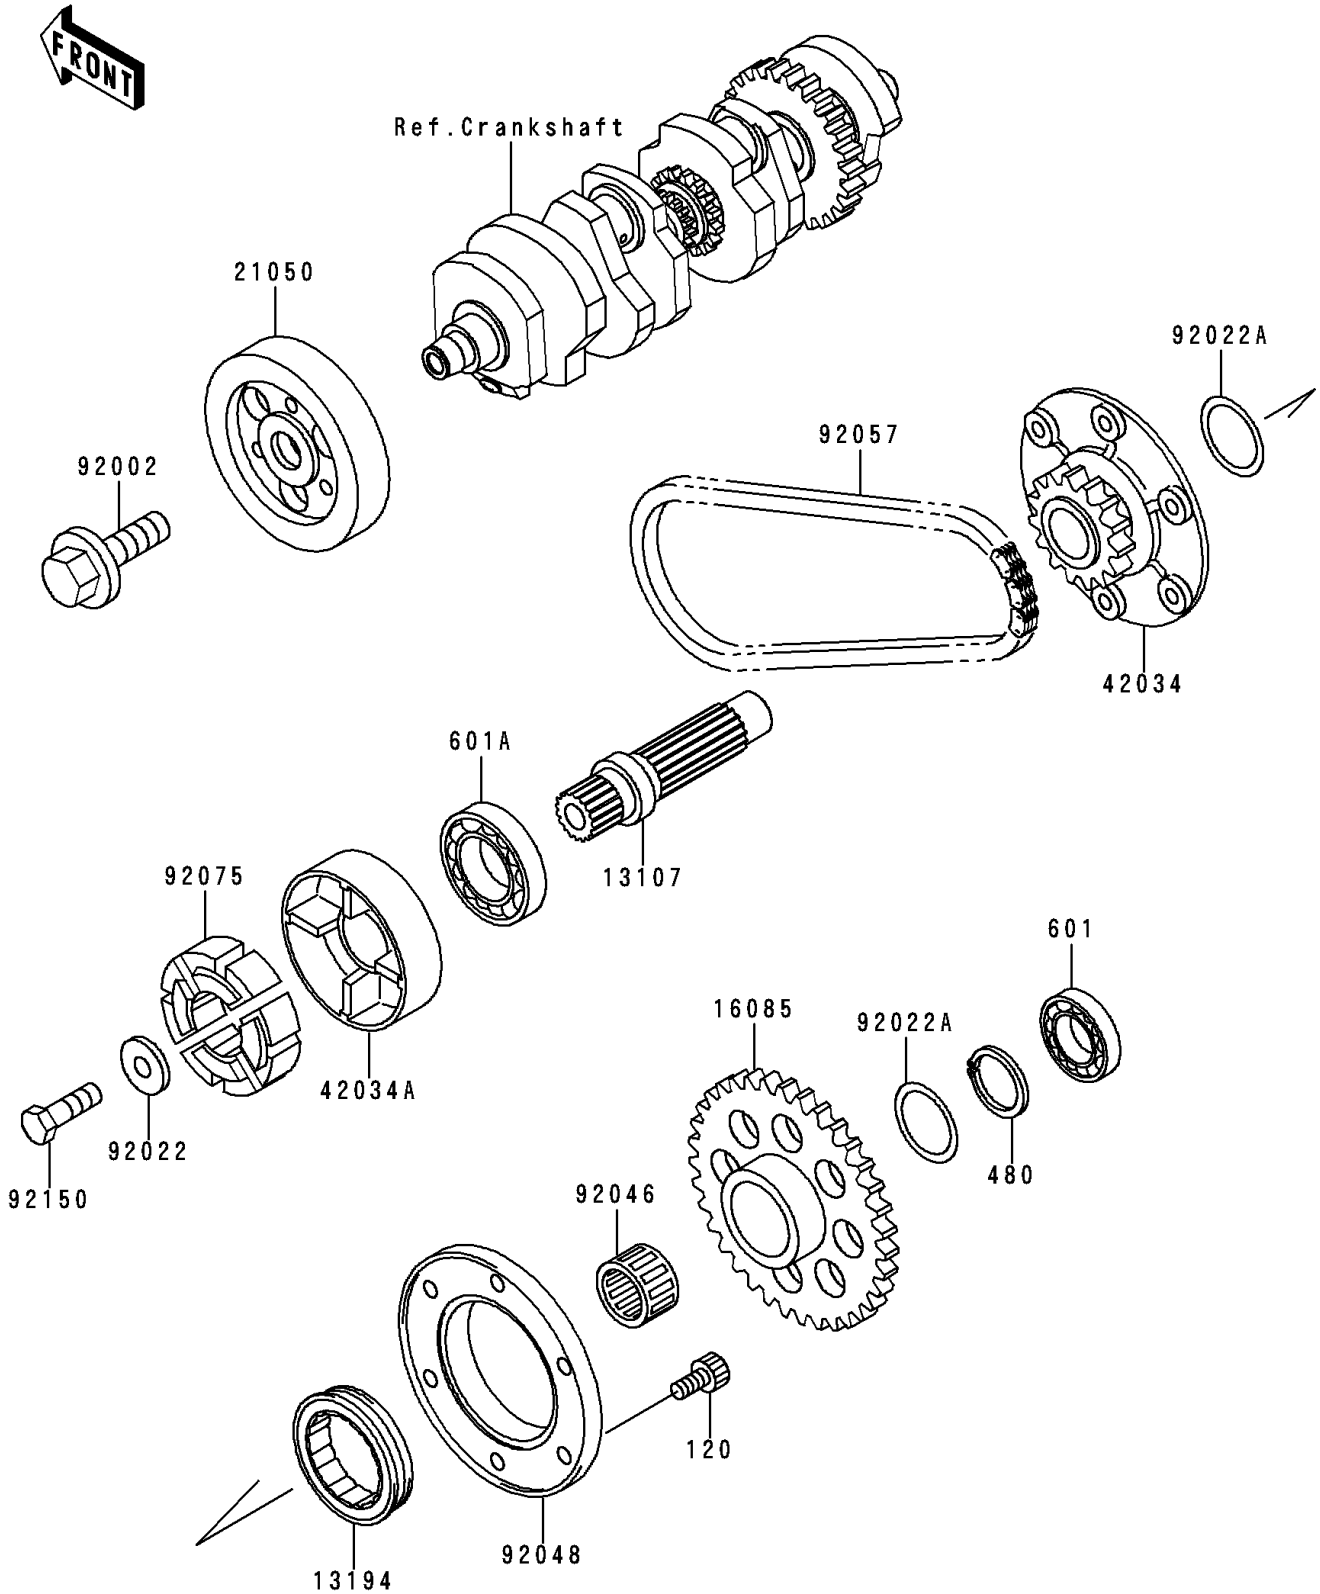

1996 Voyager XII PARTS DIAGRAM

Secondary Shaft

E1322

1996 Voyager XII PARTS LIST

Secondary Shaft

ITEM NAME	PART NUMBER	QUANTITY
BOLT-SOCKET,6X12 (Ref # 120)	120P0612	6
CIRCLIP-TYPE-C,25MM (Ref # 480)	480J2500	1
BEARING-BALL (Ref # 601)	601A6203Z	1
BEARING-BALL,#6204 (Ref # 601A)	601A6204	1
SHAFT (Ref # 13107)	13107-1192	1
CLUTCH-ONEWAY (Ref # 13194)	13194-1096	1
GEAR,ONEWAY CLUTCH (Ref # 16085)	16085-1152	1
FLYWHEEL (Ref # 21050)	21050-1117	1
COUPLING (Ref # 42034)	42034-1082	1
COUPLING (Ref # 42034A)	42034-1083	1
BOLT,14X36 (Ref # 92002)	92002-1862	1
WASHER,8X22X3 (Ref # 92022)	92022-1518	1
WASHER,25.3X32X0.5 (Ref # 92022A)	92022-225	2
BEARING-NEEDLE,K253020S (Ref # 92046)	92046-1022	1
RACE,ONEWAY CLUTCH (Ref # 92048)	92048-1065	1
CHAIN,GENERATOR (Ref # 92057)	92057-1276	1
DAMPER,COUPLING (Ref # 92075)	92075-1790	4
BOLT (Ref # 92150)	92150-1488	1