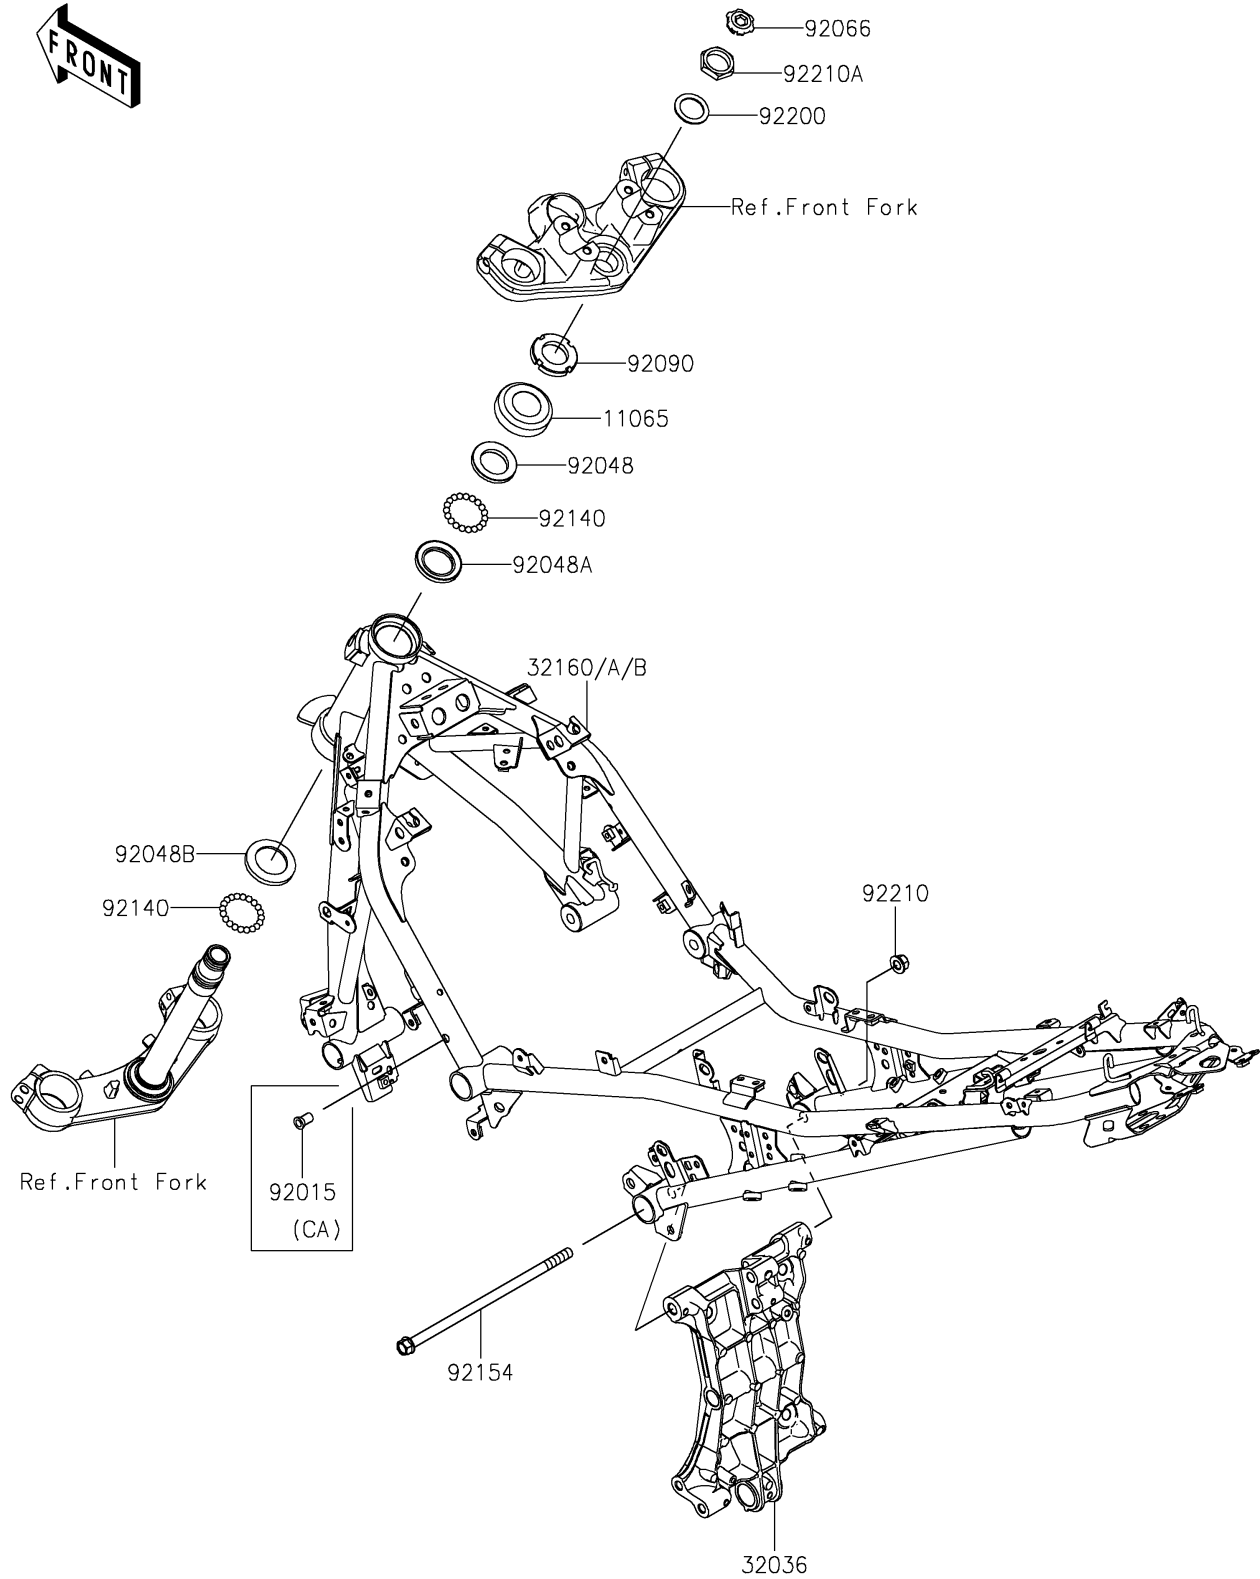

2021 Z400 PARTS DIAGRAM

Frame(DMFNN-DPFNN/DRFNN)

F2120

2021 Z400 PARTS LIST

Frame(DMFNN-DPFNN/DRFNN)

ITEM NAME	PART NUMBER	QUANTITY
CAP (Ref # 11065)	11065-1290	1
BRACKET-SWINGARM (Ref # 32036)	32036-0376	1
FRAME-COMP,F.S.BLACK (Ref # 32160)	32160-0992-18R	1
NUT,POP,6MM (Ref # 92015)	92015-1759	1
RACE,STEERING STEM BEARING (Ref # 92048)	92048-0032	1
RACE,STEERING STEM BEARING (Ref # 92048A)	92048-0036	1
RACE,STEERING STEM BEARING (Ref # 92048B)	92048-0037	1
PLUG (Ref # 92066)	92066-0915	1
NUT,30MM (Ref # 92090)	92090-007	1
BALL,6.35MM (Ref # 92140)	92140-0008	39
BOLT,FLANGED,10X231 (Ref # 92154)	92154-3738	1
WASHER,25.5X36X1.6 (Ref # 92200)	92200-1858	1
NUT,LOCK,FLANGED,10MM (Ref # 92210)	92210-1139	1
NUT,25MM (Ref # 92210A)	92210-1586	1