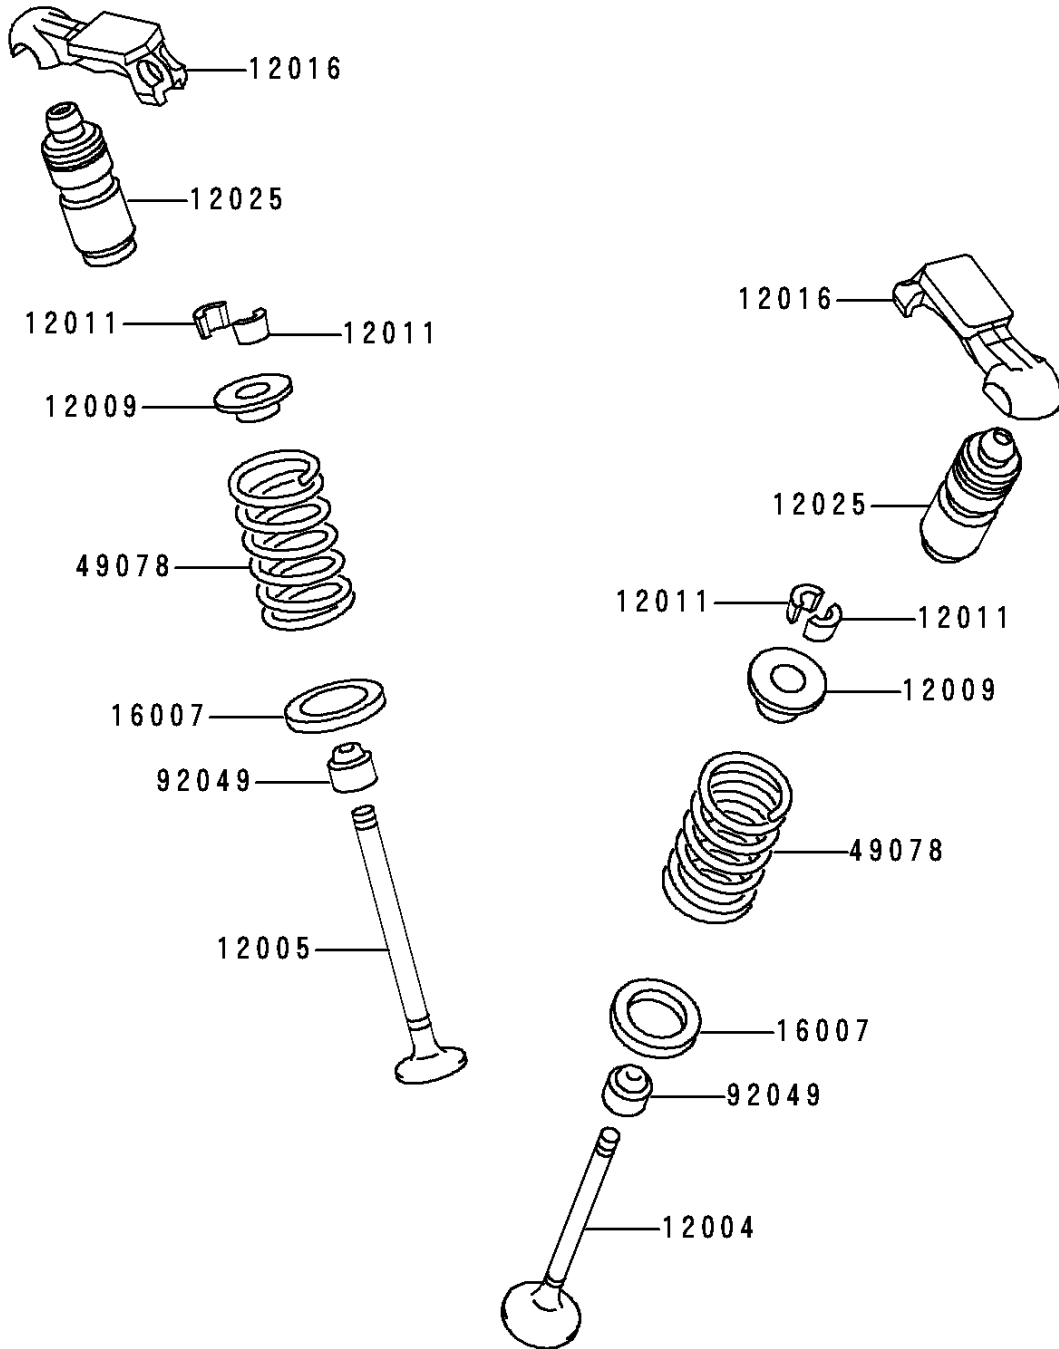

1997 Voyager XII PARTS DIAGRAM

Valve(s)

E1210

1997 Voyager XII PARTS LIST

Valve(s)

ITEM NAME	PART NUMBER	QUANTITY
VALVE-INTAKE (Ref # 12004)	12004-1065	8
VALVE-EXHAUST (Ref # 12005)	12005-1074	8
RETAINER-VALVE SPRING (Ref # 12009)	12009-1054	16
COLLET (Ref # 12011)	12011-1003	32
ARM-ROCKER (Ref # 12016)	12016-1066	16
ADJUSTER-LASH (Ref # 12025)	12025-1052	16
SEAT-SPRING,17.5X23.8X0.5 (Ref # 16007)	16007-1178	16
SPRING-ENGINE VALVE (Ref # 49078)	49078-1073	16
SEAL-OIL,RVC2-5.5X8.5X8.3 (Ref # 92049)	92049-1062	16