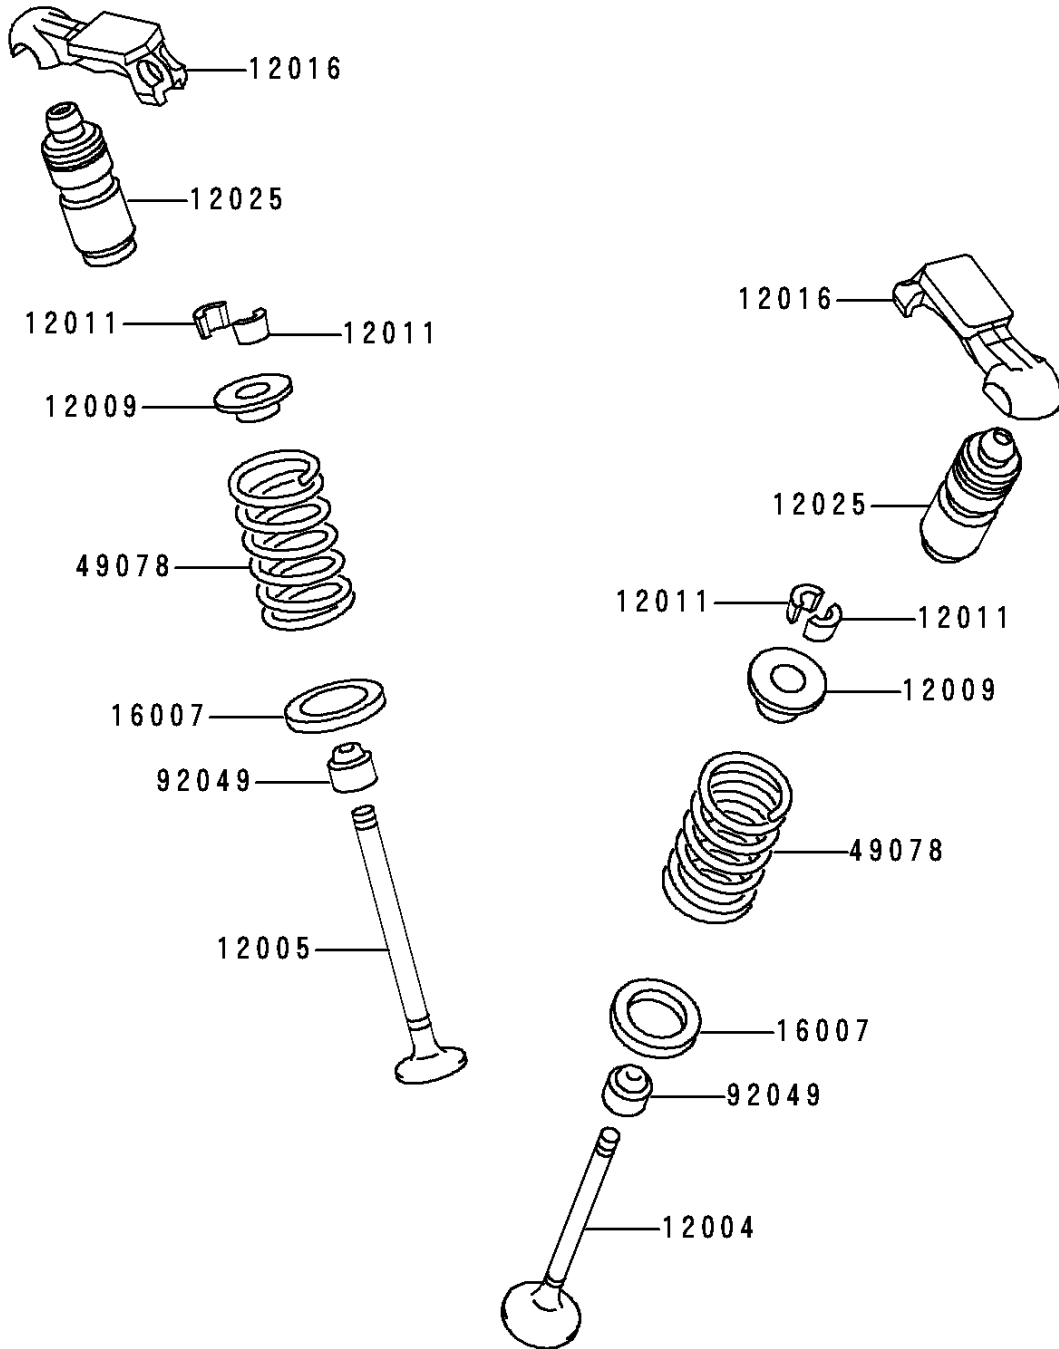

1996 Voyager XII PARTS DIAGRAM

Valve(s)

E1210

1996 Voyager XII PARTS LIST

Valve(s)

ITEM NAME	PART NUMBER	QUANTITY
VALVE-INTAKE (Ref # 12004)	12004-1065	8
VALVE-EXHAUST (Ref # 12005)	12005-1074	8
RETAINER-VALVE SPRING (Ref # 12009)	12009-1054	16
COLLET (Ref # 12011)	12011-1003	32
ARM-ROCKER (Ref # 12016)	12016-1066	16
ADJUSTER-LASH (Ref # 12025)	12025-1052	16
SEAT-SPRING,17.5X23.8X0.5 (Ref # 16007)	16007-1178	16
SPRING-ENGINE VALVE (Ref # 49078)	49078-1073	16
SEAL-OIL,RVC2-5.5X8.5X8.3 (Ref # 92049)	92049-1062	16