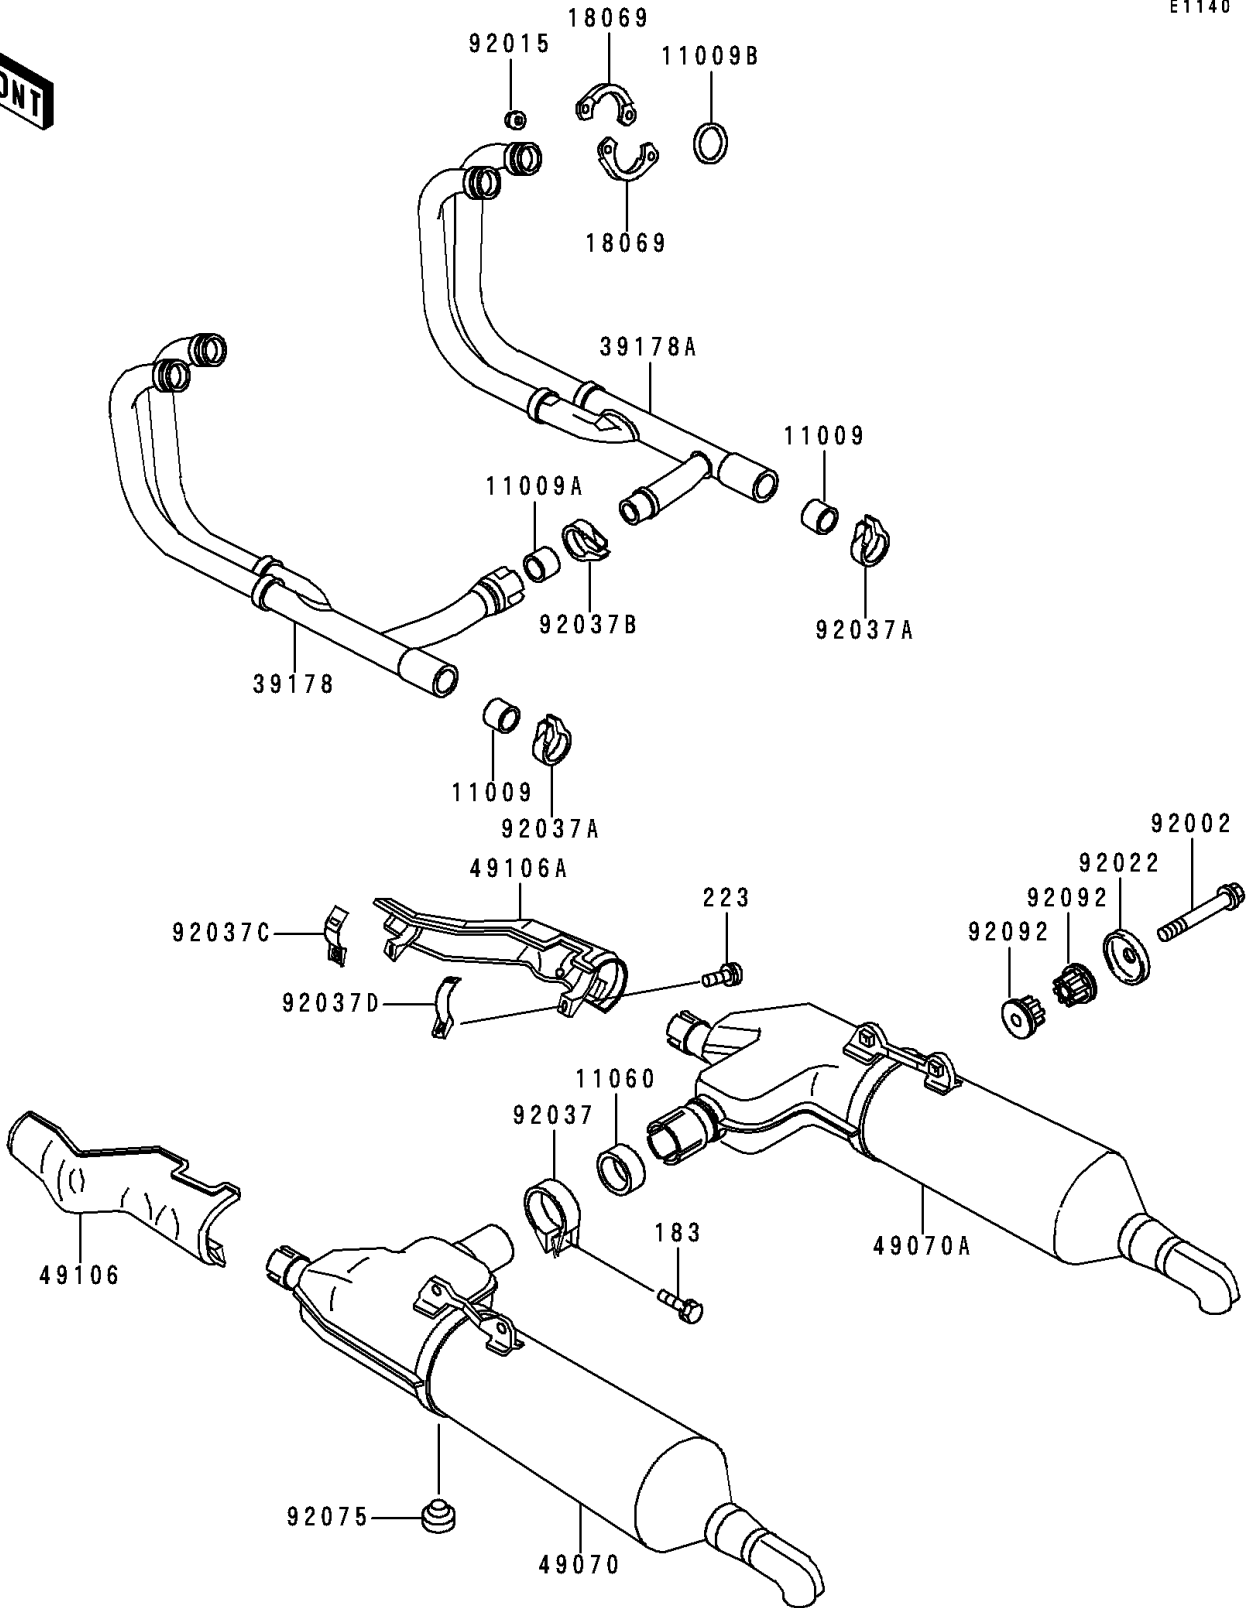

1997 Voyager XII PARTS DIAGRAM

Muffler(s)

E1140

1997 Voyager XII PARTS LIST

Muffler(s)

ITEM NAME	PART NUMBER	QUANTITY
BOLT-UPSET-WS-SMALL (Ref # 183)	183J0835	1
SCREW-PAN-WS-CROS (Ref # 223)	223X0625	4
GASKET,EXHAUST PIPE CONNECTING (Ref # 11009)	11009-1666	2
GASKET,EXHAUST MANUFOLD (Ref # 11009A)	11009-1668	1
GASKET,EXHAUST PIPE HOLDER (Ref # 11009B)	11009-1906	4
GASKET,MUFFLER (Ref # 11060)	11060-1095	1
HOLDER-EXHAUST PIPE (Ref # 18069)	18069-1070	8
MANIFOLD-COMP-EXHAUST,LH (Ref # 39178)	39178-1100	1
MANIFOLD-COMP-EXHAUST,RH (Ref # 39178A)	39178-1101	1
MUFFLER-COMP,LH (Ref # 49070)	49070-1115	1
MUFFLER-COMP,RH (Ref # 49070A)	49070-1116	1
COVER-MUFFLER,LH (Ref # 49106)	49106-1069	1
COVER-MUFFLER,RH (Ref # 49106A)	49106-1070	1
BOLT,10X55 (Ref # 92002)	92002-1826	4
NUT,8MM (Ref # 92015)	92015-1398	8
WASHER (Ref # 92022)	92022-289	4
CLAMP,MUFFLER (Ref # 92037)	92037-1055	1
CLAMP,POWER CHAMBER (Ref # 92037A)	92037-1228	2
CLAMP,MUFFLER (Ref # 92037B)	92037-1258	1
CLAMP,MUFFLER COVER,FR (Ref # 92037C)	92037-1752	2
CLAMP,MUFFLER COVER,RR (Ref # 92037D)	92037-1753	2
DAMPER (Ref # 92075)	92075-1045	1
BUSHING-RUBBER,MUFFLER (Ref # 92092)	92092-1013	8