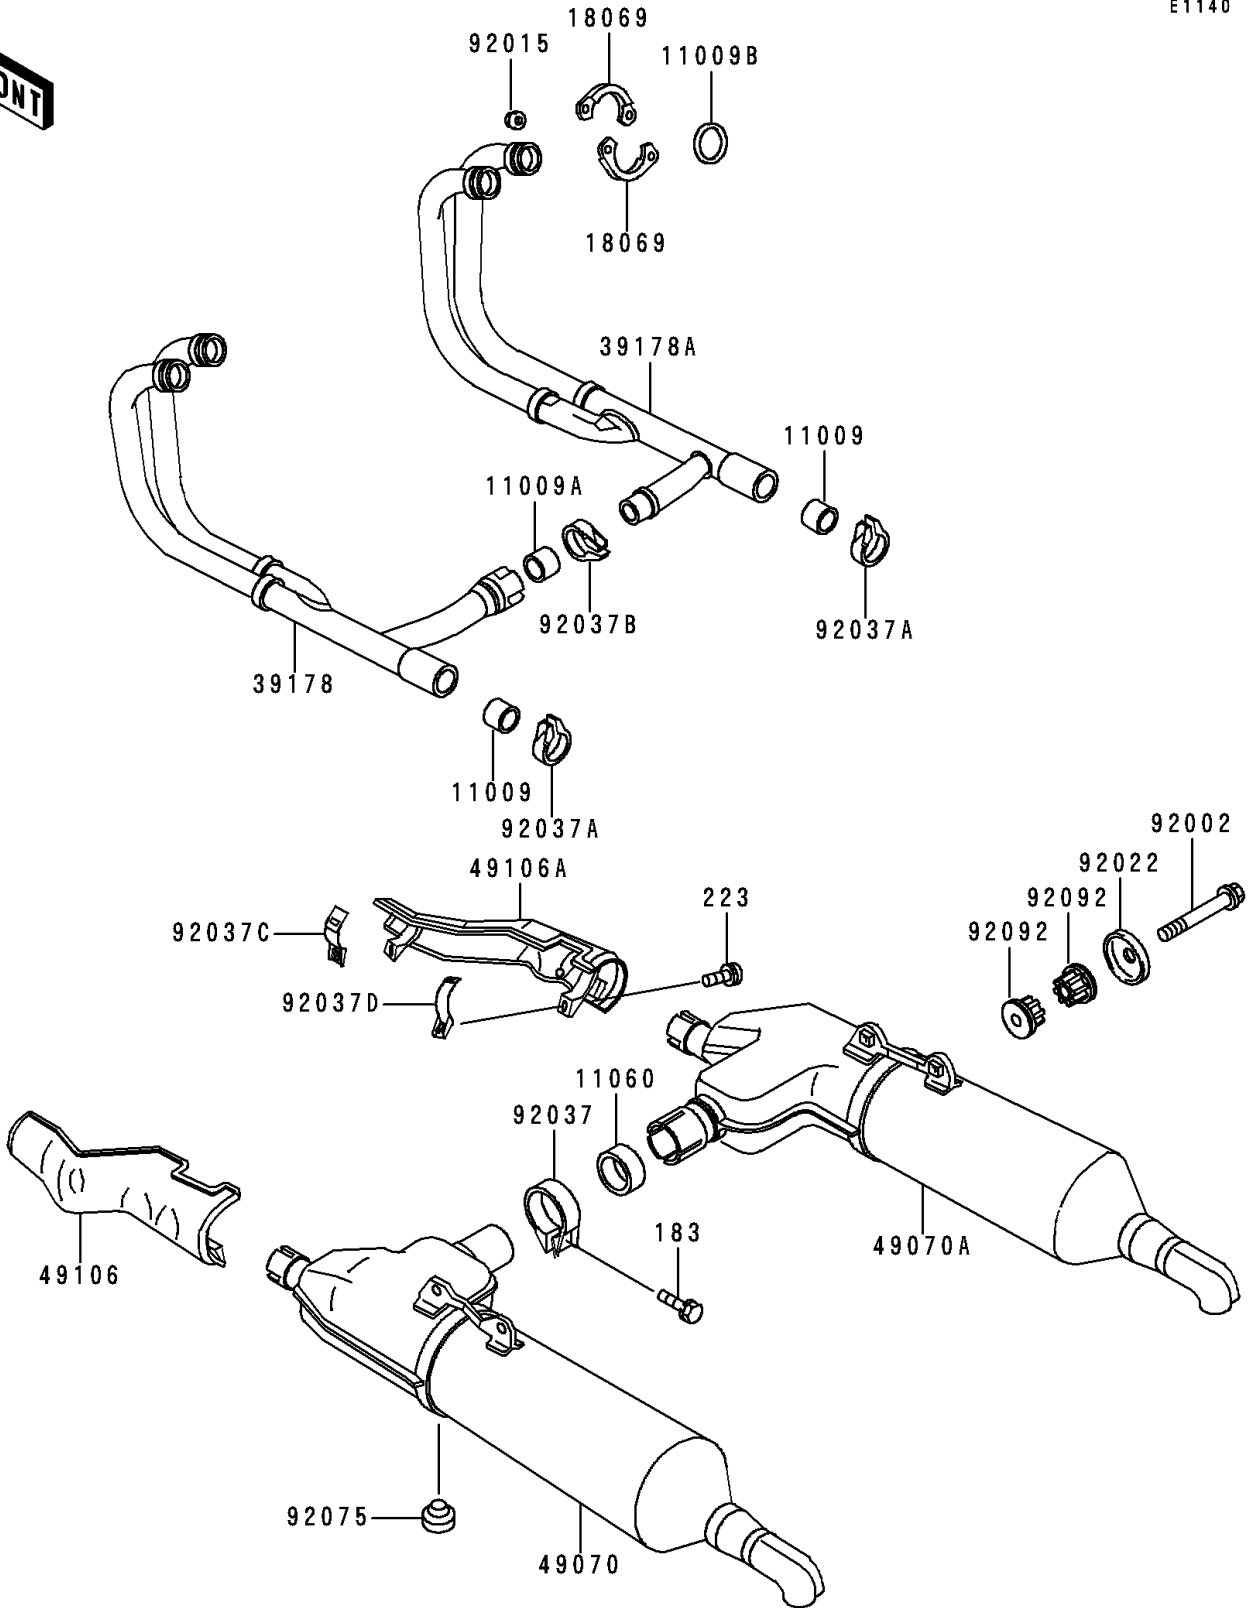

# 1996 Voyager XII PARTS DIAGRAM

Muffler(s)

E1140

# 1996 Voyager XII PARTS LIST

Muffler(s)

ITEM NAME	PART NUMBER	QUANTITY
BOLT-UPSET-WS-SMALL (Ref # 183)	183J0835	1
SCREW-PAN-WS-CROS (Ref # 223)	223X0625	4
GASKET,EXHAUST PIPE CONNECTING (Ref # 11009)	11009-1666	2
GASKET,EXHAUST MANUFOLD (Ref # 11009A)	11009-1668	1
GASKET,EXHAUST PIPE HOLDER (Ref # 11009B)	11009-1906	4
GASKET,MUFFLER (Ref # 11060)	11060-1095	1
HOLDER-EXHAUST PIPE (Ref # 18069)	18069-1070	8
MANIFOLD-COMP-EXHAUST,LH (Ref # 39178)	39178-1100	1
MANIFOLD-COMP-EXHAUST,RH (Ref # 39178A)	39178-1101	1
MUFFLER-COMP,LH (Ref # 49070)	49070-1115	1
MUFFLER-COMP,RH (Ref # 49070A)	49070-1116	1
COVER-MUFFLER,LH (Ref # 49106)	49106-1069	1
COVER-MUFFLER,RH (Ref # 49106A)	49106-1070	1
BOLT,10X55 (Ref # 92002)	92002-1826	4
NUT,8MM (Ref # 92015)	92015-1398	8
WASHER (Ref # 92022)	92022-289	4
CLAMP,MUFFLER (Ref # 92037)	92037-1055	1
CLAMP,POWER CHAMBER (Ref # 92037A)	92037-1228	2
CLAMP,MUFFLER (Ref # 92037B)	92037-1258	1
CLAMP,MUFFLER COVER,FR (Ref # 92037C)	92037-1752	2
CLAMP,MUFFLER COVER,RR (Ref # 92037D)	92037-1753	2
DAMPER (Ref # 92075)	92075-1045	1
BUSHING-RUBBER,MUFFLER (Ref # 92092)	92092-1013	8