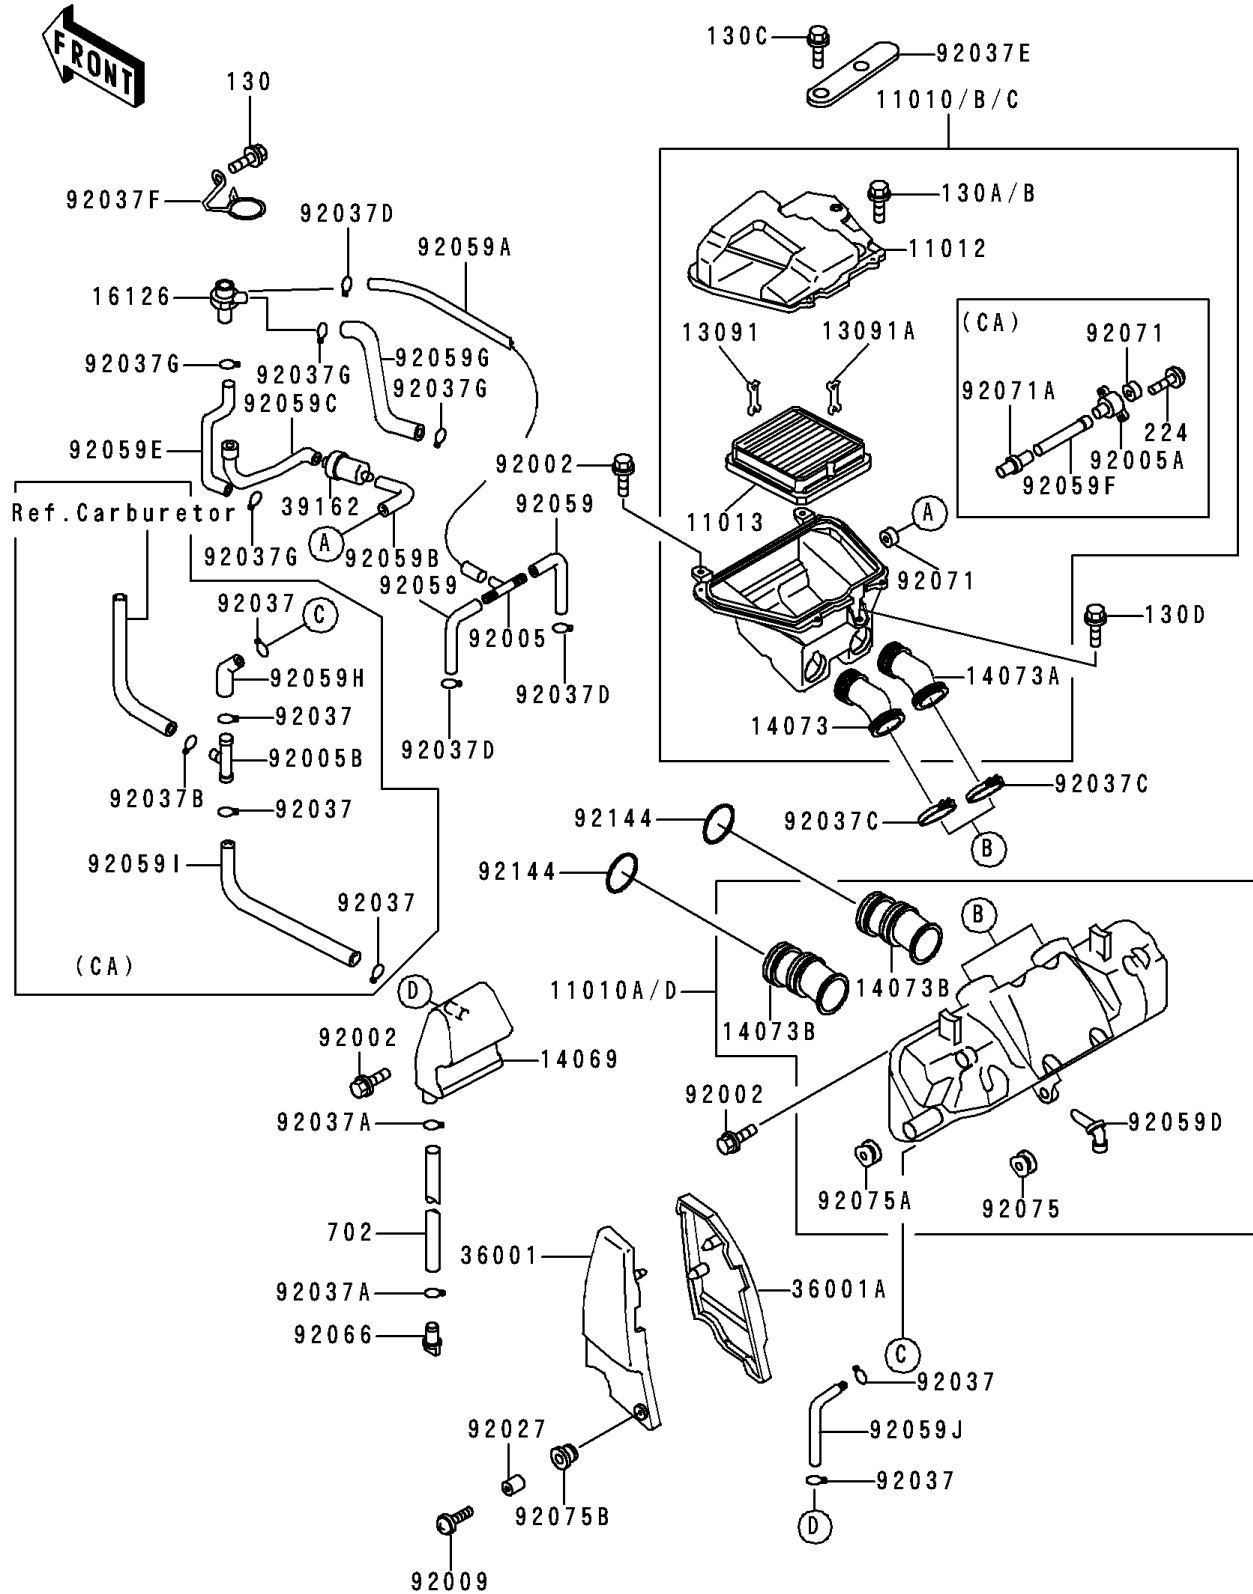

1997 Voyager XII PARTS DIAGRAM

Air Cleaner

E1130

1997 Voyager XII PARTS LIST

Air Cleaner

ITEM NAME	PART NUMBER	QUANTITY
CAP,AIR FILTER (Ref # 11012)	11012-1490	1
ELEMENT-AIR FILTER (Ref # 11013)	11013-1137	1
HOLDER,FR (Ref # 13091)	13091-1420	1
HOLDER,RR (Ref # 13091A)	13091-1432	1
BREATHER,TANK (Ref # 14069)	14069-1053	1
DUCT,LH (Ref # 14073)	14073-1241	1
DUCT,RH (Ref # 14073A)	14073-1242	1
DUCT,CARBURETOR (Ref # 14073B)	14073-1255	4
VALVE,AIR SWITCH (Ref # 16126)	16126-1005	1
COVER-SIDE,AIR FILTER,LH (Ref # 36001)	36001-1334	1
COVER-SIDE,AIR FILTER,RH (Ref # 36001A)	36001-1335	1
SILENCER-INTAKE (Ref # 39162)	39162-1003	1
BOLT,6X16 (Ref # 92002)	92002-1188	5
FITTING,TUBE,T-TYPE (Ref # 92005)	92005-1017	1
SCREW,6X22 (Ref # 92009)	92009-1441	2
COLLAR,L=13.1,BLACK (Ref # 92027)	92027-1450	2
CLAMP,TUBE (Ref # 92037A)	92037-147	2
CLAMP (Ref # 92037C)	92037-1554	2
CLAMP (Ref # 92037D)	92037-1610	3
BOLT-FLANGED,6X12 (Ref # 130)	130B0612	1
CLAMP (Ref # 92037E)	92037-1768	1
CLAMP (Ref # 92037F)	92037-1776	1
CLAMP,TUBE (Ref # 92037G)	92037-213	4
TUBE,4X9X155 (Ref # 92059)	92059-1033	2
TUBE,VACUUM,LONG (Ref # 92059A)	92059-1162	1
TUBE (Ref # 92059B)	92059-1657	1
TUBE (Ref # 92059C)	92059-1658	1
TUBE (Ref # 92059D)	92059-1659	1
TUBE,AIR SWITCH VALVE,LH (Ref # 92059E)	92059-1668	1