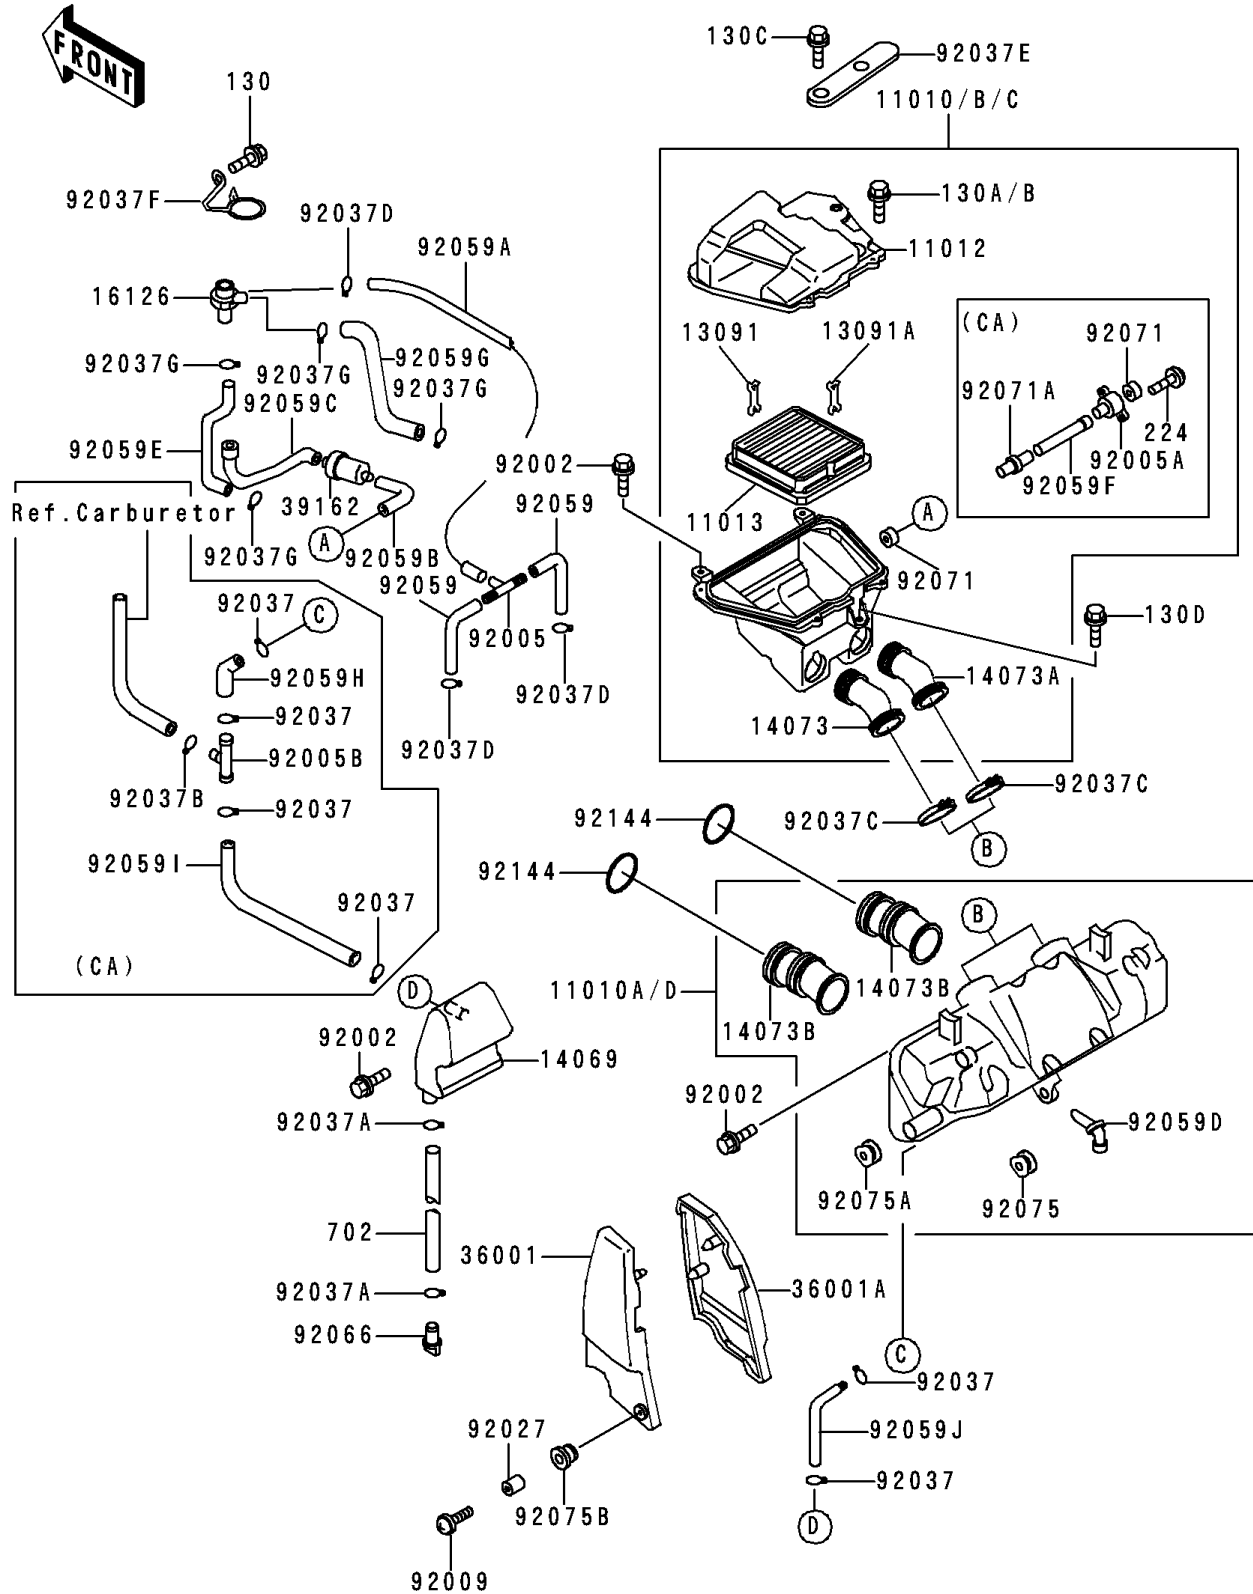

1996 Voyager XII PARTS DIAGRAM

Air Cleaner

E1130

1996 Voyager XII PARTS LIST

Air Cleaner

ITEM NAME	PART NUMBER	QUANTITY
CAP,AIR FILTER (Ref # 11012)	11012-1490	1
ELEMENT-AIR FILTER (Ref # 11013)	11013-1137	1
HOLDER,FR (Ref # 13091)	13091-1420	1
HOLDER,RR (Ref # 13091A)	13091-1432	1
BREATHER,TANK (Ref # 14069)	14069-1053	1
DUCT,LH (Ref # 14073)	14073-1241	1
DUCT,RH (Ref # 14073A)	14073-1242	1
DUCT,CARBURETOR (Ref # 14073B)	14073-1255	4
COVER-SIDE,AIR FILTER,LH (Ref # 36001)	36001-1334	1
COVER-SIDE,AIR FILTER,RH (Ref # 36001A)	36001-1335	1
BOLT,6X16 (Ref # 92002)	92002-1188	5
SCREW,6X22 (Ref # 92009)	92009-1441	2
COLLAR,L=13.1,BLACK (Ref # 92027)	92027-1450	2
CLAMP,TUBE (Ref # 92037A)	92037-147	2
CLAMP (Ref # 92037C)	92037-1554	2
CLAMP (Ref # 92037E)	92037-1768	1
TUBE (Ref # 92059D)	92059-1659	1
PLUG,DRAIN (Ref # 92066)	92066-1211	1
DAMPER,FILTER COVER (Ref # 92075)	92075-1126	1
DAMPER (Ref # 92075A)	92075-1470	4
DAMPER,MALE (Ref # 92075B)	92075-174	2
SPRING,AIR FILTER DUCT (Ref # 92144)	92144-1771	4
BOLT-FLANGED (Ref # 130C)	130D0610	1
BOLT-FLANGED,6X14 (Ref # 130D)	130G0614	1
TUBE-RUBBER,7X10X120 (Ref # 702)	702A07120	1
FILTER-ASSY-AIR,UPP (Ref # 11010)	11010-1273	1
FILTER-ASSY-AIR,LWR (Ref # 11010A)	11010-1274	1
FILTER-ASSY-AIR,UPP (Ref # 11010B)	11010-1297	1
FILTER-ASSY-AIR,UPP (Ref # 11010C)	11010-1301	1