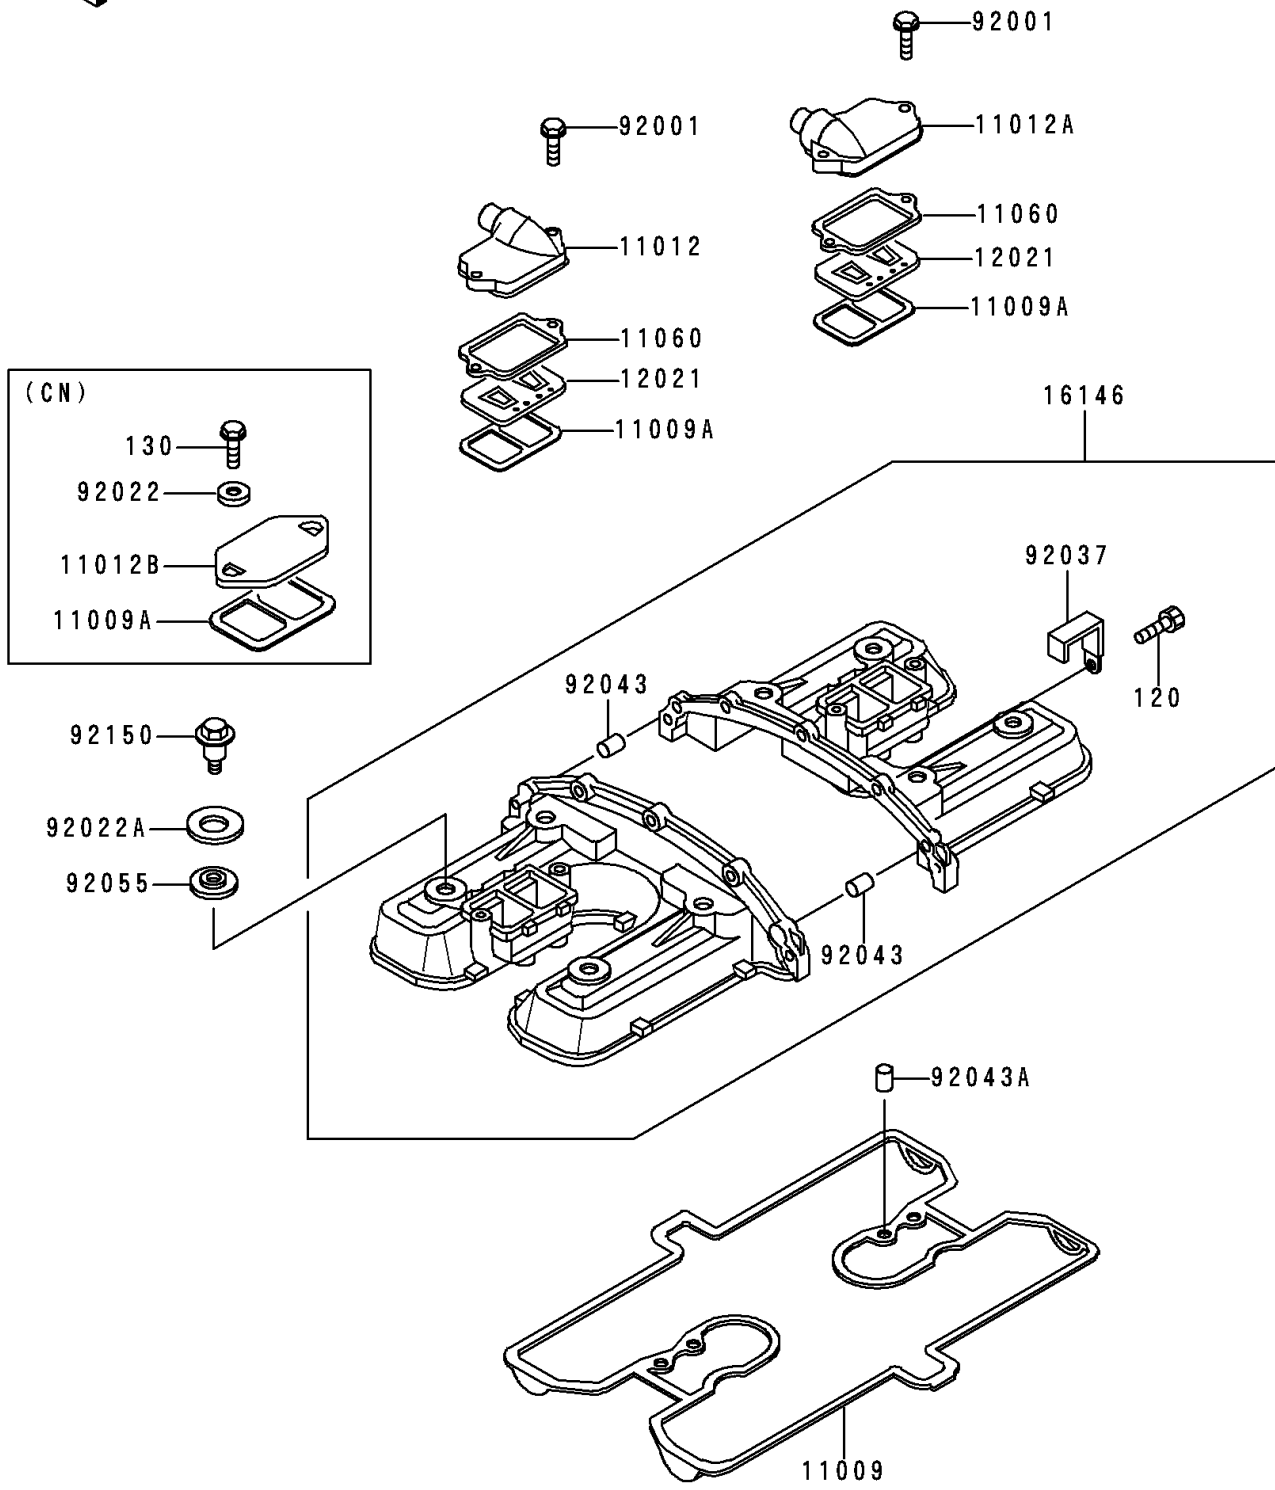

# 1996 Voyager XII PARTS DIAGRAM

Cylinder Head Cover

E1112

# 1996 Voyager XII PARTS LIST

## Cylinder Head Cover

ITEM NAME	PART NUMBER	QUANTITY
BOLT-SOCKET,6X25 (Ref # 120)	120P0625	5
GASKET,CYLINDER HEAD COVER (Ref # 11009)	11009-1559	1
GASKET,REED VALVE (Ref # 11009A)	11009-1857	2
COVER-ASSY,CYLINDER HEAD (Ref # 16146)	16146-1089	1
WASHER,HEAD COVER BOLT (Ref # 92022A)	92022-1637	8
CLAMP (Ref # 92037)	92037-1764	1
PIN,4.2X6X12 (Ref # 92043)	92043-1262	2
PIN,6.2X8X14 (Ref # 92043A)	92043-1263	4
RING-O,HEAD COVER BOLT (Ref # 92055)	92055-1225	8
BOLT,HEAD COVER (Ref # 92150)	92150-1447	8
BOLT-FLANGED (Ref # 130)	130B0614	4
CAP,REED VALVE,LH (Ref # 11012)	11012-1487	1
CAP,REED VALVE,RH (Ref # 11012A)	11012-1488	1
CAP,REED VALVE (Ref # 11012B)	11012-1530	2
GASKET,REED VALVE (Ref # 11060)	11060-1096	2
VALVE-ASSY-REED (Ref # 12021)	12021-1053	2
BOLT,FLANGED,6X22 (Ref # 92001)	92001-1352	4
WASHER,6.5X20X1.6 (Ref # 92022)	92022-125	4