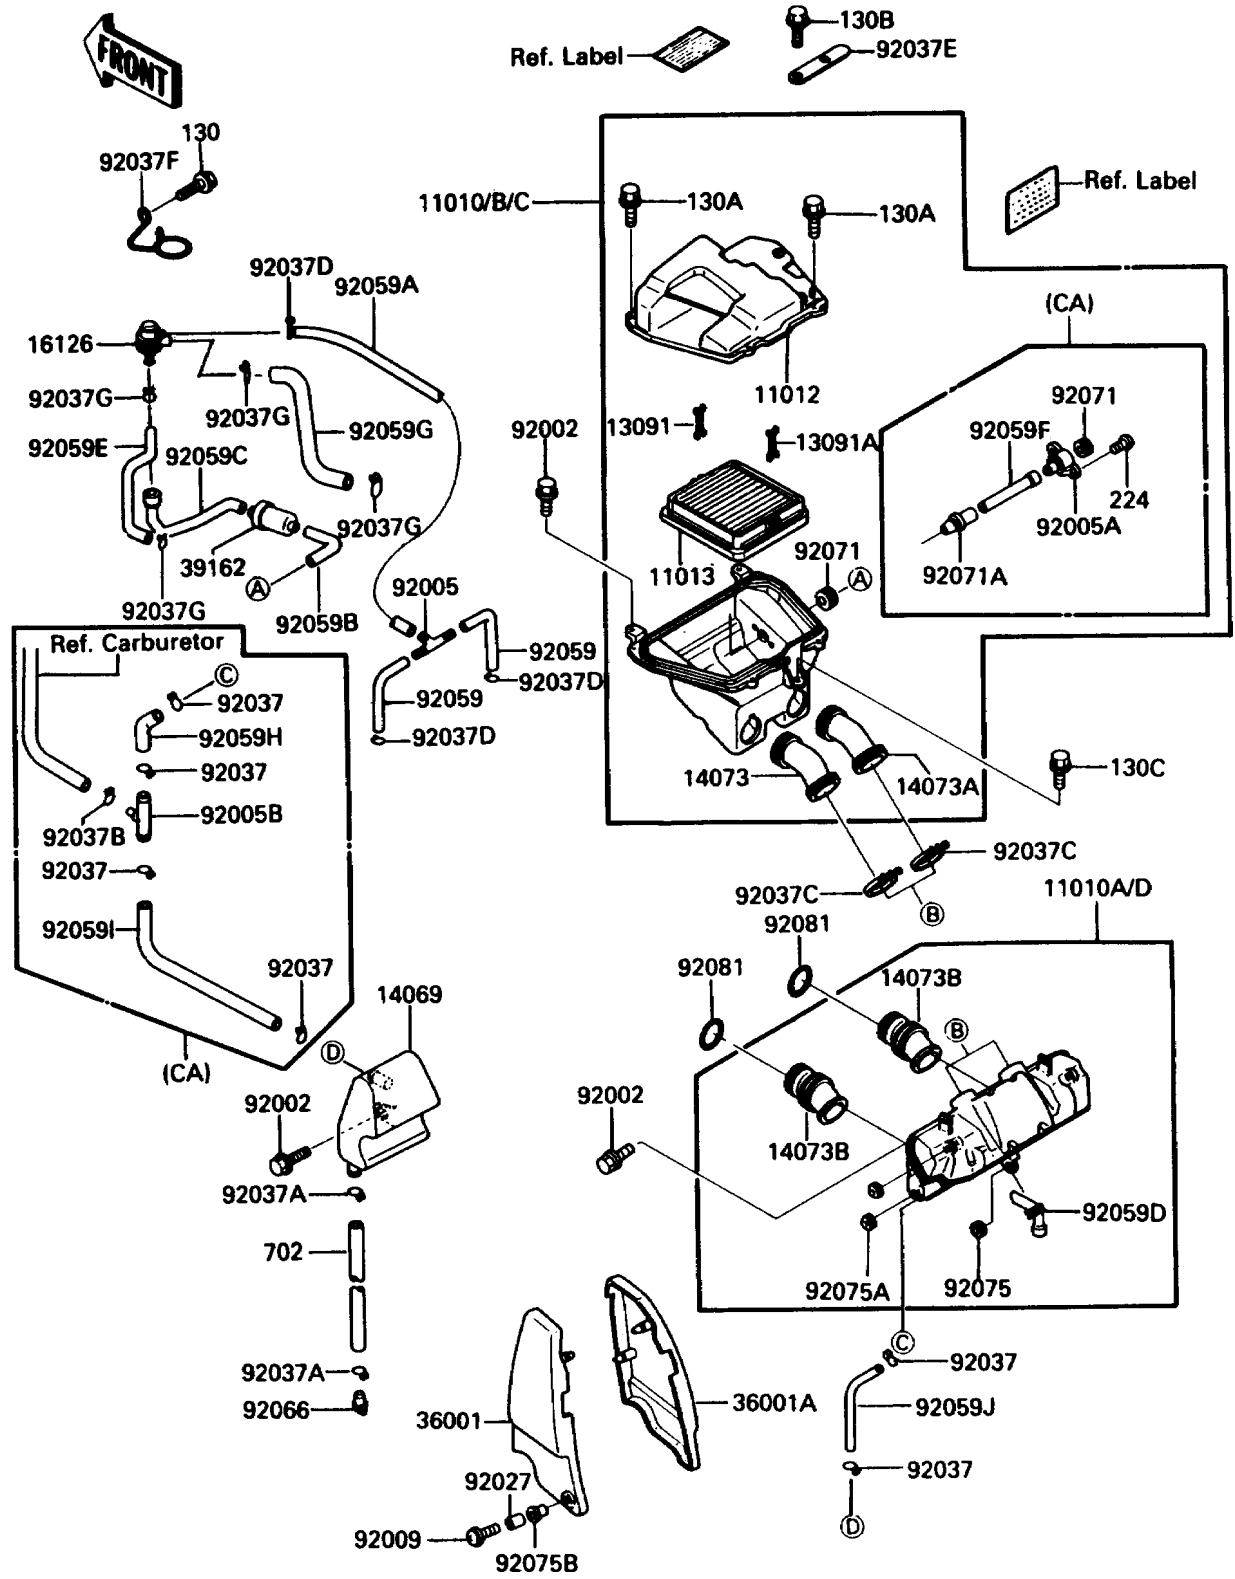

# 1988 Voyager XII PARTS DIAGRAM

Air Filter

E1130-0217

# 1988 Voyager XII PARTS LIST

## Air Filter

ITEM NAME	PART NUMBER	QUANTITY
CAP,AIR FILTER (Ref # 11012)	11012-1490	1
ELEMENT-AIR FILTER (Ref # 11013)	11013-1137	1
HOLDER,FR (Ref # 13091)	13091-1420	1
HOLDER,RR (Ref # 13091A)	13091-1432	1
BREATHER,TANK (Ref # 14069)	14069-1053	1
DUCT,LH (Ref # 14073)	14073-1241	1
DUCT,RH (Ref # 14073A)	14073-1242	1
DUCT,CARBURETOR (Ref # 14073B)	14073-1255	4
COVER-SIDE,AIR FILTER,LH (Ref # 36001)	36001-1334	1
COVER-SIDE,AIR FILTER,RH (Ref # 36001A)	36001-1335	1
BOLT,6X16 (Ref # 92002)	92002-1188	5
SCREW,6X22 (Ref # 92009)	92009-1441	2
COLLAR,L=13.1,BLACK (Ref # 92027)	92027-1450	2
CLAMP,TUBE (Ref # 92037A)	92037-147	2
BOLT-FLANGED,6X16 (Ref # 130A)	130B0616	4
CLAMP (Ref # 92037C)	92037-1554	2
CLAMP (Ref # 92037E)	92037-1768	1
TUBE (Ref # 92059D)	92059-1659	1
PLUG,DRAIN (Ref # 92066)	92066-1211	1
DAMPER,FILTER COVER (Ref # 92075)	92075-1126	1
DAMPER (Ref # 92075A)	92075-1470	4
DAMPER,MALE (Ref # 92075B)	92075-174	2
SPRING,AIR FILTER DUCT (Ref # 92081)	92081-1422	4
BOLT-FLANGED (Ref # 130B)	130D0610	1
BOLT-FLANGED,6X14 (Ref # 130C)	130G0614	1
TUBE-RUBBER,7X10X120 (Ref # 702)	702A07120	1
FILTER-ASSY-AIR,UPP (Ref # 11010)	11010-1273	1
FILTER-ASSY-AIR,LWR (Ref # 11010A)	11010-1274	1
FILTER-ASSY-AIR,UPP (Ref # 11010B)	11010-1297	1