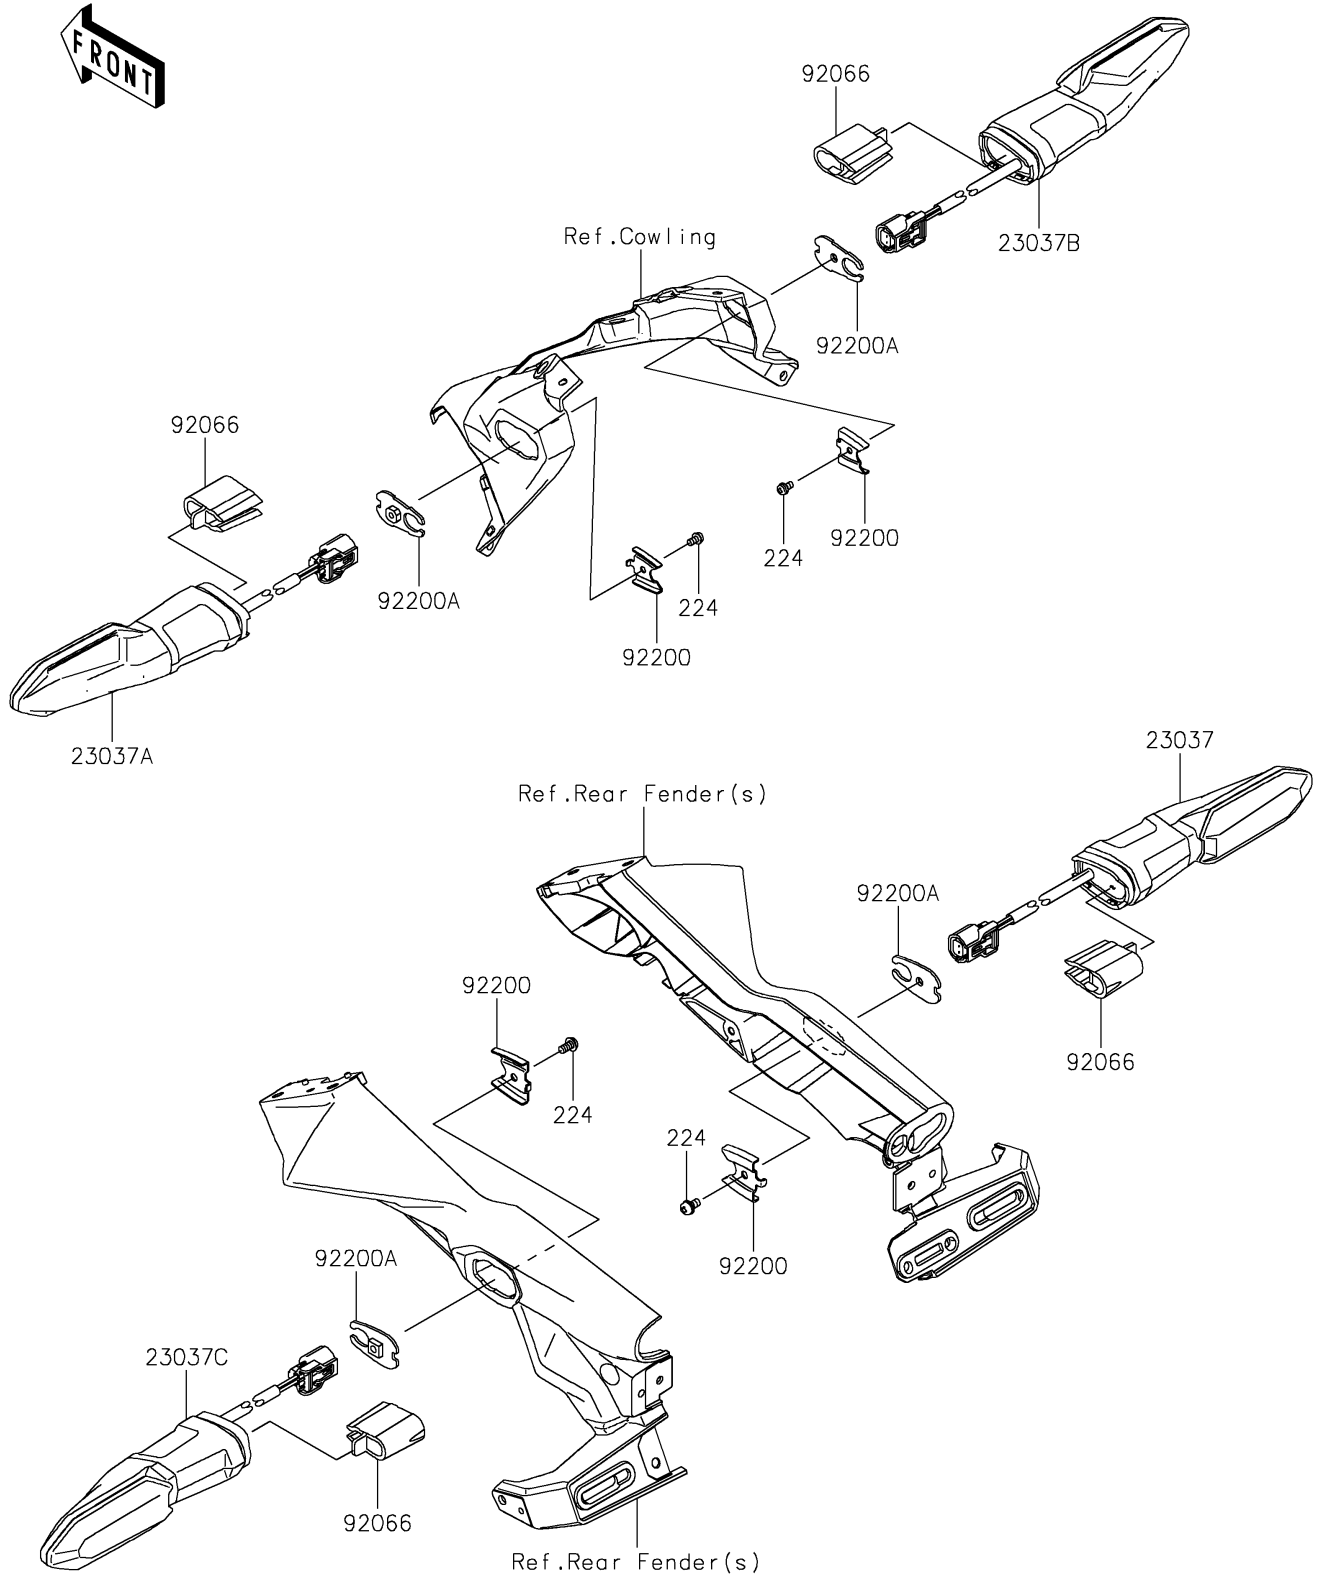

2023 Z650

PARTS DIAGRAM

Turn Signals

F2730

2023 Z650

PARTS LIST

Turn Signals

ITEM NAME	PART NUMBER	QUANTITY
LAMP-ASSY-SIGNAL,LED,RH (Ref # 23037)	23037-0473	1
LAMP-ASSY-SIGNAL,LED,LH,FR (Ref # 23037A)	23037-0527	1
LAMP-ASSY-SIGNAL,LED,RH,FR (Ref # 23037B)	23037-0528	1
LAMP-ASSY-SIGNAL,LED,LH (Ref # 23037C)	23037-0561	1
PLUG,SIGNAL LAMP (Ref # 92066)	92066-0919	4
WASHER (Ref # 92200)	92200-0855	4
WASHER,SIGNAL LAMP (Ref # 92200A)	92200-2294	4
SCREW-PAN-WP-CROS,4X8 (Ref # 224)	224AB0408	4