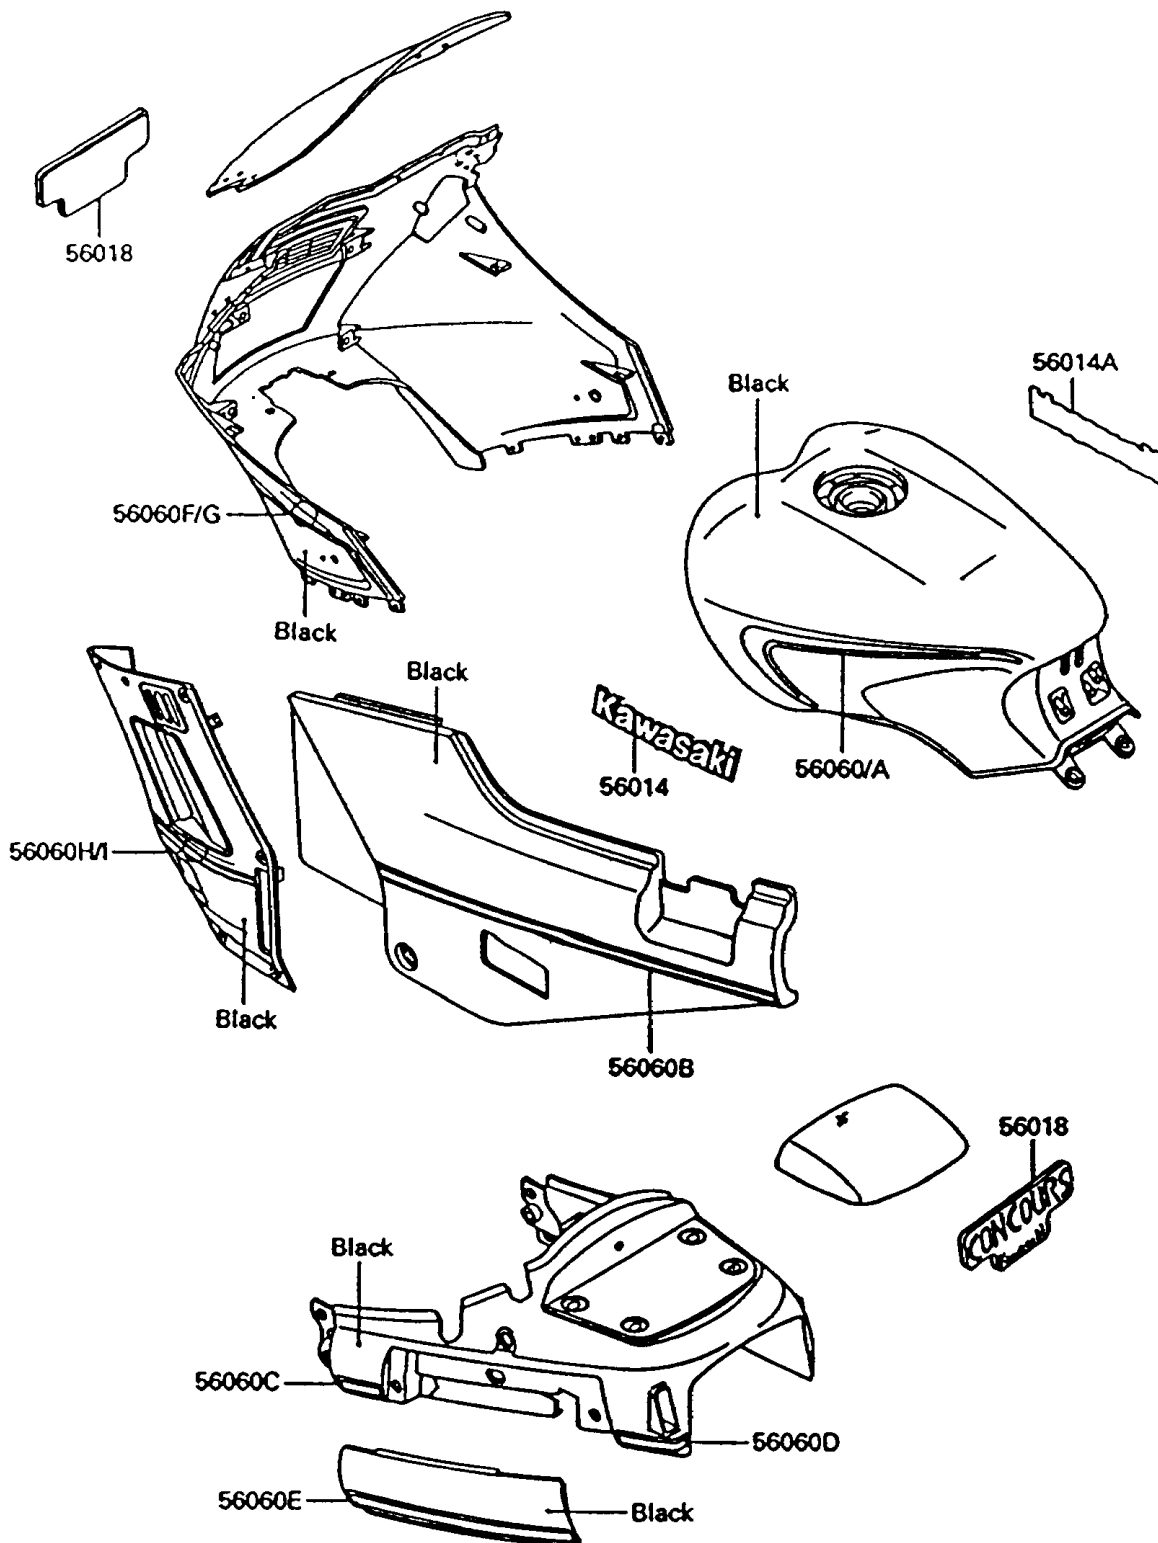

## 1992 Concours PARTS DIAGRAM

Decals

F2861

## 1992 Concours PARTS LIST

Decals

ITEM NAME	PART NUMBER	QUANTITY
EMBLEM,FUEL TANK,LH,KAWASAKI (Ref # 56014)	56014-1134	1
EMBLEM,FUEL TANK,RH,KAWASAKI (Ref # 56014A)	56014-1135	1
MARK,CARRIER COVER&SCREEN (Ref # 56018)	56018-1869	1
PATTERN,FUEL TANK,LH (Ref # 56060)	56060-1020	1
PATTERN,FUEL TANK,RH (Ref # 56060A)	56060-1021	1
PATTERN,SIDE COVER (Ref # 56060B)	56060-1022	1
PATTERN,SEAT COVER,FR (Ref # 56060C)	56060-1023	1
PATTERN,SEAT COVER,RR (Ref # 56060D)	56060-1024	1
PATTERN,SEAT COVER,CNT (Ref # 56060E)	56060-1025	1
PATTERN,UPP COWLING,LH (Ref # 56060F)	56060-1026	1
PATTERN,UPP COWLING,RH (Ref # 56060G)	56060-1027	1
PATTERN,CNT COWLING,LH (Ref # 56060H)	56060-1028	1
PATTERN,CNT COWLING,RH (Ref # 56060I)	56060-1029	1