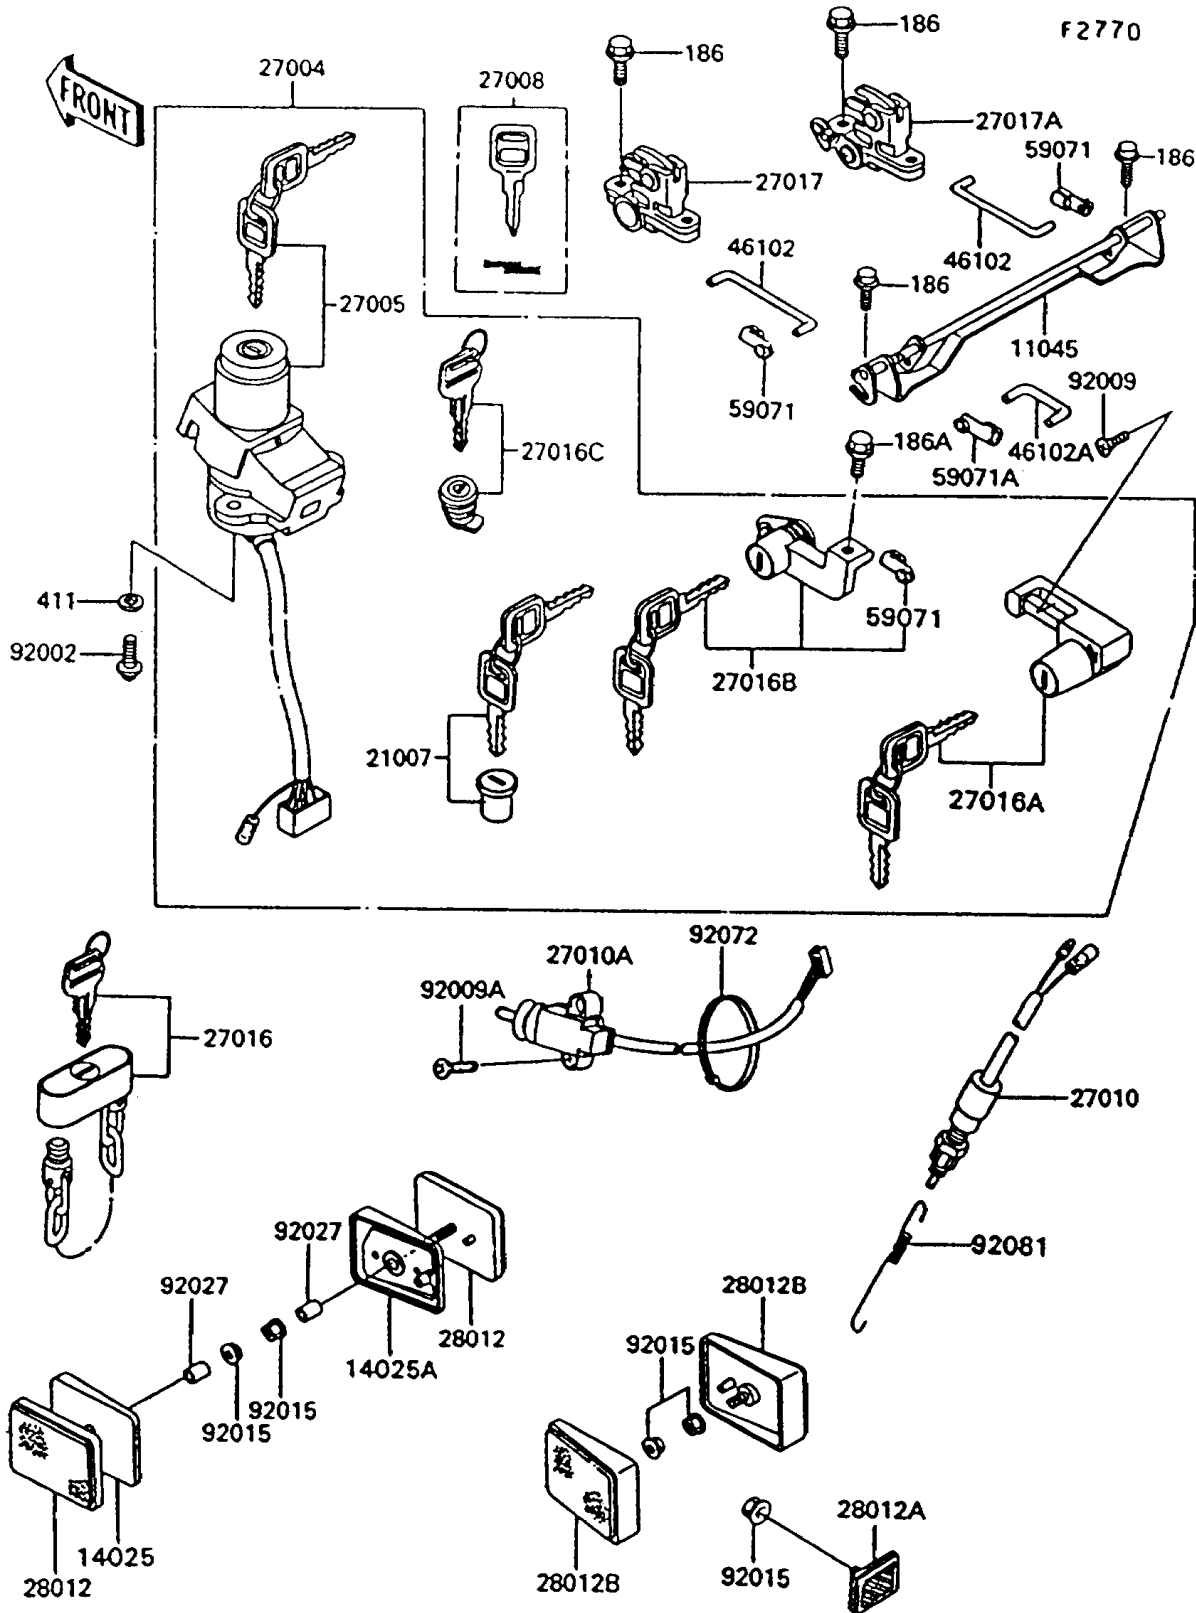

1992 Concours PARTS DIAGRAM

Ignition Switch/Locks/Reflectors

1992 Concours PARTS LIST

Ignition Switch/Locks/Reflectors

ITEM NAME	PART NUMBER	QUANTITY
BRACKET,SEAT LOCK (Ref # 11045)	11045-1544	1
COVER,REFLECTOR,FR (Ref # 14025)	14025-1886	1
COVER,REFLECTOR,FR (Ref # 14025A)	14025-1887	1
ROTOR,LOCK,TANK CAP (Ref # 21007)	21007-5017	1
SWITCH-ASSY (Ref # 27004)	27004-5312	1
SWITCH-ASSY-IGNITION (Ref # 27005)	27005-5064	1
KEY-LOCK,BLANK (Ref # 27008)	27008-1103	1
SWITCH,REAR BRAKE (Ref # 27010)	27010-1019	1
SWITCH,SIDE STAND (Ref # 27010A)	27010-1220	1
LOCK-ASSY,WHEEL (Ref # 27016)	27016-1051	1
LOCK-ASSY,HELMET (Ref # 27016A)	27016-5111	1
LOCK-ASSY,SEAT (Ref # 27016B)	27016-5112	1
LOCK-ASSY,FAIRING POCKET (Ref # 27016C)	27016-5125	1
LOCK,SEAT,LH (Ref # 27017)	27017-1112	1
LOCK,SEAT,RH (Ref # 27017A)	27017-1113	1
REFLECTOR-REFLEX,FR (Ref # 28012)	28012-1052	1
REFLECTOR-REFLEX,RR (Ref # 28012A)	28012-1054	1
REFLECTOR-REFLEX,RR (Ref # 28012B)	28012-1056	1
ROD,SEAT LOCK,FR (Ref # 46102)	46102-1187	1
ROD,SEAT LOCK,RR (Ref # 46102A)	46102-1188	1
JOINT (Ref # 59071)	59071-1103	1
JOINT (Ref # 59071A)	59071-1125	1
BOLT,TORX,6X16 (Ref # 92002)	92002-1333	1
SCREW,5X12 (Ref # 92009)	92009-1401	1
SCREW,5X20 (Ref # 92009A)	92009-1459	1
NUT,FLANGED,5MM (Ref # 92015)	92015-1259	1
COLLAR,5X8X14.5 (Ref # 92027)	92027-1789	1
BAND,L=185 (Ref # 92072)	92072-1195	1
SPRING,BRAKE LAMP SWITCH (Ref # 92081)	92081-1990	1

1992 Concours PARTS LIST

Ignition Switch/Locks/Reflectors

ITEM NAME	PART NUMBER	QUANTITY
BOLT-UPSET-WP (Ref # 186)	186C0614	1
BOLT-UPSET-WP (Ref # 186A)	186C0616	1
WASHER-PLAIN,6MM (Ref # 411)	411E0600	1