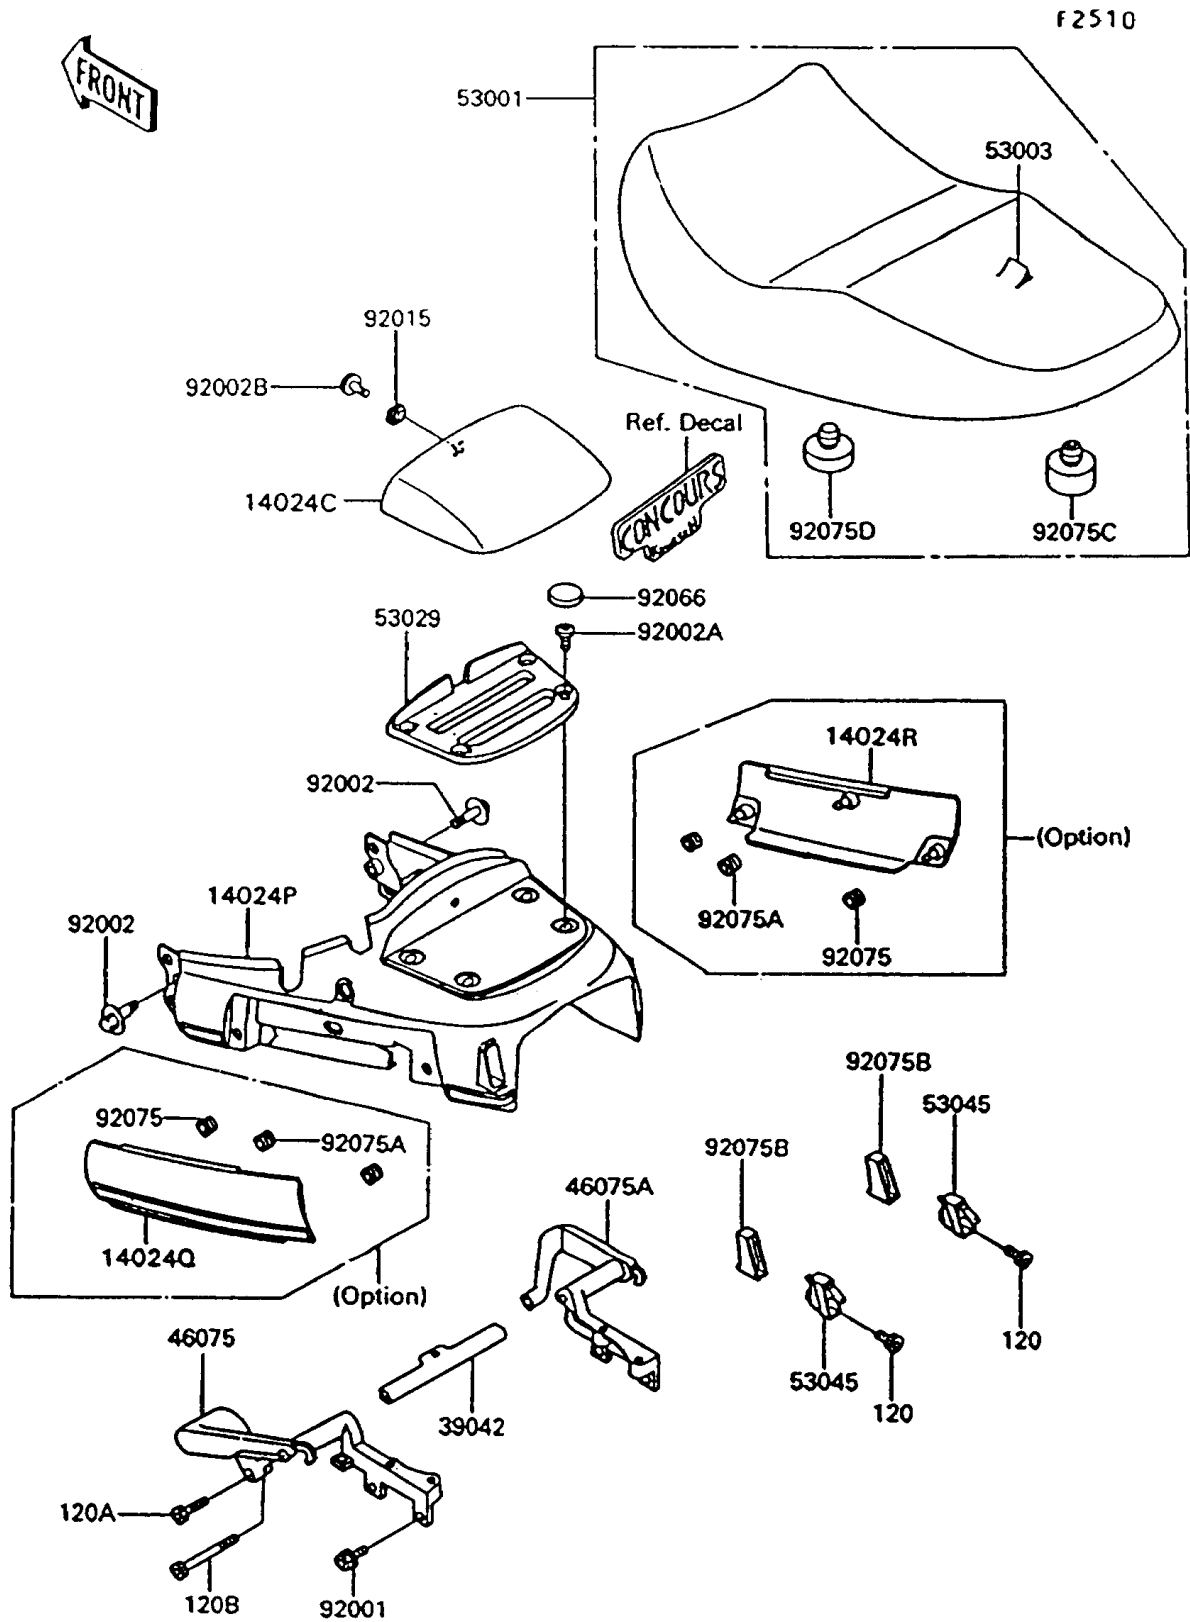

1992 Concours PARTS DIAGRAM

Seat (Z61000-A7/A8)

1992 Concours PARTS LIST

Seat(Z61000-A7/A8)

ITEM NAME	PART NUMBER	QUANTITY
COVER,CARRIER,EBONY (Ref # 14024C)	14024-1227-H8	1
COVER,SEAT,EBONY (Ref # 14024P)	14024-5208-H8	1
COVER,SEAT COVER,LH,EBONY (Ref # 14024Q)	14024-5209-H8	1
COVER,SEAT COVER,RH,EBONY (Ref # 14024R)	14024-5210-H8	1
CROSSMEMBER,SEAT GRIP (Ref # 39042)	39042-1052	1
GRIP,SEAT,RR,LH (Ref # 46075)	46075-1070	1
GRIP,SEAT,RR,RH (Ref # 46075A)	46075-1071	1
SEAT-ASSY,DUAL,BLACK (Ref # 53001)	53001-1506-MA	1
LEATHER,SEAT,BLACK (Ref # 53003)	53003-1162-MA	1
CARRIER,TAIL (Ref # 53029)	53029-1069	1
HOOK-ASSY,BUNGEE CORD (Ref # 53045)	53045-1052	1
BOLT,8X18 (Ref # 92001)	92001-1359	1
BOLT,6X25 (Ref # 92002)	92002-1135	1
BOLT,SOCKET,8X23.5 (Ref # 92002A)	92002-1598	1
BOLT,5MM (Ref # 92002B)	92002-1724	1
NUT,5MM (Ref # 92015)	92015-1710	1
PLUG,19X6 (Ref # 92066)	92066-1251	1
DAMPER (Ref # 92075)	92075-051	1
DAMPER (Ref # 92075A)	92075-1470	1
DAMPER,BUNGEE CORD HOOK (Ref # 92075B)	92075-1823	1
DAMPER (Ref # 92075C)	92075-1876	1
DAMPER (Ref # 92075D)	92075-281	1
BOLT-SOCKET,6X14 (Ref # 120)	120P0614	1
BOLT-SOCKET,8X25,BLACK (Ref # 120A)	120S0825	1
BOLT-SOCKET (Ref # 120B)	120S0890	1