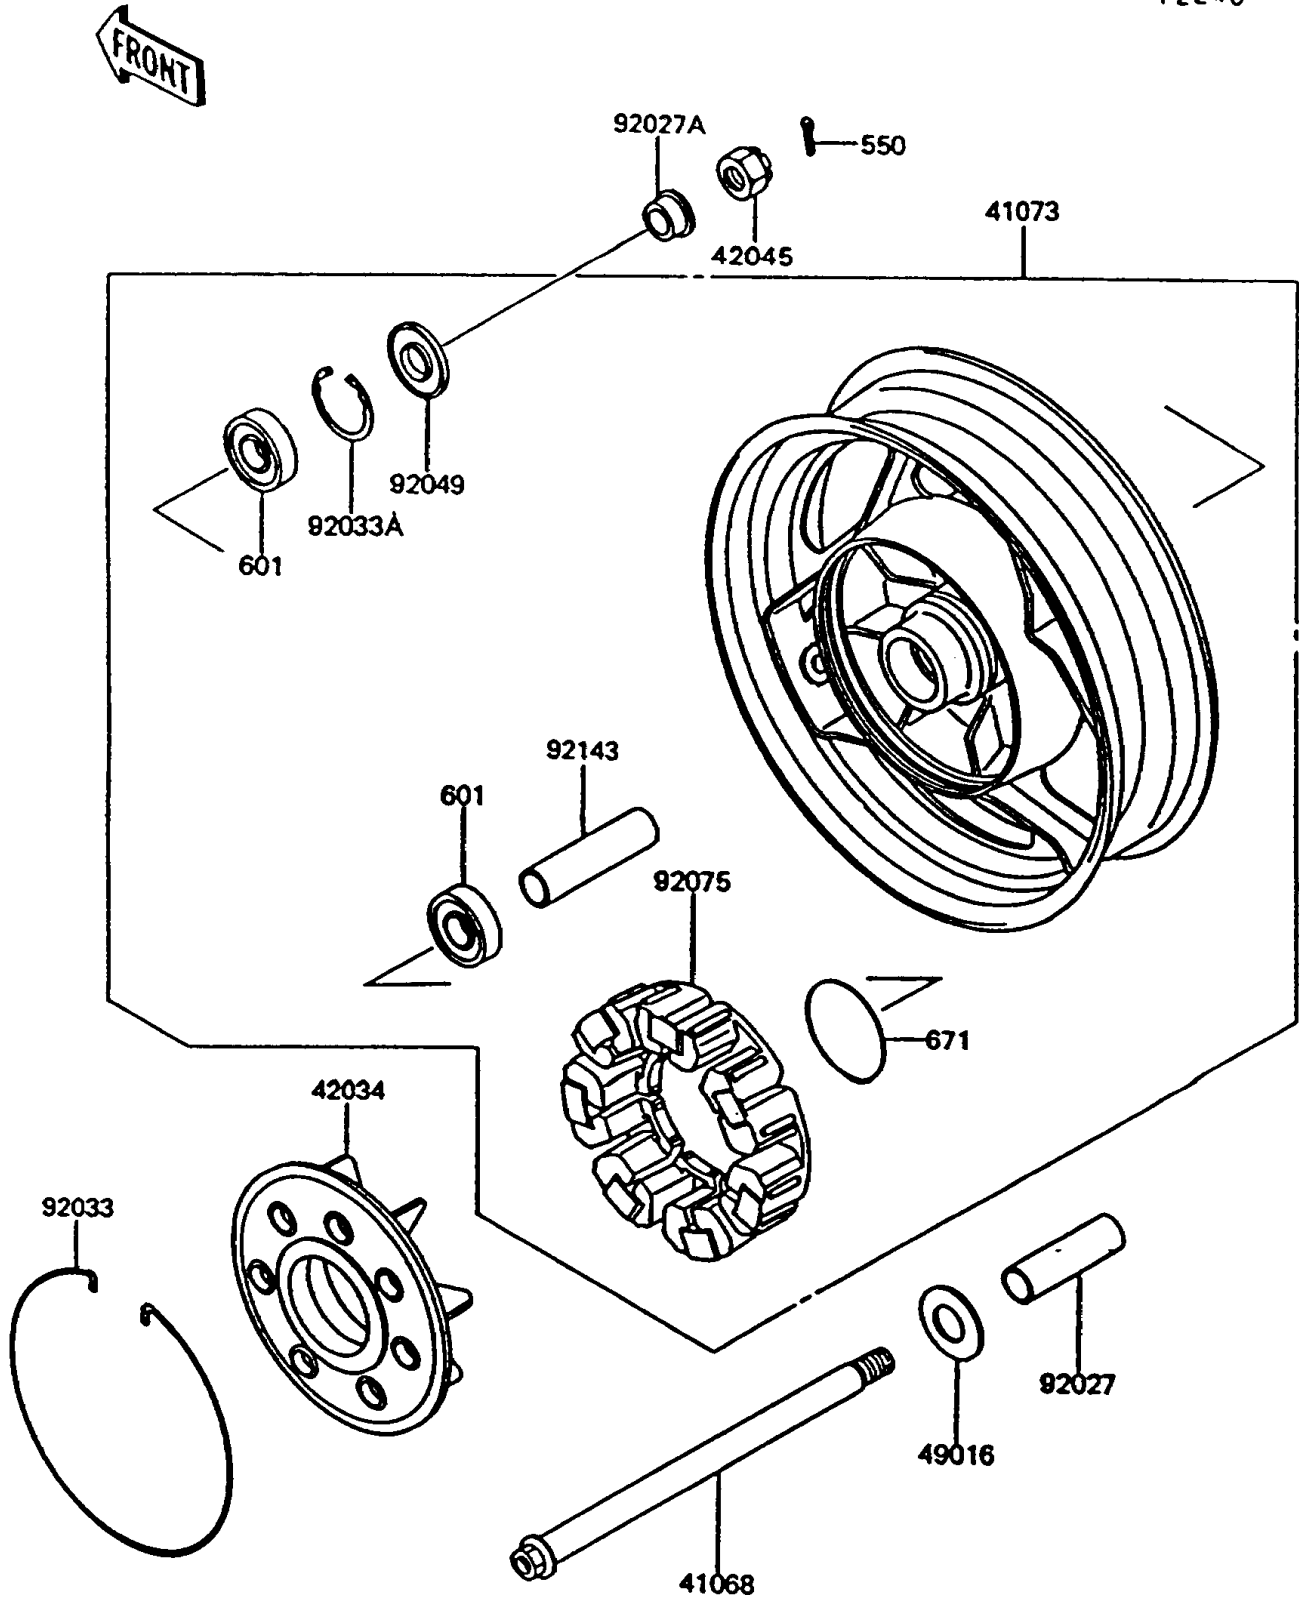

1992 Concours PARTS DIAGRAM

Rear Wheel/Chain(Z61000-A7/A8)

F2240

1992 Concours PARTS LIST

Rear Wheel/Chain(ZG1000-A7/A8)

| ITEM NAME | PART NUMBER | QUANTITY |
|---|---------------|----------|
| AXLE,RR (Ref # 41068) | 41068-1197 | 1 |
| WHEEL-ASSY,RR,SILVER NO.1 (Ref # 41073) | 41073-1335-CX | 1 |
| COUPLING,RR HUB (Ref # 42034) | 42034-1011 | 1 |
| NUT,CASTLE,18MM (Ref # 42045) | 42045-018 | 1 |
| COVER-SEAL (Ref # 49016) | 49016-1019 | 1 |
| COLLAR,20.2X28X89 (Ref # 92027) | 92027-1553 | 1 |
| COLLAR,RR AXLE,L=20 (Ref # 92027A) | 92027-1792 | 1 |
| RING-SNAP (Ref # 92033) | 92033-1019 | 1 |
| RING-SNAP,52MM (Ref # 92033A) | 92033-1043 | 1 |
| SEAL-OIL,28X52X5 (Ref # 92049) | 92049-1061 | 1 |
| DAMPER,SHOCK,RR HUB (Ref # 92075) | 92075-1121 | 1 |
| COLLAR,20.2X28X105.5 (Ref # 92143) | 92143-1048 | 1 |
| PIN-COTTER,4.0X35 (Ref # 550) | 550D4035 | 1 |
| BEARING-BALL,#6304UUC3 (Ref # 601) | 601B6304UU | 1 |
| O RING,80MM (Ref # 671) | 671B2580 | 1 |