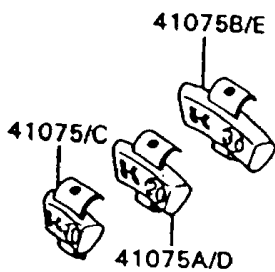

## 1992 Concours PARTS DIAGRAM

Tires

F2210

## 1992 Concours PARTS LIST

Tires

ITEM NAME	PART NUMBER	QUANTITY
VALVE,TIRE (Ref # 16126)	16126-1140	1
VALVE,TIRE (Ref # 16126A)	16126-1191	1
TIRE,FR,110/80VR18,K105F(D) (Ref # 41002)	41002-1582	1
TIRE,RR,150/80VR16,K700G(D) (Ref # 41002A)	41002-1583	1
BALANCER-WHEEL,10G,SILVER (Ref # 41075)	41075-1014	1
BALANCER-WHEEL,20G,SILVER (Ref # 41075A)	41075-1015	1
BALANCER-WHEEL,30G,SILVER (Ref # 41075B)	41075-1016	1