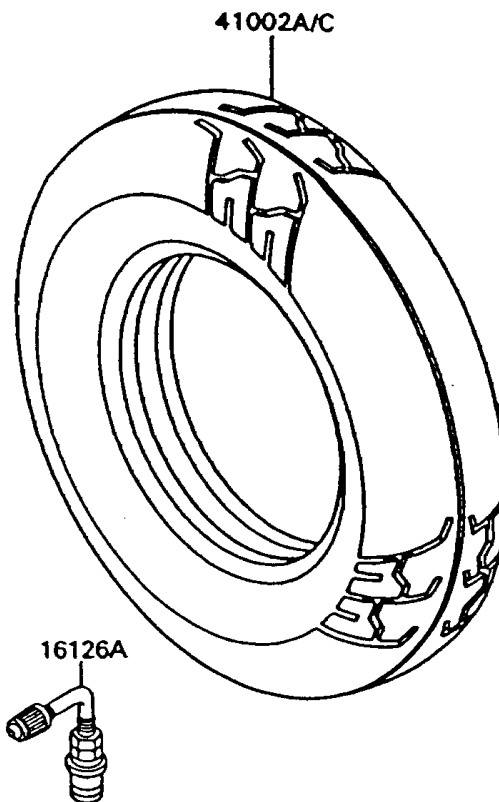

## 1992 Concours PARTS DIAGRAM

Tires

F2210

## 1992 Concours PARTS LIST

Tires

ITEM NAME	PART NUMBER	QUANTITY
VALVE,TIRE (Ref # 16126)	16126-1140	1
VALVE,TIRE (Ref # 16126A)	16126-1191	1
TIRE,FR,110/80VR18,K105F(D) (Ref # 41002)	41002-1582	1
TIRE,RR,150/80VR16,K700G(D) (Ref # 41002A)	41002-1583	1
BALANCER-WHEEL,10G,SILVER (Ref # 41075)	41075-1014	1
BALANCER-WHEEL,20G,SILVER (Ref # 41075A)	41075-1015	1
BALANCER-WHEEL,30G,SILVER (Ref # 41075B)	41075-1016	1