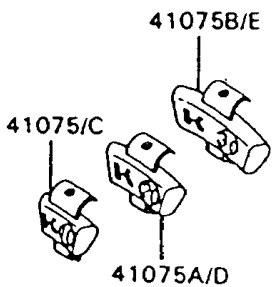

## 1992 Concours PARTS DIAGRAM

Tires

F2210

## 1992 Concours PARTS LIST

Tires

ITEM NAME	PART NUMBER	QUANTITY
VALVE,TIRE (Ref # 16126)	16126-1140	1
VALVE,TIRE (Ref # 16126A)	16126-1191	1
TIRE,FR,110/80VR18,K105F(D) (Ref # 41002)	41002-1582	1
TIRE,RR,150/80VR16,K700G(D) (Ref # 41002A)	41002-1583	1
BALANCER-WHEEL,10G,SILVER (Ref # 41075)	41075-1014	1
BALANCER-WHEEL,20G,SILVER (Ref # 41075A)	41075-1015	1
BALANCER-WHEEL,30G,SILVER (Ref # 41075B)	41075-1016	1