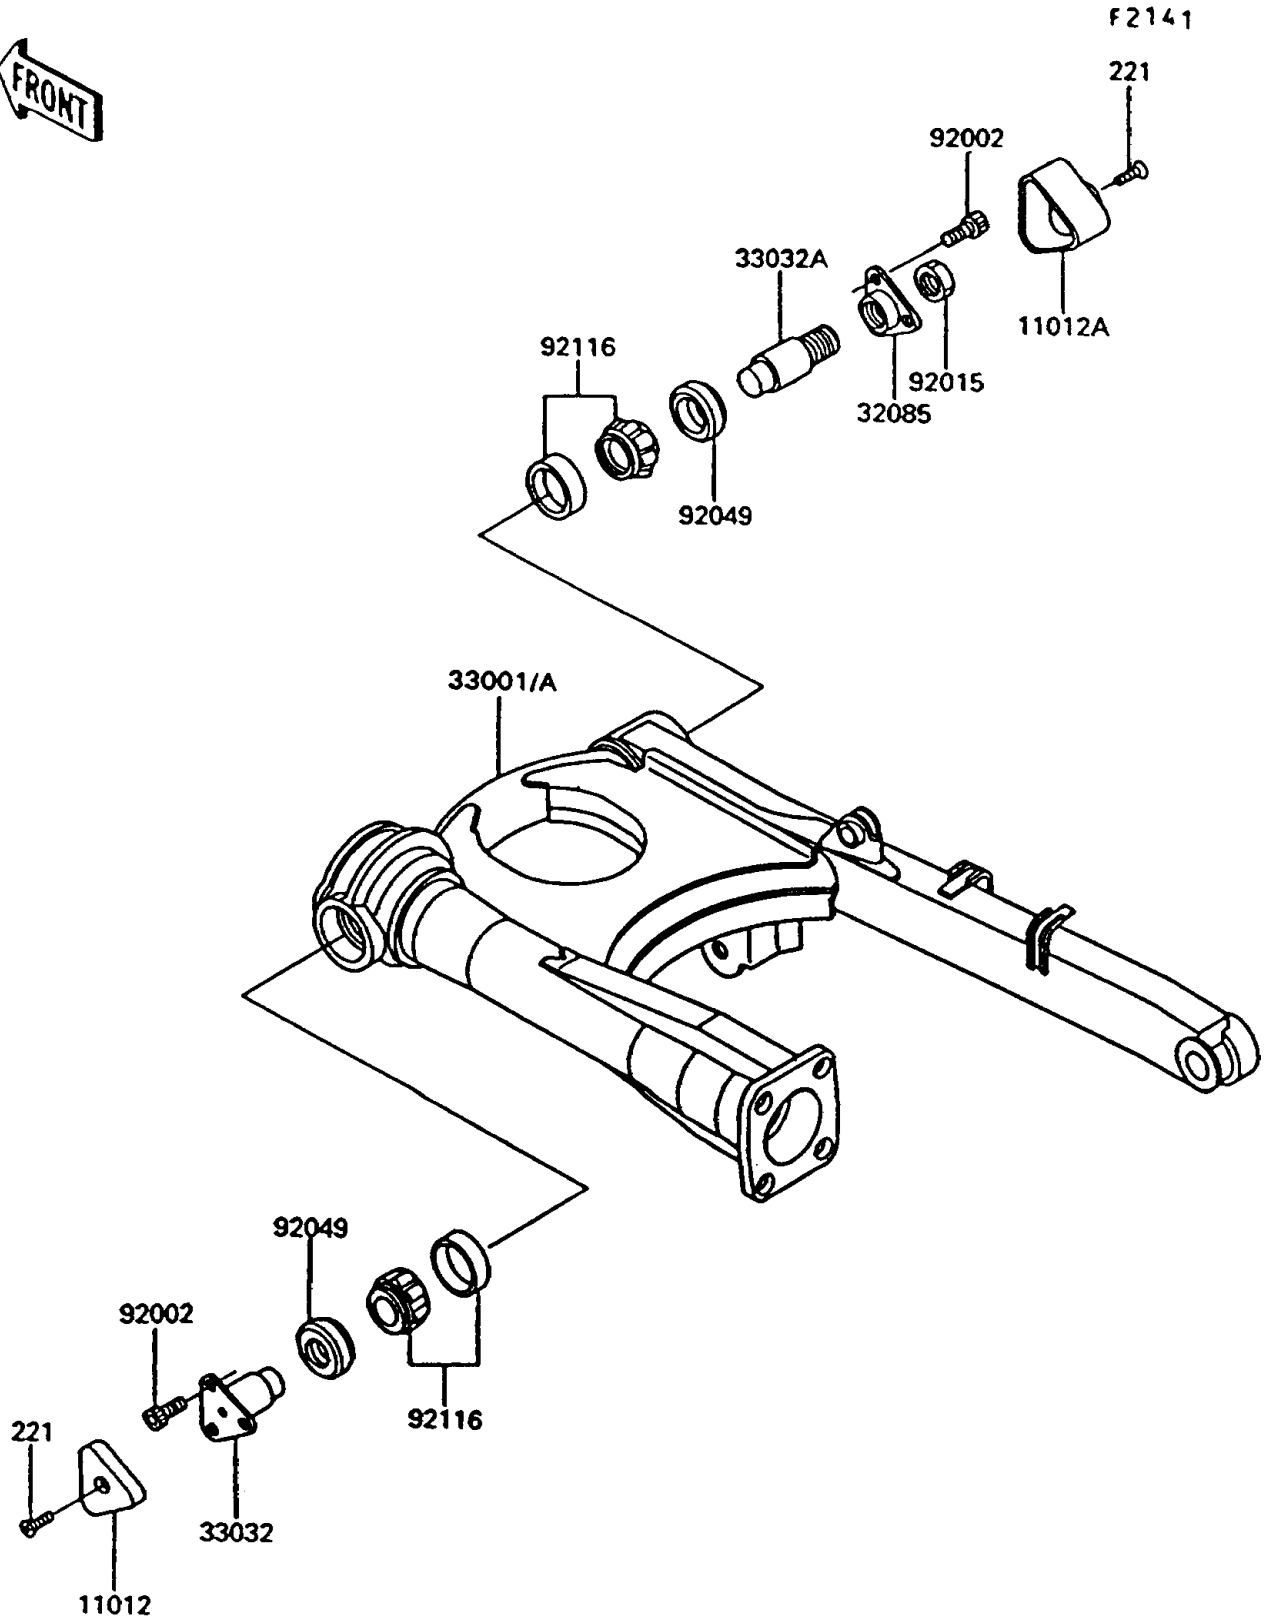

1992 Concours PARTS DIAGRAM

Swingarm

1992 Concours PARTS LIST

Swingarm

ITEM NAME	PART NUMBER	QUANTITY
CAP,SWING ARM,LH (Ref # 11012)	11012-1512	1
CAP,SWING ARM,RH (Ref # 11012A)	11012-1518	1
STOPPER,SWING ARM SHAFT,RH (Ref # 32085)	32085-1234	1
ARM-COMP-SWING (Ref # 33001)	33001-1267	1
SHAFT-SWING ARM,LH (Ref # 33032)	33032-1122	1
SHAFT-SWING ARM,RH (Ref # 33032A)	33032-1123	1
BOLT,SOCKET,8X20 (Ref # 92002)	92002-1178	1
NUT,20MM (Ref # 92015)	92015-1589	1
SEAL-OIL,26X42X6 (Ref # 92049)	92049-1256	1
BEARING-ROLLER,H1-CAP 32004JR (Ref # 92116)	92116-1061	1
SCREW-CSK-CROS (Ref # 221)	221C0620	1