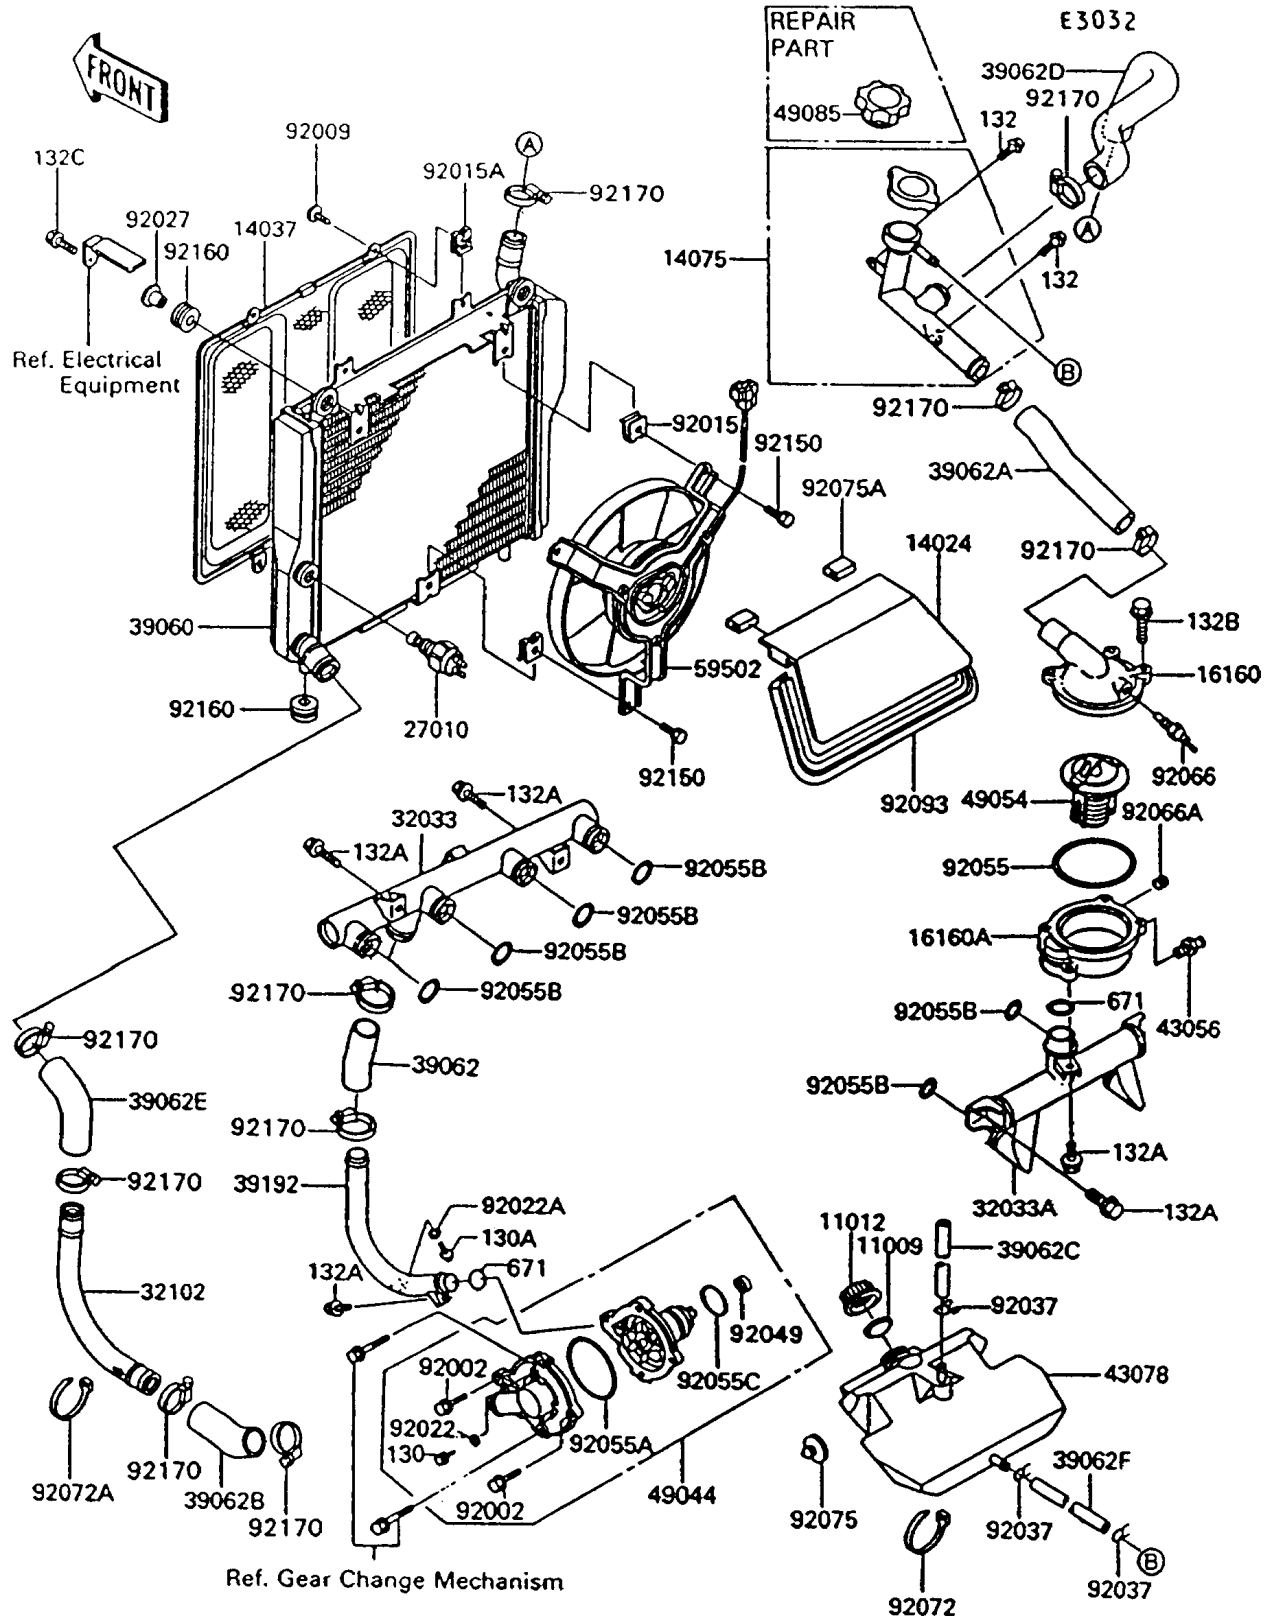

1992 Concours PARTS DIAGRAM

Radiator