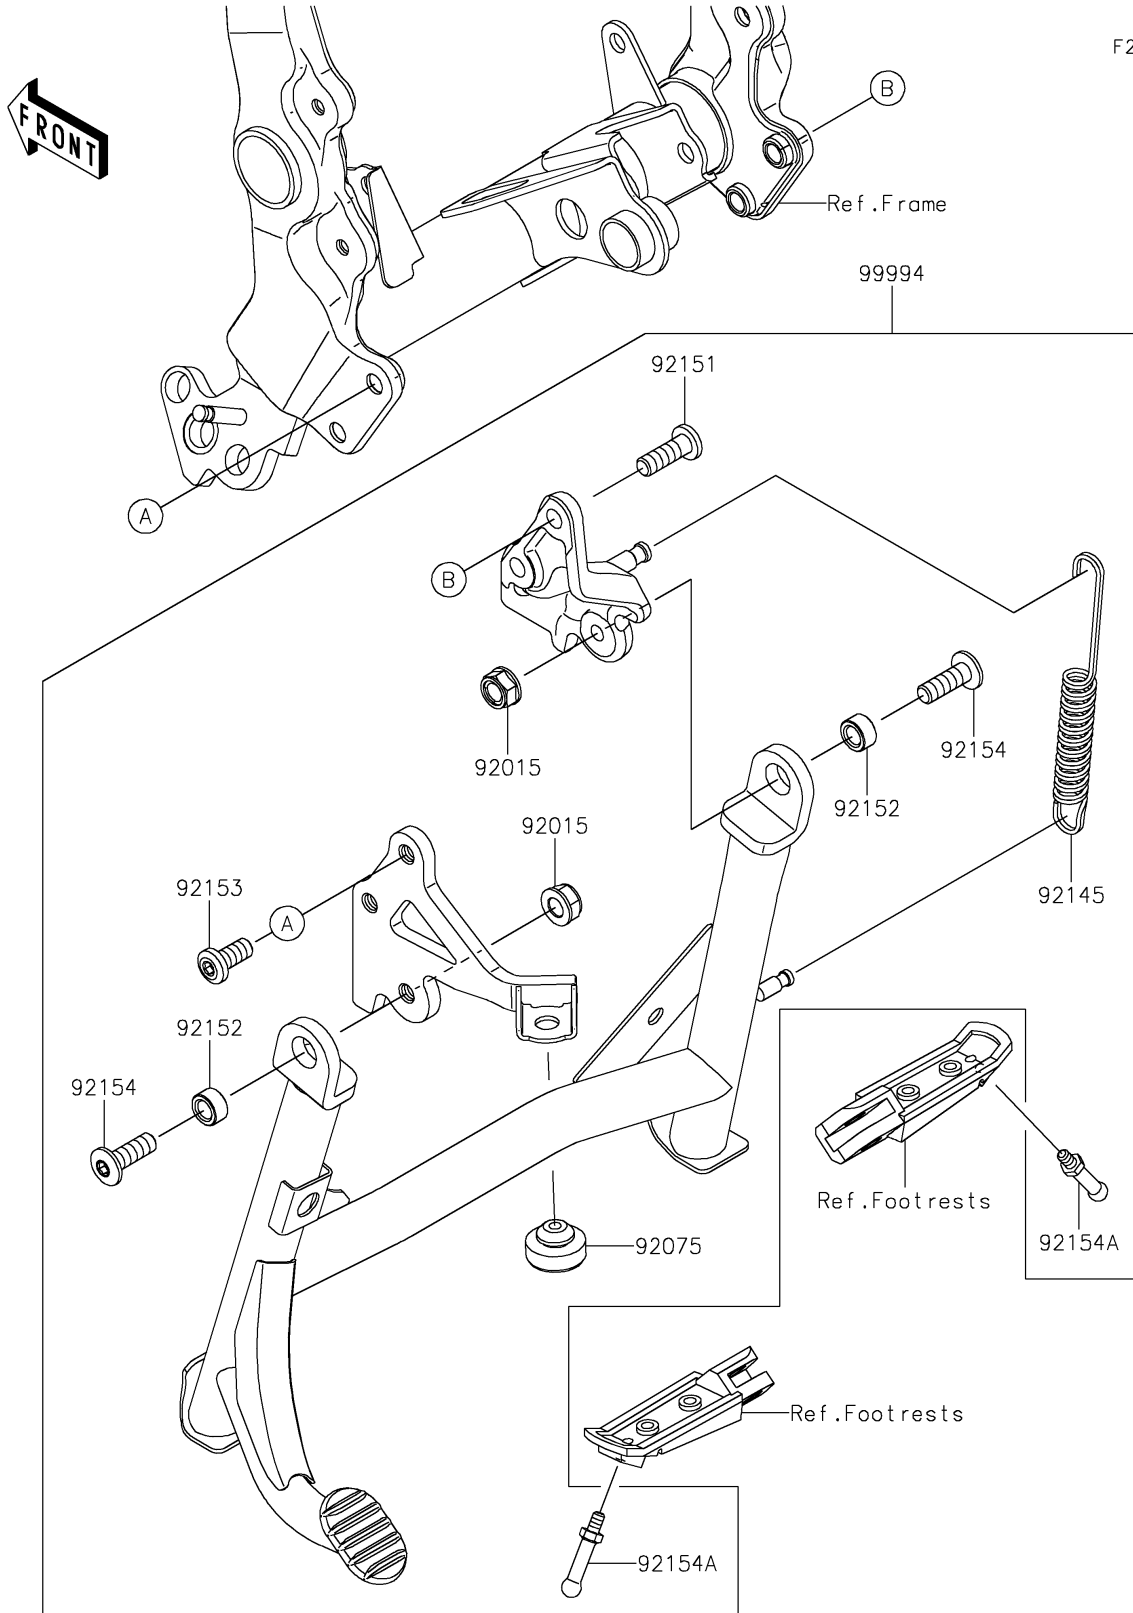

2022 Z900RS ABS PARTS DIAGRAM

Accessory(Center Stand)

F2910D

2022 Z900RS ABS PARTS LIST

Accessory(Center Stand)

ITEM NAME	PART NUMBER	QUANTITY
NUT,LOCK,FLANGED,10MM (Ref # 92015)	92015-1717	2
DAMPER (Ref # 92075)	92075-1045	1
SPRING,STAND (Ref # 92145)	92145-0071	1
BOLT,SOCKET,10X30 (Ref # 92151)	92151-1372	2
COLLAR,10X17X9 (Ref # 92152)	92152-1906	2
BOLT,SOCKET,10X22 (Ref # 92153)	92153-1477	2
BOLT,SOCKET,10X30 (Ref # 92154)	92154-1665	2
BOLT,BANK SENSOR (Ref # 92154A)	92154-3985	2
KIT-ACCESSORY,CENTER STAND (Ref # 99994)	99994-1283	1