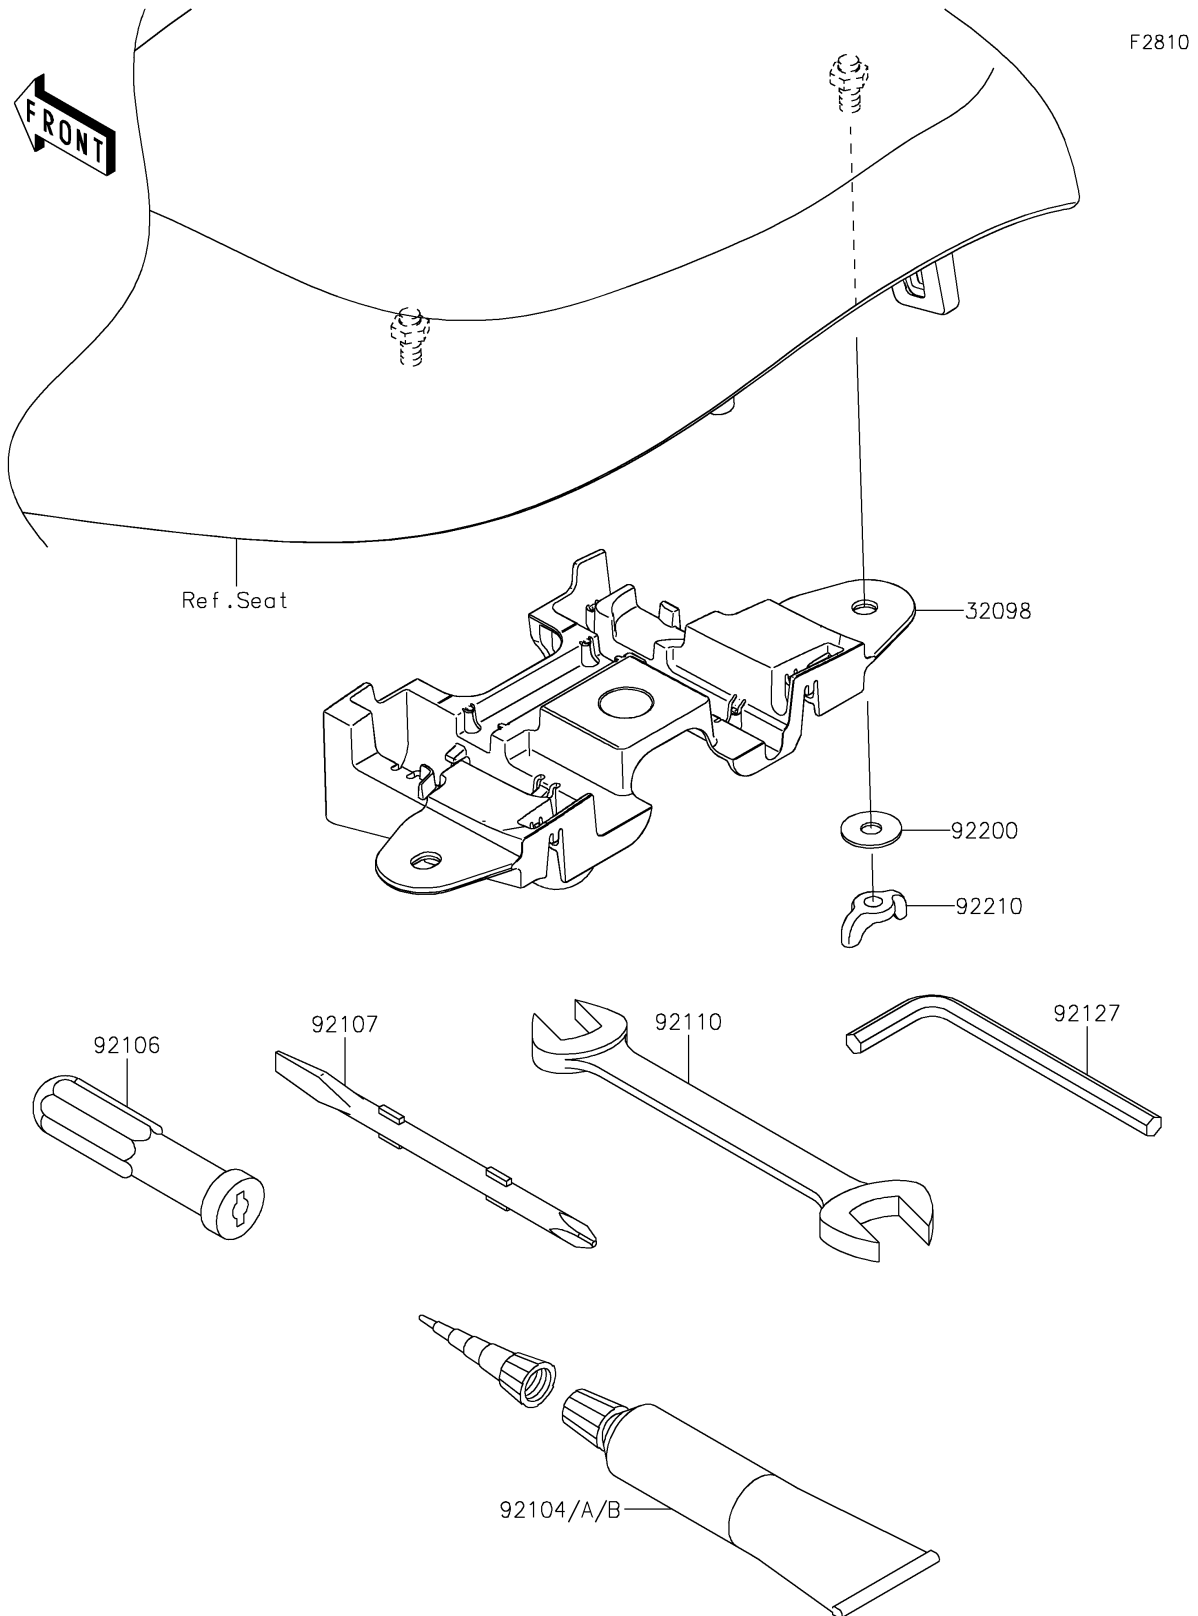

2022 Z900RS ABS

PARTS DIAGRAM

Owner's Tools