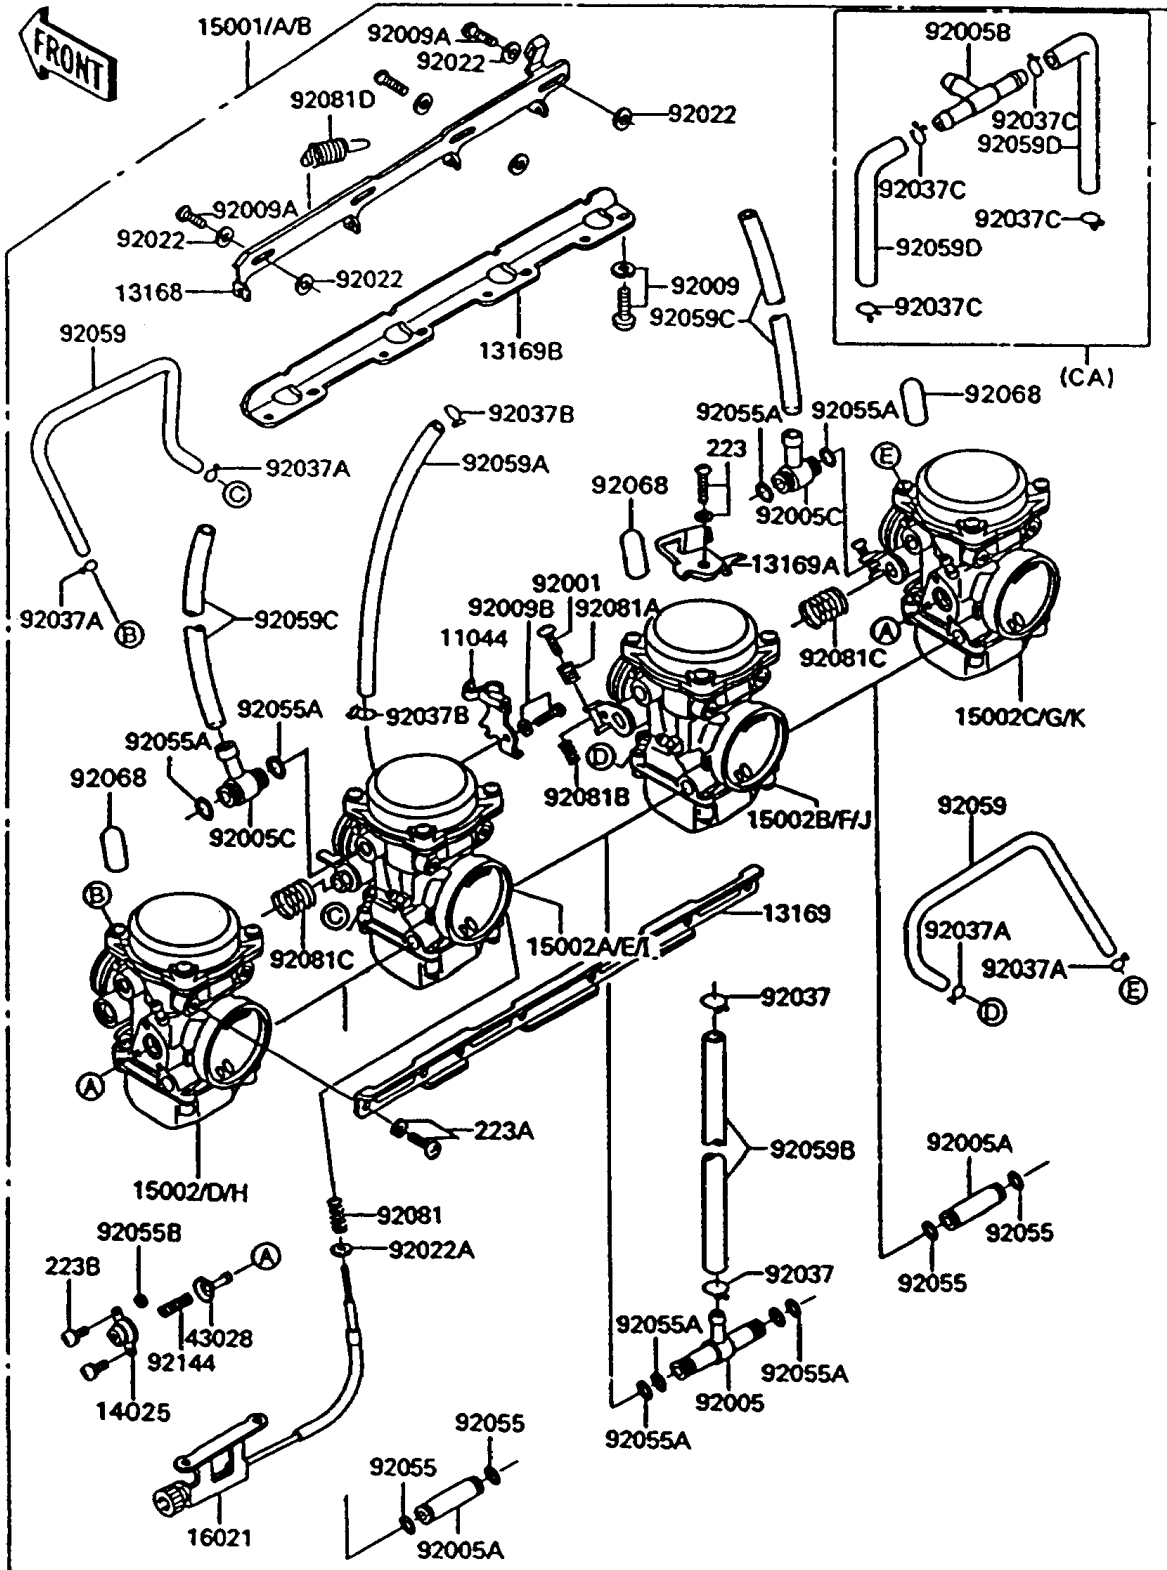

1994 Concours PARTS DIAGRAM

Carburetor

E1611