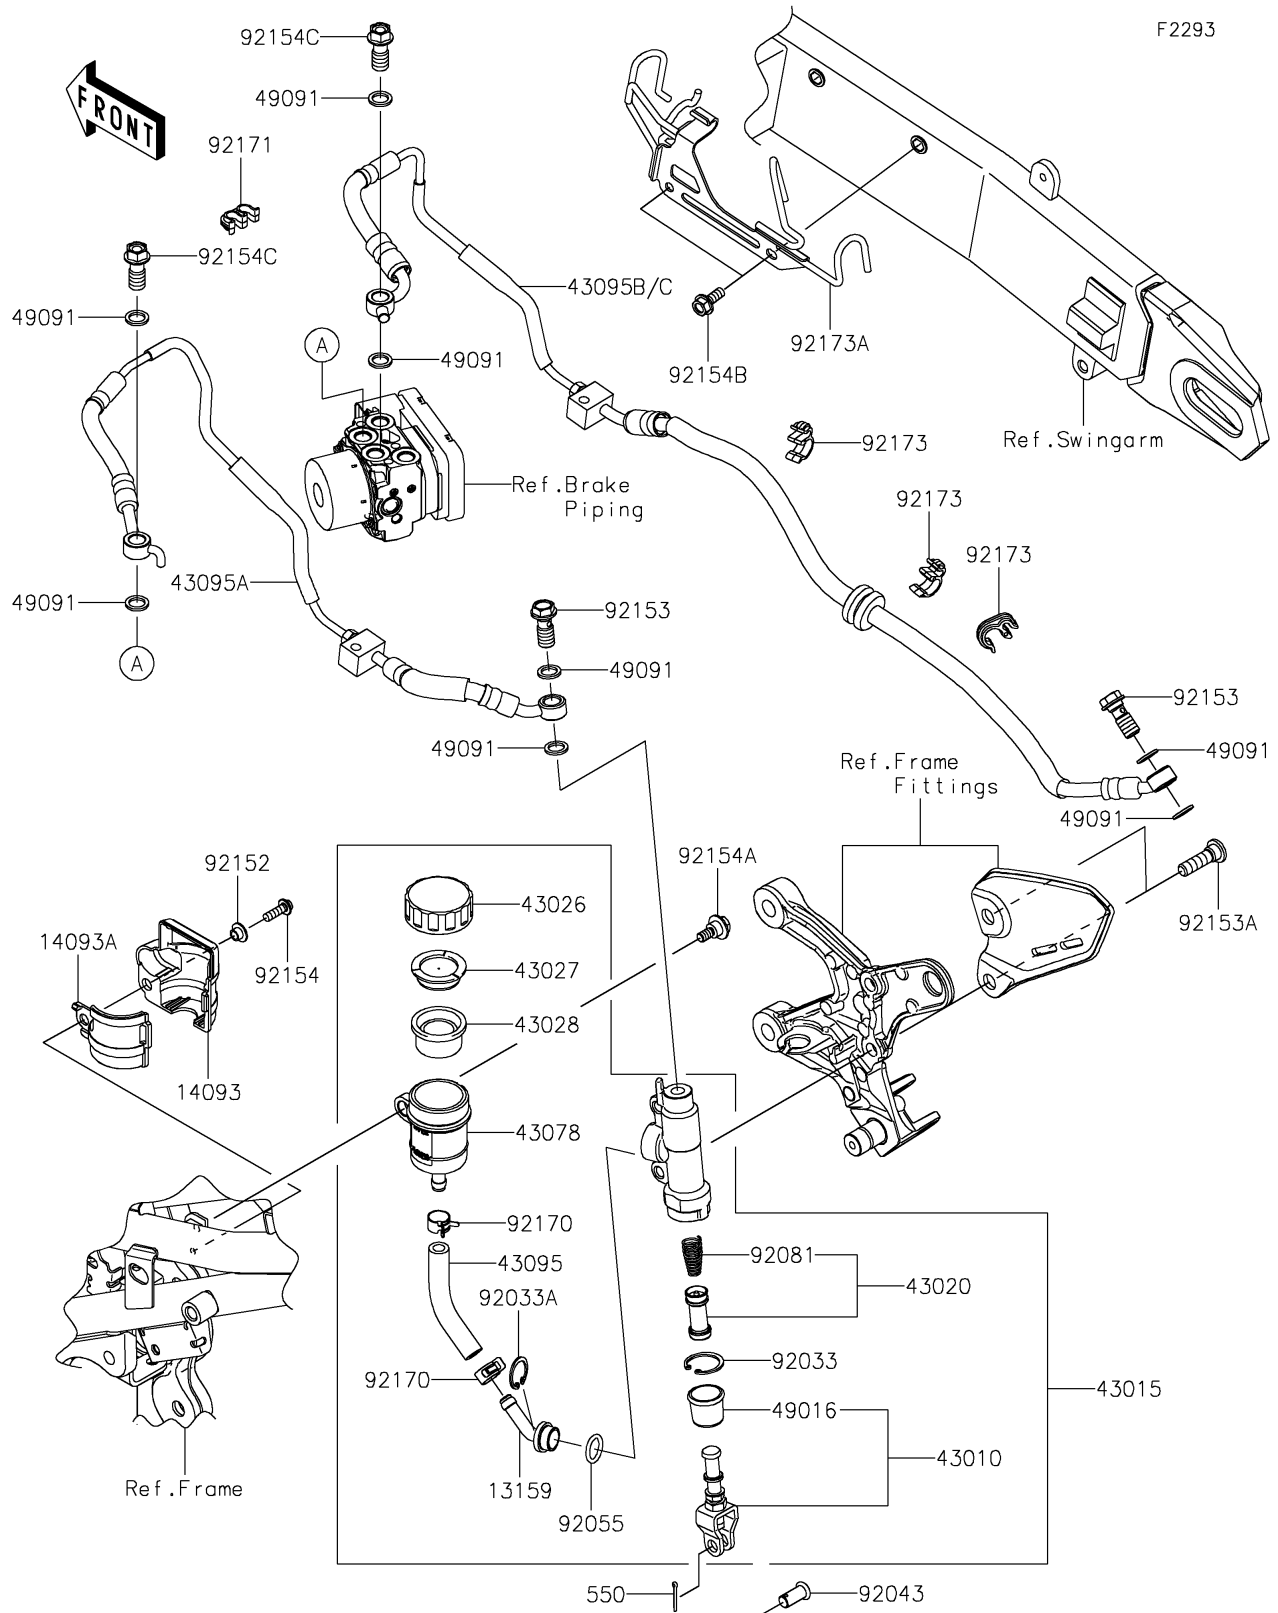

2023 Z900RS

PARTS DIAGRAM

Rear Master Cylinder

2023 Z900RS

PARTS LIST

Rear Master Cylinder

ITEM NAME	PART NUMBER	QUANTITY
CONNECTOR (Ref # 13159)	13159-0008	1
COVER,RR RESERVOIR,OUTER (Ref # 14093)	14093-0653	1
COVER,RR RESERVOIR,INNER (Ref # 14093A)	14093-0654	1
ROD-ASSY-BRAKE (Ref # 43010)	43010-0020	1
CYLINDER-ASSY-MASTER,RR (Ref # 43015)	43015-0664	1
PISTON-COMP-BRAKE (Ref # 43020)	43020-1057	1
CAP-BRAKE (Ref # 43026)	43026-0009	1
PLATE-DIAPHRAGM (Ref # 43027)	43027-1053	1
DIAPHRAGM (Ref # 43028)	43028-1065	1
RESERVOIR (Ref # 43078)	43078-0060	1
HOSE-BRAKE (Ref # 43095)	43095-1496	1
HOSE-BRAKE,RR M/CYL.-ABS UNIT (Ref # 43095A)	43095-1721	1
HOSE-BRAKE,ABS UNIT-RR CALIPER (Ref # 43095C)	43095-1980	1
COVER-SEAL,BRAKE PISTON (Ref # 49016)	49016-1103	1
WASHER-SEAL,10.1X14.5X1.5 (Ref # 49091)	49091-0001	8
RING-SNAP,20.9X24.6X1.2 (Ref # 92033)	92033-0079	1
RING-SNAP,20.5MM (Ref # 92033A)	92033-1186	1
PIN,8X17 (Ref # 92043)	92043-0104	1
RING-O,14.8X2.4 (Ref # 92055)	92055-0741	1
SPRING,MASTER CYLINDER (Ref # 92081)	92081-1737	1
COLLAR,5.3X7.3X5.3 (Ref # 92152)	92152-2190	1
BOLT,OIL,L=23 (Ref # 92153)	92153-0627	2
BOLT,SOCKET,8X30 (Ref # 92153A)	92153-1624	2
BOLT,SOCKET,5X16 (Ref # 92154)	92154-0209	1
BOLT,FLANGED,6X16 (Ref # 92154A)	92154-0385	1
BOLT,FLANGED,6X16 (Ref # 92154B)	92154-0899	2
BOLT,BANJO,10X22 (Ref # 92154C)	92154-1138	2
CLAMP,HOSE (Ref # 92170)	92170-1091	2
CLAMP (Ref # 92171)	92171-0817	1

2023 Z900RS

PARTS LIST

Rear Master Cylinder

ITEM NAME	PART NUMBER	QUANTITY
CLAMP,HOSE&SENSOR LINE (Ref # 92173)	92173-1613	3
CLAMP,HOSE&SENSOR LINE (Ref # 92173A)	92173-2115	1
PIN-COTTER,2.0X15 (Ref # 550)	550AA2015	1