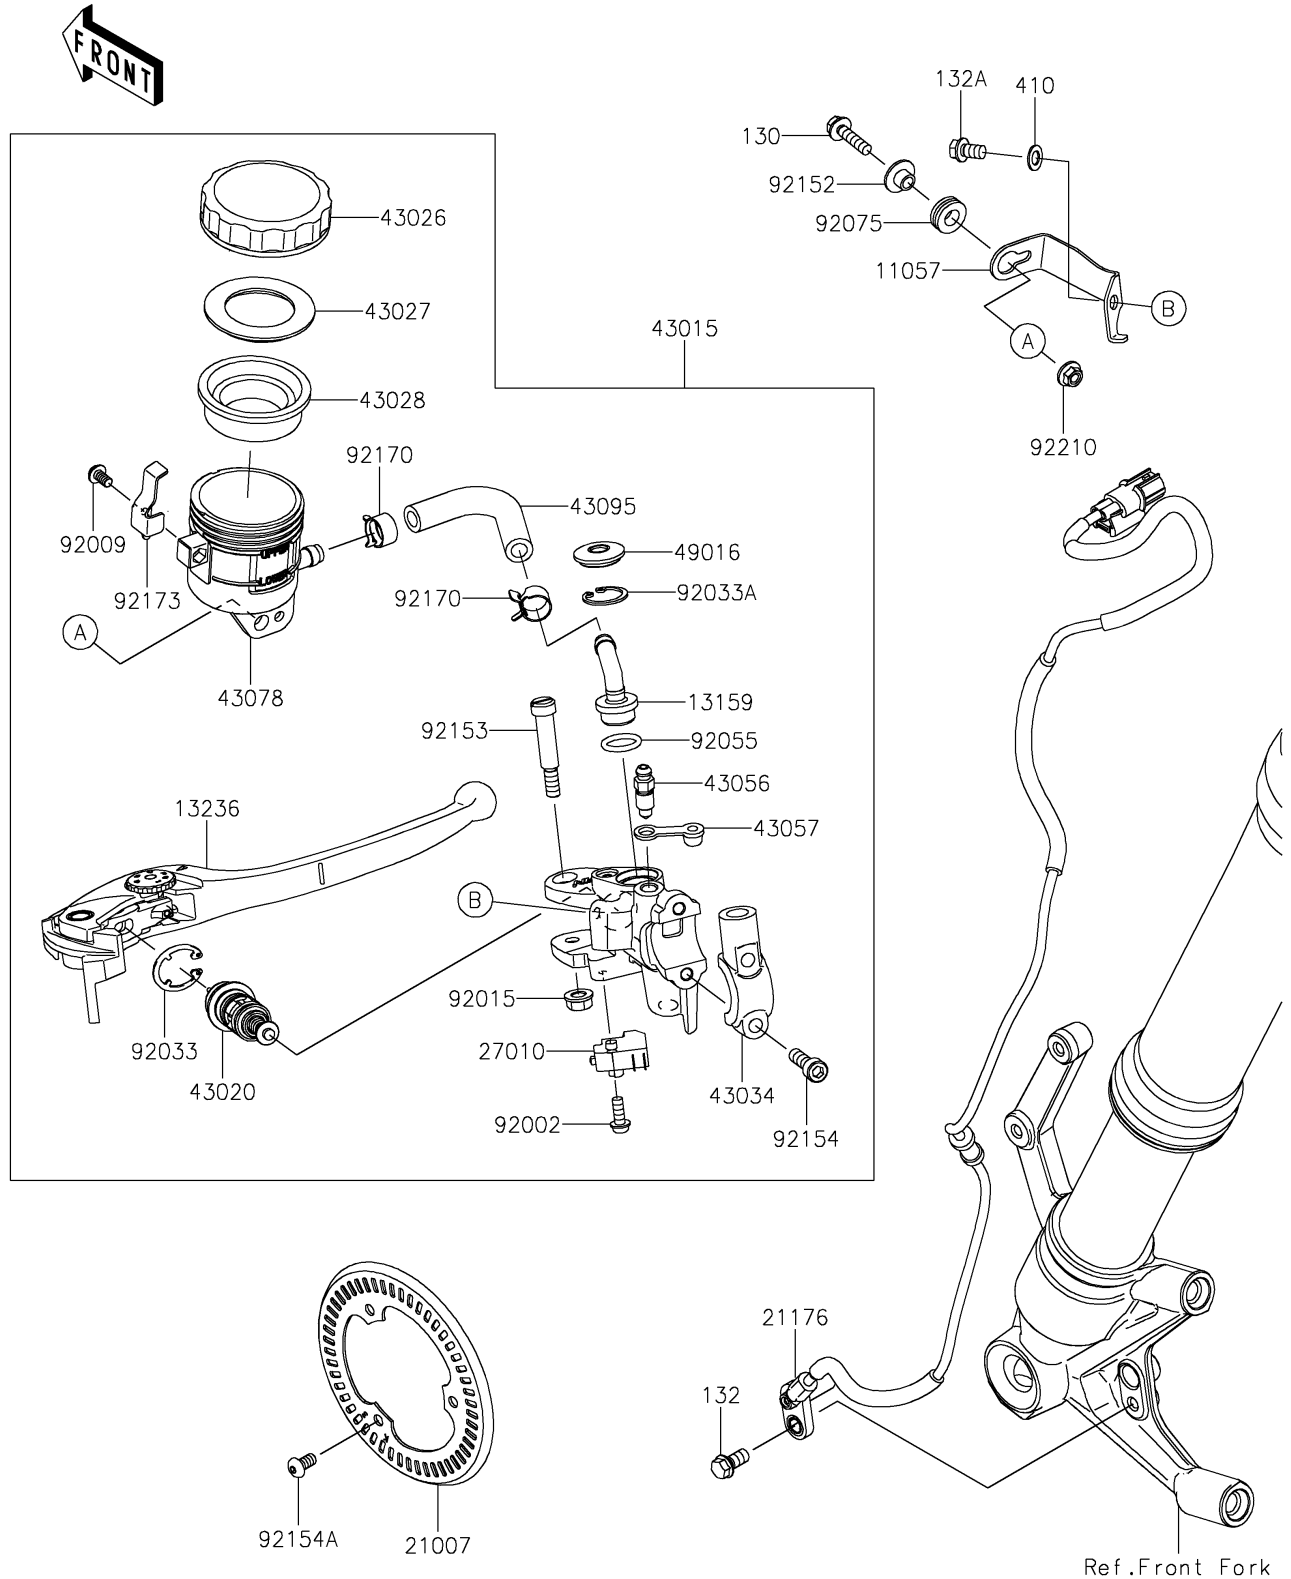

2022 Z900RS ABS

PARTS DIAGRAM

Front Master Cylinder

F2291

2022 Z900RS ABS

PARTS LIST

Front Master Cylinder

ITEM NAME	PART NUMBER	QUANTITY
BRACKET,RESERVOIR TANK (Ref # 11057)	11057-1345	1
CONNECTOR (Ref # 13159)	13159-1061	1
LEVER-COMP,FRONT BRAKE (Ref # 13236)	13236-0139	1
ROTOR,FR SENSOR (Ref # 21007)	21007-0672	1
SENSOR,SPEED,FR (Ref # 21176)	21176-0848	1
SWITCH,BRAKE (Ref # 27010)	27010-0762	1
CYLINDER-ASSY-MASTER,FR (Ref # 43015)	43015-0663	1
PISTON-COMP-BRAKE (Ref # 43020)	43020-0020	1
CAP-BRAKE (Ref # 43026)	43026-1051	1
PLATE-DIAPHRAGM (Ref # 43027)	43027-1051	1
DIAPHRAGM,MASTER CYLINDER (Ref # 43028)	43028-1057	1
HOLDER-BRAKE,MASTER CYLINDER (Ref # 43034)	43034-0057	1
BREATHER-BRAKE (Ref # 43056)	43056-1056	1
CAP-BREATHER (Ref # 43057)	43057-1001	1
RESERVOIR (Ref # 43078)	43078-0591	1
HOSE-BRAKE (Ref # 43095)	43095-1486	1
COVER-SEAL (Ref # 49016)	49016-1147	1
BOLT,SCREW,4X12 (Ref # 92002)	92002-1323	1
SCREW (Ref # 92009)	92009-1570	1
NUT,FLANGED,6MM (Ref # 92015)	92015-1528	1
RING-SNAP (Ref # 92033)	92033-0034	1
RING-SNAP,20.5MM (Ref # 92033A)	92033-1186	1
RING-O,14.8X2.4 (Ref # 92055)	92055-0741	1
DAMPER (Ref # 92075)	92075-161	1
COLLAR (Ref # 92152)	92152-0017	1
BOLT,LEVER (Ref # 92153)	92153-0868	1
BOLT,SOCKET,6X22 (Ref # 92154)	92154-1271	2
BOLT,SOCKET,5X10 (Ref # 92154A)	92154-1292	3
CLAMP,HOSE (Ref # 92170)	92170-1091	2

2022 Z900RS ABS

PARTS LIST

Front Master Cylinder

ITEM NAME	PART NUMBER	QUANTITY
CLAMP (Ref # 92173)	92173-1790	1
NUT,FLANGED,5MM (Ref # 92210)	92210-0007	1
BOLT-FLANGED,5X20 (Ref # 130)	130BB0520	1
BOLT-FLANGED-SMALL,6X12 (Ref # 132)	132BA0612	1
BOLT-FLANGED-SMALL,6X10 (Ref # 132A)	132BB0610	1
WASHER-PLAIN-SMALL,6MM (Ref # 410)	410AB0600	1