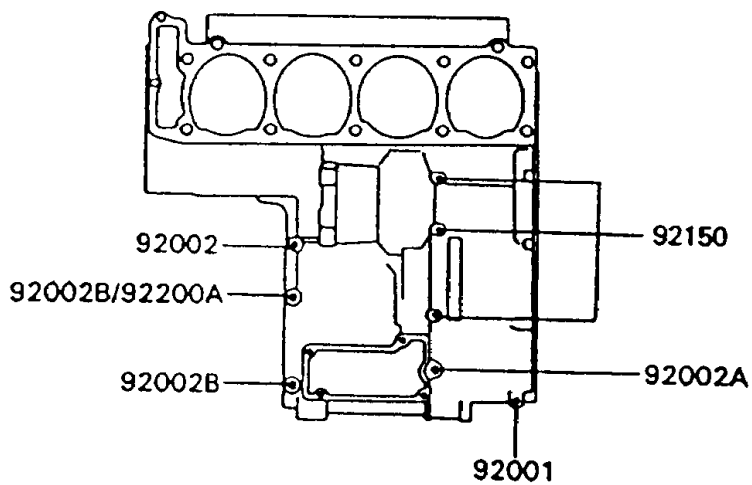

1992 Concours PARTS DIAGRAM

Crankcase Bolt Pattern

E1412

Upper Case

Lower Case

1992 Concours PARTS LIST

Crankcase Bolt Pattern

ITEM NAME	PART NUMBER	QUANTITY
BOLT,6X38 (Ref # 92001)	92001-1899	1
BOLT,6X55 (Ref # 92002)	92002-1054	1
BOLT,6X85 (Ref # 92002A)	92002-1306	1
BOLT,8X63 (Ref # 92002B)	92002-1308	1
BOLT,6X120 (Ref # 92002C)	92002-1654	1
BOLT,6X115 (Ref # 92150)	92150-1140	1
BOLT,9X90 (Ref # 92150A)	92150-1364	1
BOLT,9X140 (Ref # 92150B)	92150-1365	1
BOLT,7X38 (Ref # 92150C)	92150-1367	1
WASHER,9.5X18X1.2 (Ref # 92200)	92200-1037	1
WASHER,8.5X16X1.2 (Ref # 92200A)	92200-1063	1