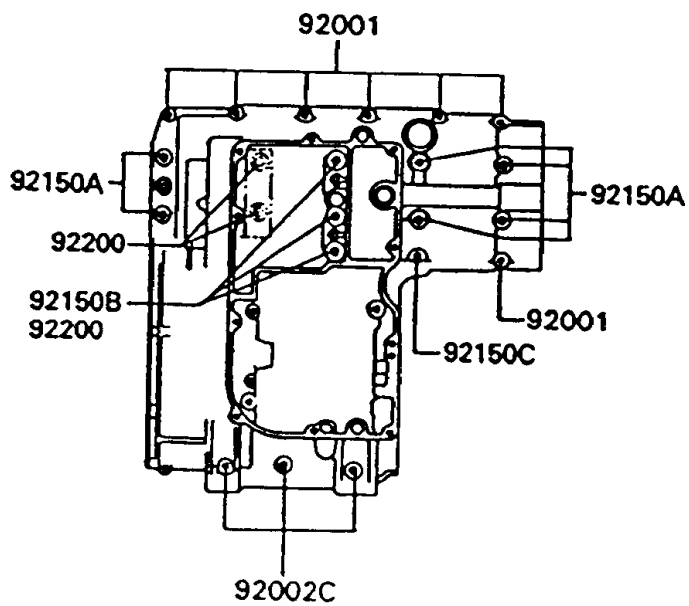

1992 Concours PARTS DIAGRAM

Crankcase Bolt Pattern

E1412

Upper Case

Lower Case

1992 Concours PARTS LIST

Crankcase Bolt Pattern

ITEM NAME	PART NUMBER	QUANTITY
BOLT,6X38 (Ref # 92001)	92001-1899	1
BOLT,6X55 (Ref # 92002)	92002-1054	1
BOLT,6X85 (Ref # 92002A)	92002-1306	1
BOLT,8X63 (Ref # 92002B)	92002-1308	1
BOLT,6X120 (Ref # 92002C)	92002-1654	1
BOLT,6X115 (Ref # 92150)	92150-1140	1
BOLT,9X90 (Ref # 92150A)	92150-1364	1
BOLT,9X140 (Ref # 92150B)	92150-1365	1
BOLT,7X38 (Ref # 92150C)	92150-1367	1
WASHER,9.5X18X1.2 (Ref # 92200)	92200-1037	1
WASHER,8.5X16X1.2 (Ref # 92200A)	92200-1063	1