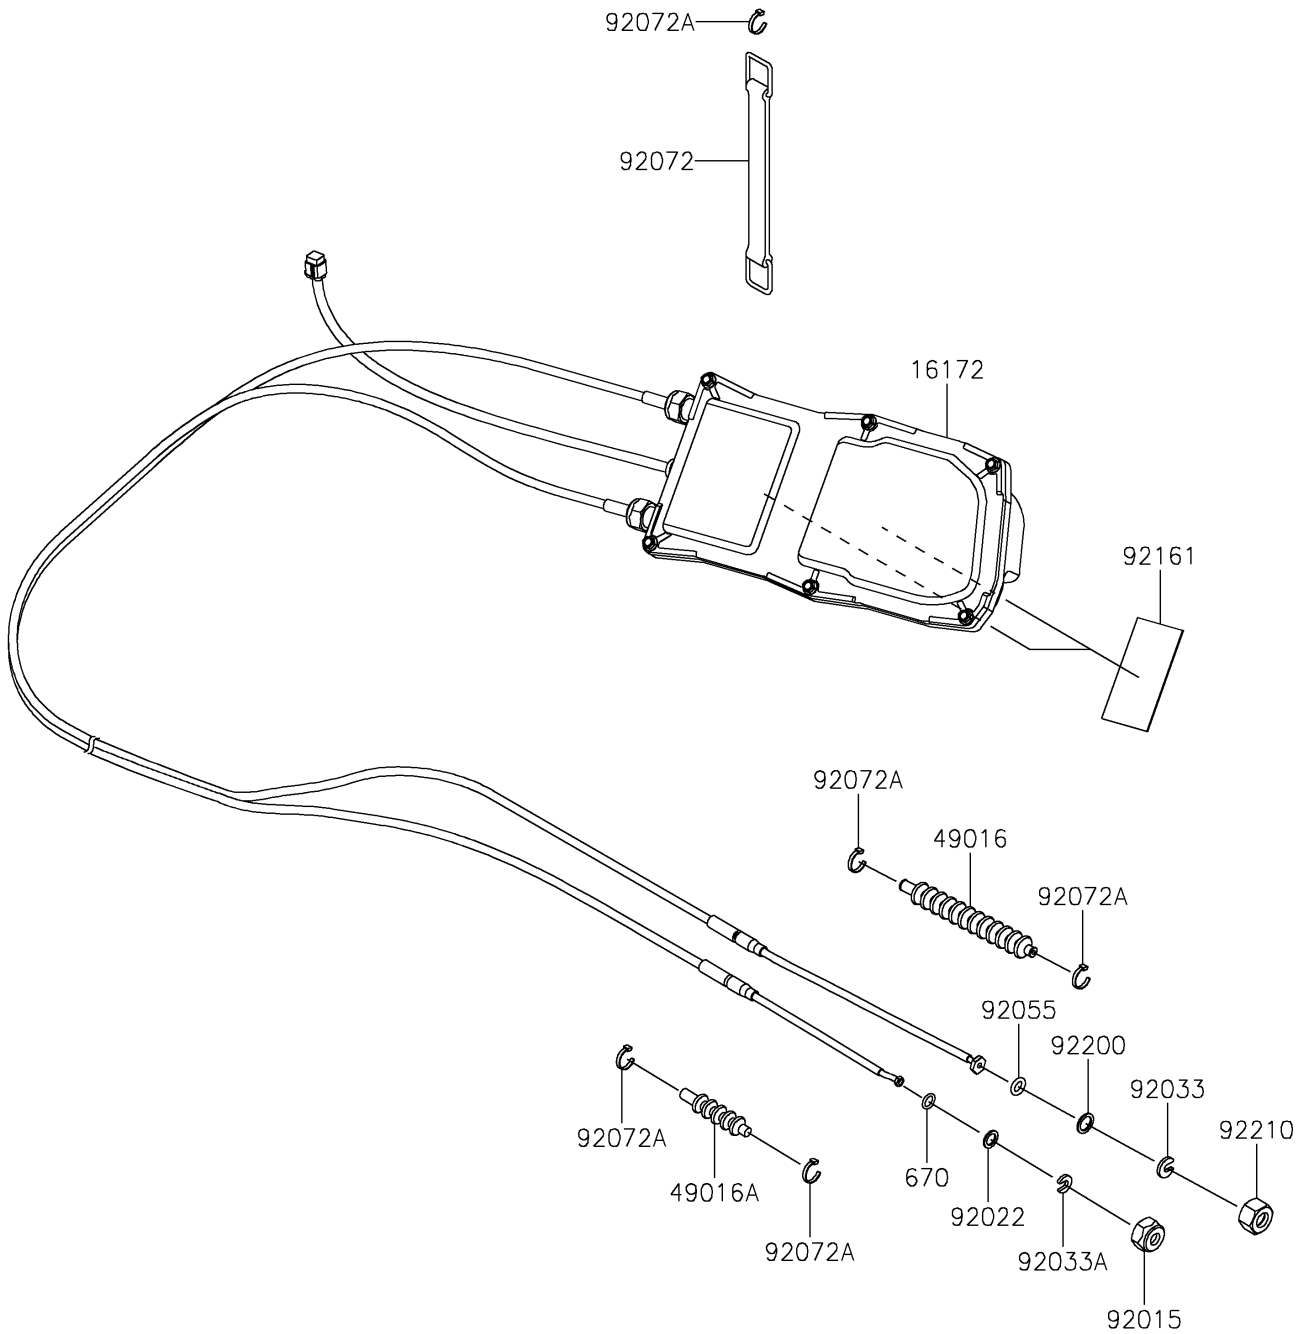

2023 JET SKI® ULTRA® 310LX PARTS DIAGRAM

Control

F3177

2023 JET SKI® ULTRA® 310LX PARTS LIST

Control

ITEM NAME	PART NUMBER	QUANTITY
ACTUATOR,JET PUMP (Ref # 16172)	16172-0570	1
COVER-SEAL (Ref # 49016)	49016-0695	1
COVER-SEAL,TILT CABLE (Ref # 49016A)	49016-3702	1
NUT,20MM (Ref # 92015)	92015-526	1
WASHER (Ref # 92022)	92022-535	1
RING-SNAP (Ref # 92033)	92033-3735	1
RING-SNAP,7.7X17.5X3.0 (Ref # 92033A)	92033-3737	1
RING-O (Ref # 92055)	92055-3778	1
BAND,BATTERY (Ref # 92072)	92072-3879	1
BAND,L=100.08 (Ref # 92072A)	92072-3882	5
DAMPER (Ref # 92161)	92161-3728	2
WASHER,14.5X20X1.5 (Ref # 92200)	92200-3793	1
NUT,22MM (Ref # 92210)	92210-3772	1
O RING,11MM (Ref # 670)	670B2011	1