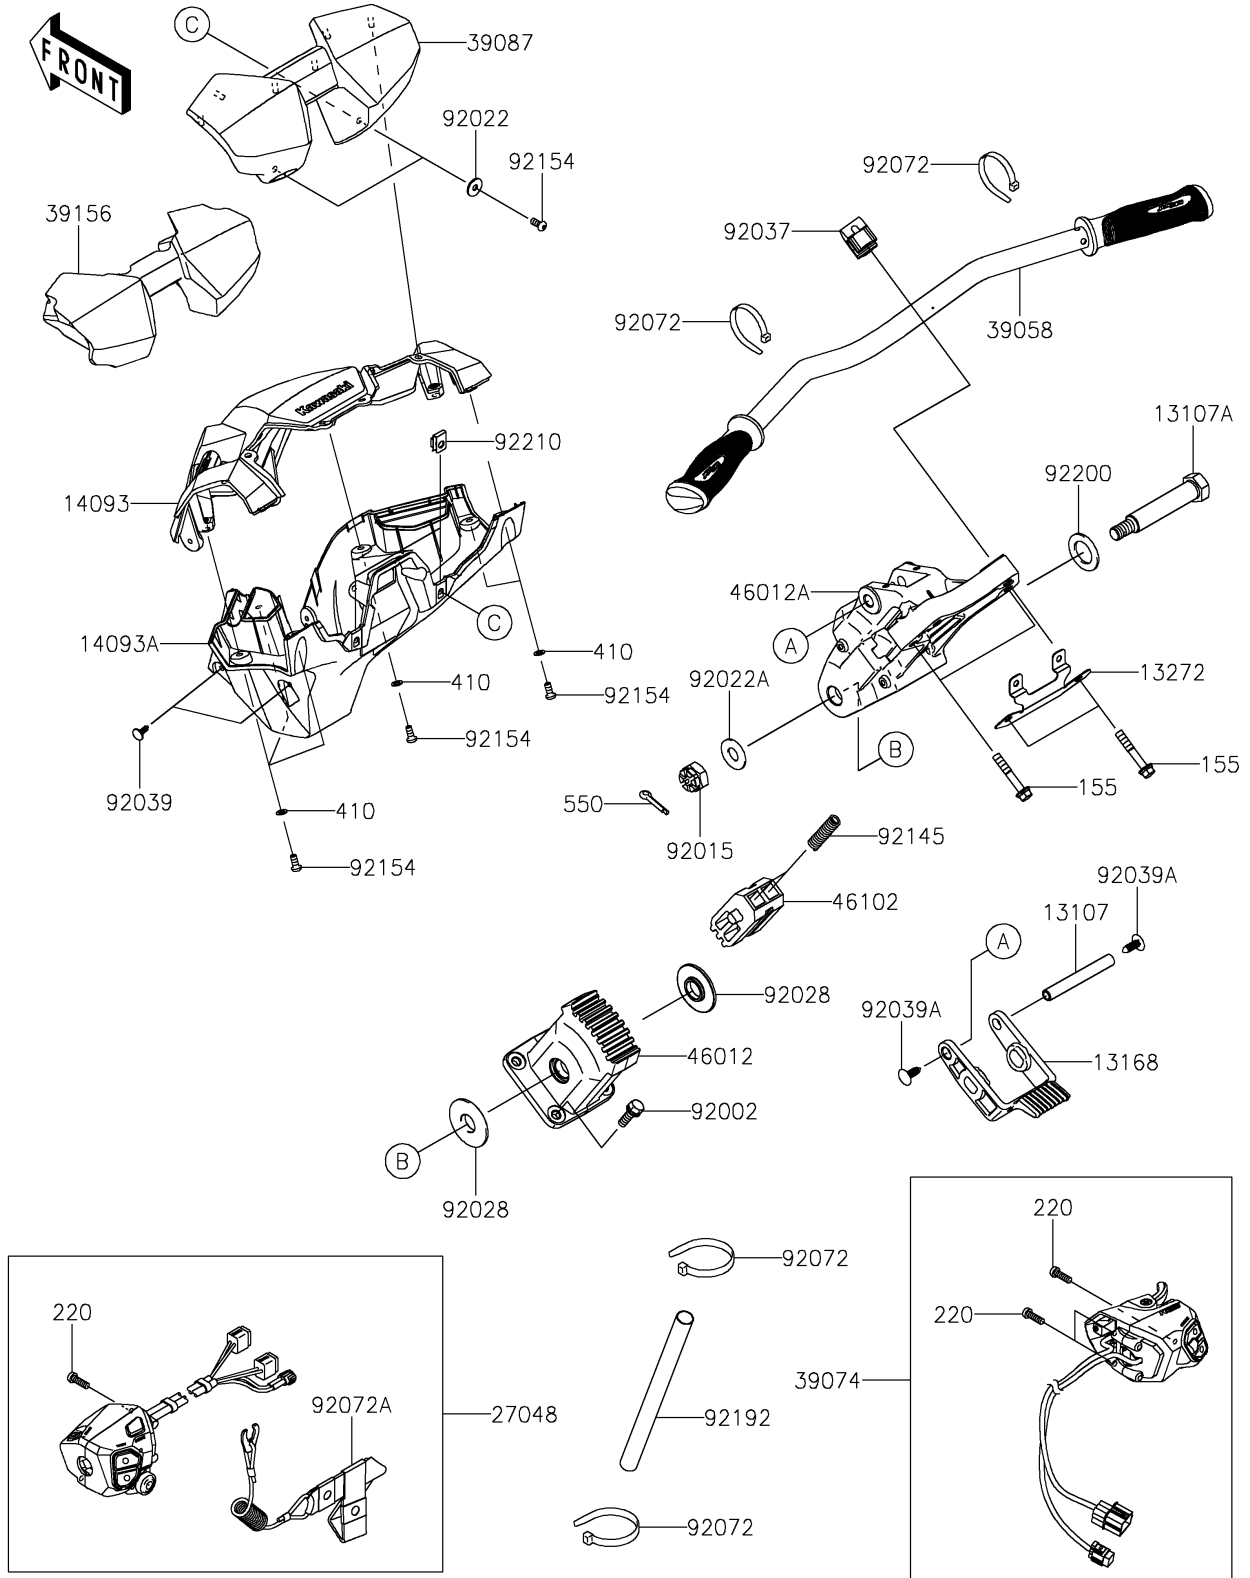

2023 JET SKI® ULTRA® 310LX PARTS DIAGRAM

Handlebar

F3172

2023 JET SKI® ULTRA® 310LX PARTS LIST

Handlebar

ITEM NAME	PART NUMBER	QUANTITY
SHAFT (Ref # 13107)	13107-3795	1
SHAFT,HANDLE HOLDER PIVOT (Ref # 13107A)	13107-3803	1
LEVER (Ref # 13168)	13168-3754	1
PLATE (Ref # 13272)	13272-3972	1
COVER,HANDLE,FR (Ref # 14093)	14093-1176	1
COVER,HANDLE,RR (Ref # 14093A)	14093-1177	1
SWITCH-ASSY,STOP&START (Ref # 27048)	27048-0054	1
HANDLE-COMP,BLACK (Ref # 39058)	39058-0044-6Z	1
LEVER-ASSY-THROTTLE (Ref # 39074)	39074-0014	1
PAD-HANDLE,BLACK (Ref # 39087)	39087-0016-6Z	1
PAD (Ref # 39156)	39156-2768	1
HOLDER-HANDLE,LWR (Ref # 46012)	46012-3730	1
HOLDER-HANDLE,UPP (Ref # 46012A)	46012-3733	1
ROD,HANDLE POSITION (Ref # 46102)	46102-3733	1
BOLT,8X25 (Ref # 92002)	92002-3774	4
NUT,CASTLE,14MM (Ref # 92015)	92015-3805	1
WASHER,6.5X20X1.5 (Ref # 92022)	92022-3710	2
WASHER,15X34X2.0 (Ref # 92022A)	92022-3738	1
BUSHING (Ref # 92028)	92028-3743	2
CLAMP,HANDLEBAR (Ref # 92037)	92037-503	2
RIVET (Ref # 92039)	92039-3787	4
RIVET (Ref # 92039A)	92039-3788	2
BAND,L=188.85 (Ref # 92072)	92072-0105	4
BAND,TETHER SWITCH (Ref # 92072A)	92072-0891	1
SPRING (Ref # 92145)	92145-3723	2
BOLT,SOCKET,6X14 (Ref # 92154)	92154-3988	8
TUBE,35X37X200 (Ref # 92192)	92192-1990	1
WASHER,21X34X2 (Ref # 92200)	92200-3802	1
NUT,6MM (Ref # 92210)	92210-3768	2

2023 JET SKI® ULTRA® 310LX PARTS LIST

Handlebar

ITEM NAME	PART NUMBER	QUANTITY
BOLT-WSP-SMALL,8X50 (Ref # 155)	155R0850	4
SCREW-PAN-CROS,5X30 (Ref # 220)	220R0530	6
WASHER-PLAIN-SMALL,6MM (Ref # 410)	410S0600	6
PIN-COTTER,3X35 (Ref # 550)	550S3035	1