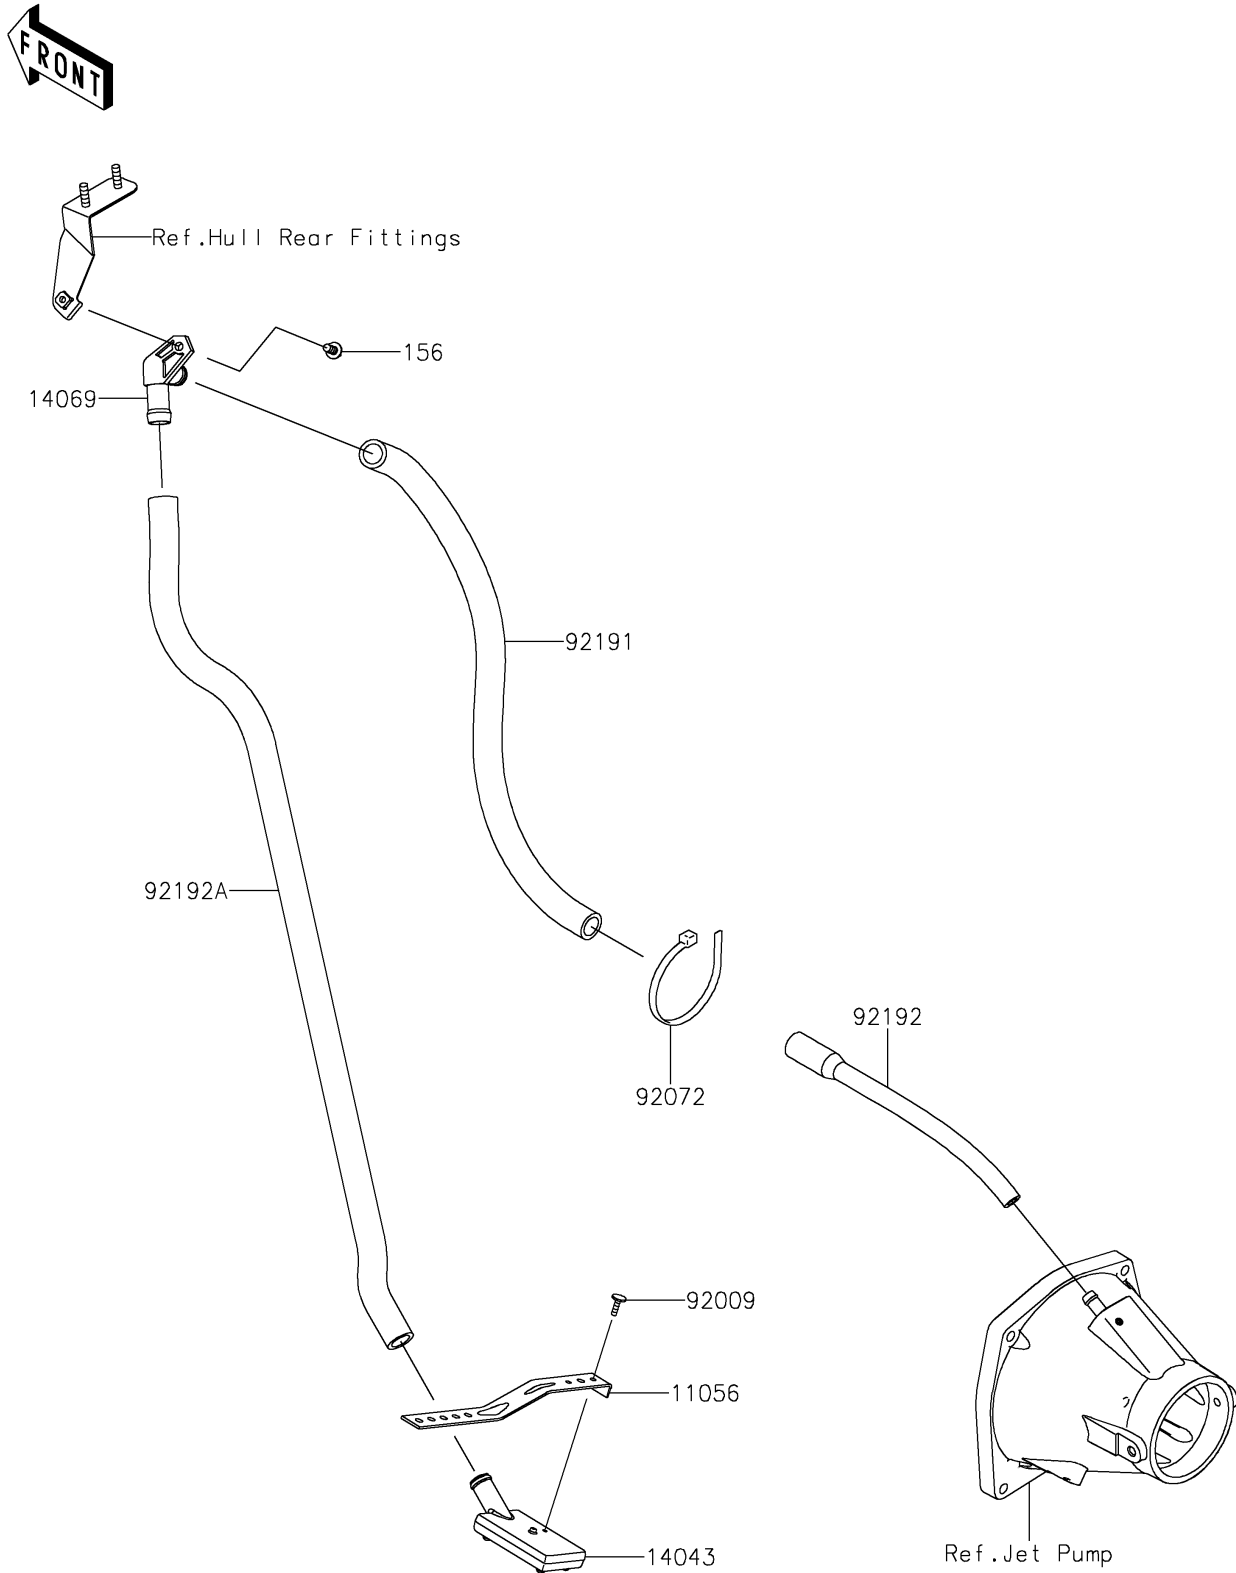

2023 JET SKI® ULTRA® 310LX PARTS DIAGRAM

Bilge System

F3145

2023 JET SKI® ULTRA® 310LX PARTS LIST

Bilge System

ITEM NAME	PART NUMBER	QUANTITY
BRACKET,LH&RH (Ref # 11056)	11056-3721	1
FILTER (Ref # 14043)	14043-3711	1
BREATHER (Ref # 14069)	14069-3708	1
SCREW,TAPPING,4X14 (Ref # 92009)	92009-3762	1
BAND,L=188.85 (Ref # 92072)	92072-0105	1
TUBE,FILTER-BREATHER (Ref # 92191)	92191-3989	1
TUBE,HULL-NOZZLE (Ref # 92192)	92192-3753	1
TUBE,FILTER-BREATHER (Ref # 92192A)	92192-3755	1
BOLT-WP,6X16 (Ref # 156)	156R0616	1