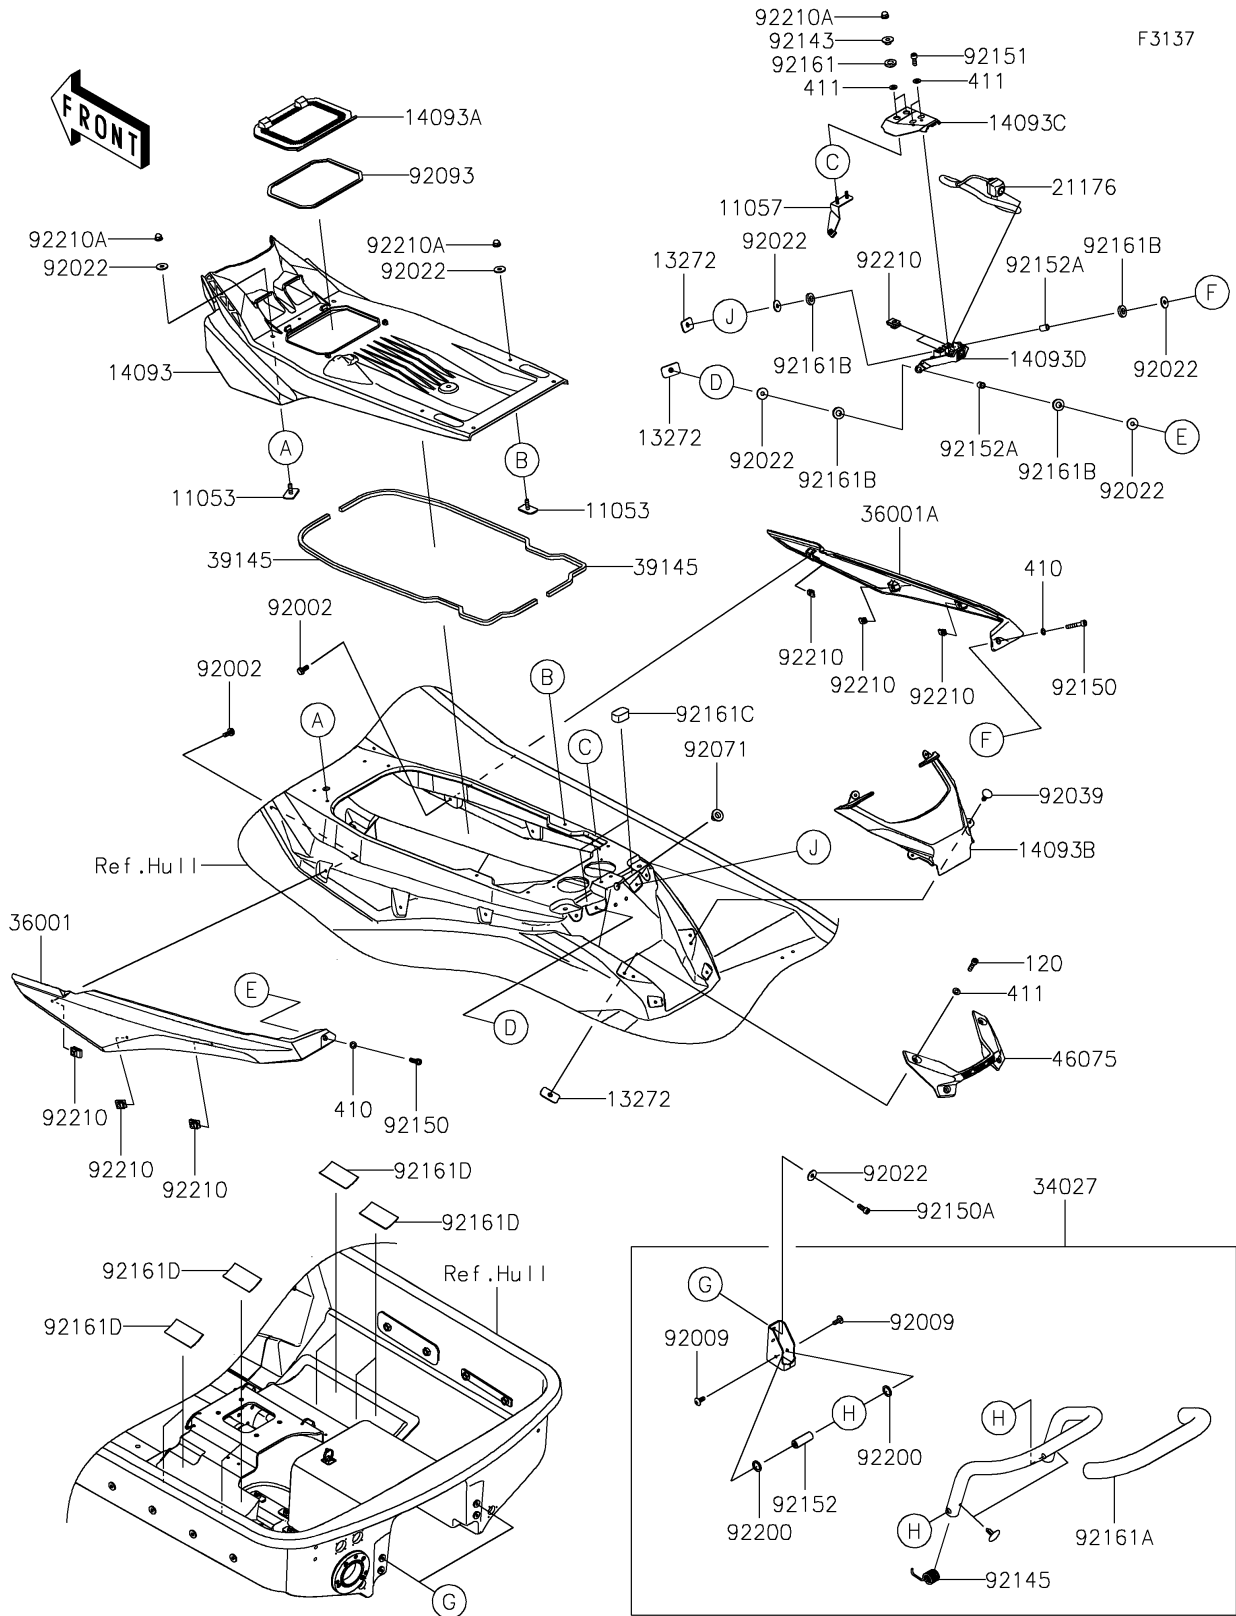

2023 JET SKI® ULTRA® 310LX PARTS DIAGRAM

Hull Rear Fittings

2023 JET SKI® ULTRA® 310LX PARTS LIST

Hull Rear Fittings

ITEM NAME	PART NUMBER	QUANTITY
BRACKET (Ref # 11053)	11053-3776	6
BRACKET (Ref # 11057)	11057-7387	1
PLATE (Ref # 13272)	13272-3861	6
COVER,SEAT UNDER (Ref # 14093)	14093-1171	1
COVER,MAINTENANCE NOTE (Ref # 14093A)	14093-1172	1
COVER,RR STORAGE (Ref # 14093B)	14093-1173	1
COVER,RR CAMERA,UPP (Ref # 14093C)	14093-1174	1
COVER,RR CAMERA,LWR (Ref # 14093D)	14093-1175	1
SENSOR,RR CAMERA (Ref # 21176)	21176-1139	1
STEP-ASSY (Ref # 34027)	34027-0027	1
COVER-SIDE,RR,LH,M.S.GOLD (Ref # 36001)	36001-0714-66U	1
COVER-SIDE,RR,RH,M.S.GOLD (Ref # 36001A)	36001-0715-66U	1
TRIM-SEAL,10X10X1085 (Ref # 39145)	39145-0738	2
GRIP,RR DECK (Ref # 46075)	46075-0657	1
BOLT,6X16 (Ref # 92002)	92002-3728	6
SCREW,6X15 (Ref # 92009)	92009-3830	4
WASHER,6.5X20X1.5 (Ref # 92022)	92022-3710	14
RIVET (Ref # 92039)	92039-3788	4
GROMMET (Ref # 92071)	92071-3826	1
SEAL (Ref # 92093)	92093-0761	1
COLLAR (Ref # 92143)	92143-3749	2
SPRING (Ref # 92145)	92145-2249	2
BOLT,SOCKET,6X35 (Ref # 92150)	92150-1887	2
BOLT,SOCKET,6X18 (Ref # 92150A)	92150-3775	4
BOLT,SOCKET,6X16 (Ref # 92151)	92151-3770	2
COLLAR (Ref # 92152)	92152-1593	2
COLLAR (Ref # 92152A)	92152-2900	2
DAMPER (Ref # 92161)	92161-0117	2
DAMPER (Ref # 92161A)	92161-1427	1

2023 JET SKI® ULTRA® 310LX PARTS LIST

Hull Rear Fittings

ITEM NAME	PART NUMBER	QUANTITY
DAMPER,10X20X4 (Ref # 92161B)	92161-2458	4
DAMPER,30X45X20 (Ref # 92161C)	92161-2467	2
DAMPER (Ref # 92161D)	92161-3728	8
WASHER,14.5X20X1.5 (Ref # 92200)	92200-3793	4
NUT,6MM (Ref # 92210)	92210-3768	8
NUT,CAP,6MM (Ref # 92210A)	92210-3785	8
BOLT-SOCKET,6X25 (Ref # 120)	120R0625	4
WASHER-PLAIN-SMALL,6MM (Ref # 410)	410S0600	2
WASHER-PLAIN,6MM (Ref # 411)	411S0600	8