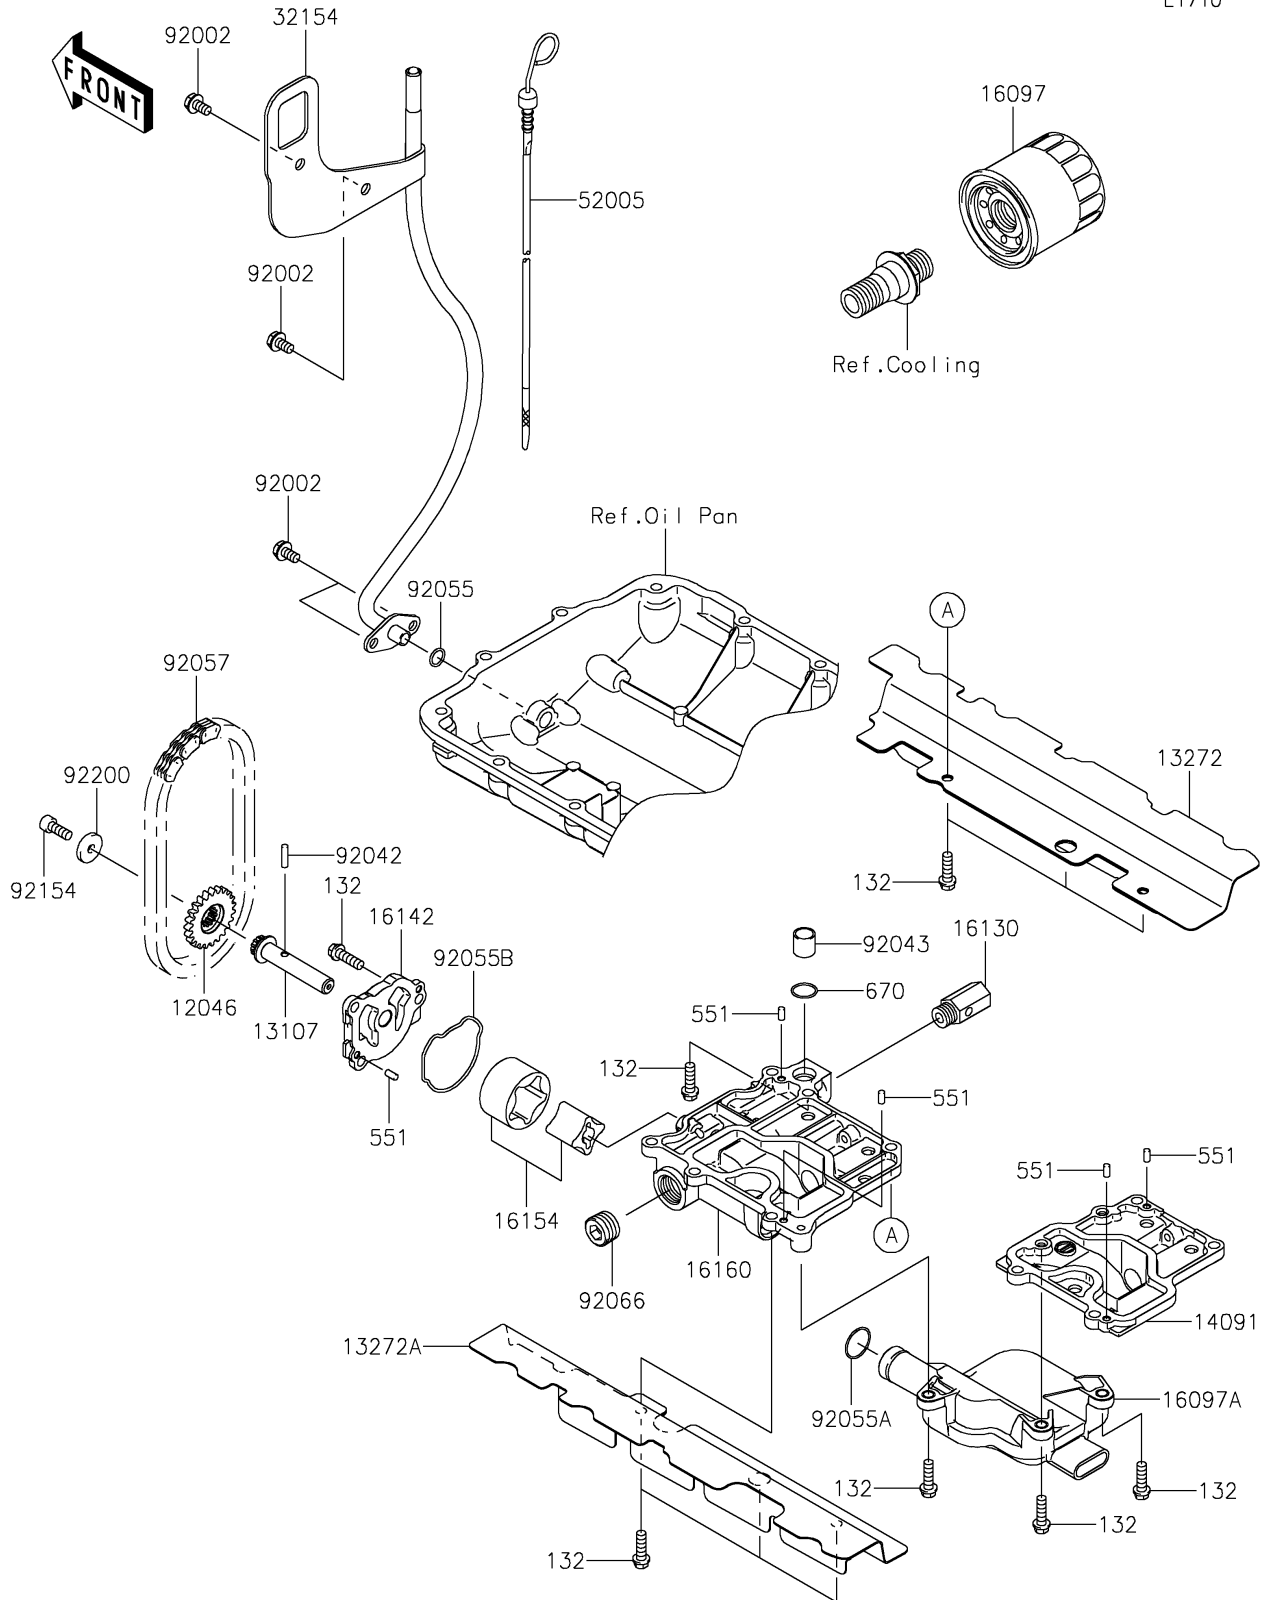

2023 JET SKI® ULTRA® 310LX PARTS DIAGRAM

Oil Pump

E1710

2023 JET SKI® ULTRA® 310LX PARTS LIST

Oil Pump

ITEM NAME	PART NUMBER	QUANTITY
SPROCKET,23T (Ref # 12046)	12046-3708	1
SHAFT (Ref # 13107)	13107-0730	1
PLATE,RH (Ref # 13272)	13272-1563	1
PLATE,LH (Ref # 13272A)	13272-1798	1
COVER (Ref # 14091)	14091-3767	1
FILTER-ASSY-OIL (Ref # 16097)	16097-0007	1
FILTER-ASSY-OIL (Ref # 16097A)	16097-3702	1
VALVE-ASSY-RELIEF (Ref # 16130)	16130-3701	1
COVER-PUMP (Ref # 16142)	16142-3703	1
ROTOR-PUMP (Ref # 16154)	16154-1124	1
BODY,OIL PUMP (Ref # 16160)	16160-0705	1
PIPE,OIL LEVEL (Ref # 32154)	32154-3721	1
GAUGE,OIL LEVEL (Ref # 52005)	52005-0729	1
BOLT,6X12 (Ref # 92002)	92002-3763	4
PIN,DOWEL,4X15.8 (Ref # 92042)	92042-014	1
PIN,11.5X14X14 (Ref # 92043)	92043-1279	1
RING-O,9.8X2.4 (Ref # 92055)	92055-1150	1
RING-O,19.8X1.9 (Ref # 92055A)	92055-1332	1
RING-O (Ref # 92055B)	92055-3764	1
CHAIN,OIL PUMP,98XRH2010-52L (Ref # 92057)	92057-3713	1
PLUG,PT1/2X12.5 (Ref # 92066)	92066-0002	1
BOLT,SOCKET,6X16 (Ref # 92154)	92154-3709	1
WASHER,6X20X3.2 (Ref # 92200)	92200-0120	1
BOLT-FLANGED-SMALL,6X20 (Ref # 132)	132BD0620	16
PIN-DOWEL (Ref # 551)	551R0408	5
O RING,14MM (Ref # 670)	670D2014	1