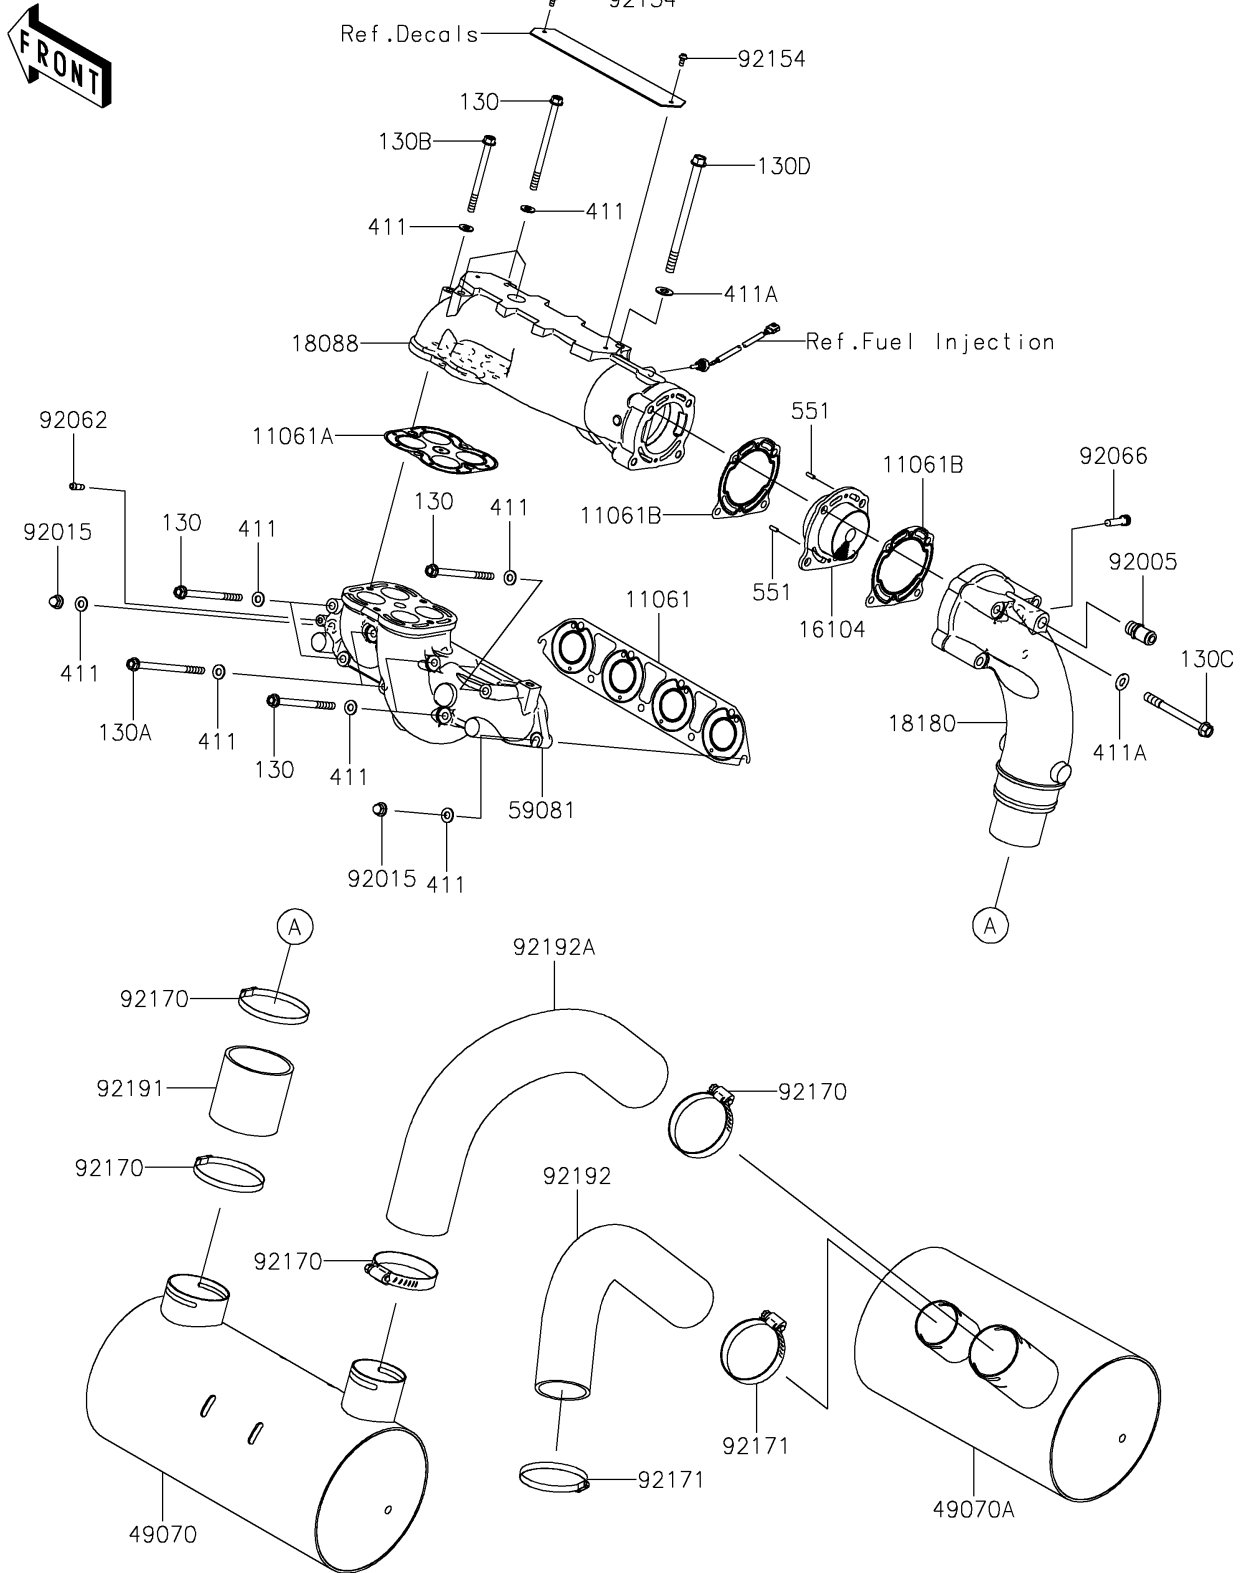

2023 JET SKI® ULTRA® 310LX PARTS DIAGRAM

Muffler(s)

E1140

2023 JET SKI® ULTRA® 310LX PARTS LIST

Muffler(s)

| ITEM NAME | PART NUMBER | QUANTITY |
|---------------------------------------|-------------|----------|
| GASKET,MANIFOLD EXHAUST (Ref # 11061) | 11061-3742 | 1 |
| GASKET,PIPE EXHAUST (Ref # 11061A) | 11061-3762 | 1 |
| GASKET,MUFFLER (Ref # 11061B) | 11061-3768 | 2 |
| FILTER-COMP,MUFFLER (Ref # 16104) | 16104-0012 | 1 |
| PIPE-EXHAUST (Ref # 18088) | 18088-3730 | 1 |
| BODY-MUFFLER (Ref # 18180) | 18180-0825 | 1 |
| MUFFLER-COMP,1ST (Ref # 49070) | 49070-0749 | 1 |
| MUFFLER-COMP,2ND (Ref # 49070A) | 49070-0750 | 1 |
| MANIFOLD-EXHAUST (Ref # 59081) | 59081-3744 | 1 |
| FITTING (Ref # 92005) | 92005-0728 | 1 |
| NUT,CAP,8MM (Ref # 92015) | 92015-1371 | 2 |
| NOZZLE (Ref # 92062) | 92062-0562 | 1 |
| PLUG,FILTER STOPPER (Ref # 92066) | 92066-0764 | 1 |
| BOLT,SOCKET,5X10 (Ref # 92154) | 92154-0211 | 2 |
| CLAMP (Ref # 92170) | 92170-3764 | 4 |
| CLAMP (Ref # 92171) | 92171-3715 | 2 |
| TUBE,PIPE EX-MUFFLER (Ref # 92191) | 92191-3986 | 1 |
| TUBE,2ND-TAIL PIPE (Ref # 92192) | 92192-3762 | 1 |
| TUBE,1ST-2ND (Ref # 92192A) | 92192-3860 | 1 |
| BOLT-FLANGED,8X120 (Ref # 130) | 130CD08120 | 8 |
| BOLT-FLANGED,8X140 (Ref # 130A) | 130CD08140 | 2 |
| BOLT-FLANGED,8X95 (Ref # 130B) | 130CD0895 | 1 |
| BOLT-FLANGED,10X100 (Ref # 130C) | 130CD10100 | 4 |
| BOLT-FLANGED,10X150 (Ref # 130D) | 130CD10150 | 1 |
| WASHER-PLAIN,8MM (Ref # 411) | 411S0800 | 13 |
| WASHER-PLAIN,10MM (Ref # 411A) | 411S1000 | 5 |
| PIN-DOWEL (Ref # 551) | 551R0412 | 2 |