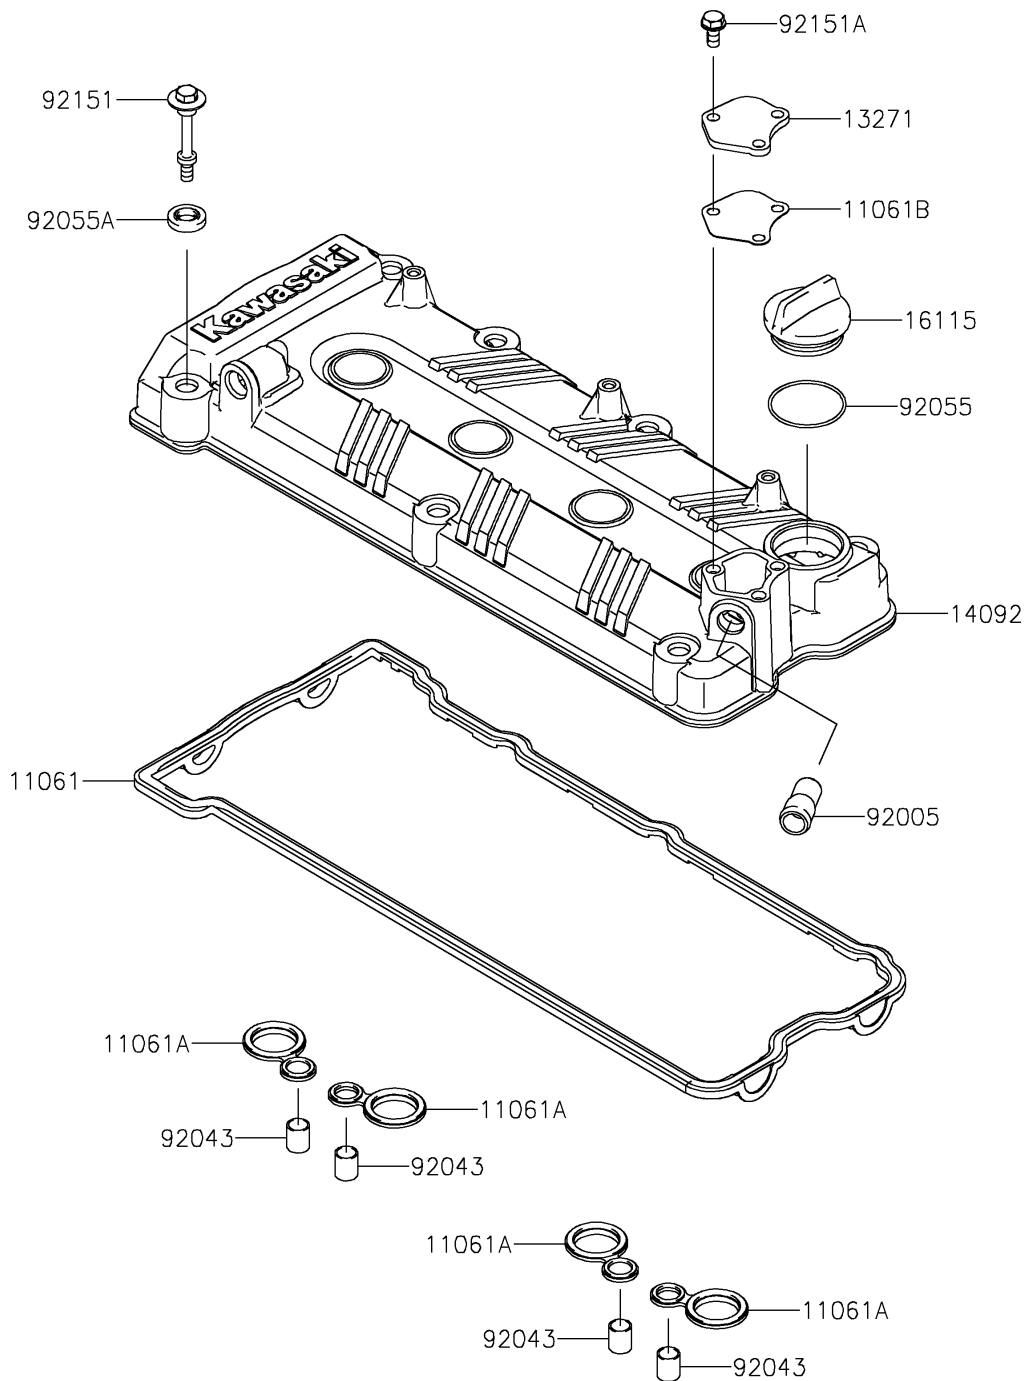

2023 JET SKI® ULTRA® 310LX PARTS DIAGRAM

Cylinder Head Cover

E1112

2023 JET SKI® ULTRA® 310LX PARTS LIST

Cylinder Head Cover

ITEM NAME	PART NUMBER	QUANTITY
GASKET,HEAD COVER (Ref # 11061)	11061-0090	1
GASKET,SPARK PLUG HOLE (Ref # 11061A)	11061-0105	4
GASKET,PLATE (Ref # 11061B)	11061-0814	1
PLATE (Ref # 13271)	13271-3898	1
COVER,HEAD (Ref # 14092)	14092-0836	1
CAP-OIL FILLER (Ref # 16115)	16115-1064	1
FITTING (Ref # 92005)	92005-3741	1
PIN,10.1X12X14 (Ref # 92043)	92043-4009	4
RING-O,38X1.9 (Ref # 92055)	92055-1295	1
RING-O,HEAD COVER BOLT (Ref # 92055A)	92055-1352	7
BOLT,HEAD COVER (Ref # 92151)	92151-1221	7
BOLT,6X14 (Ref # 92151A)	92151-3788	3