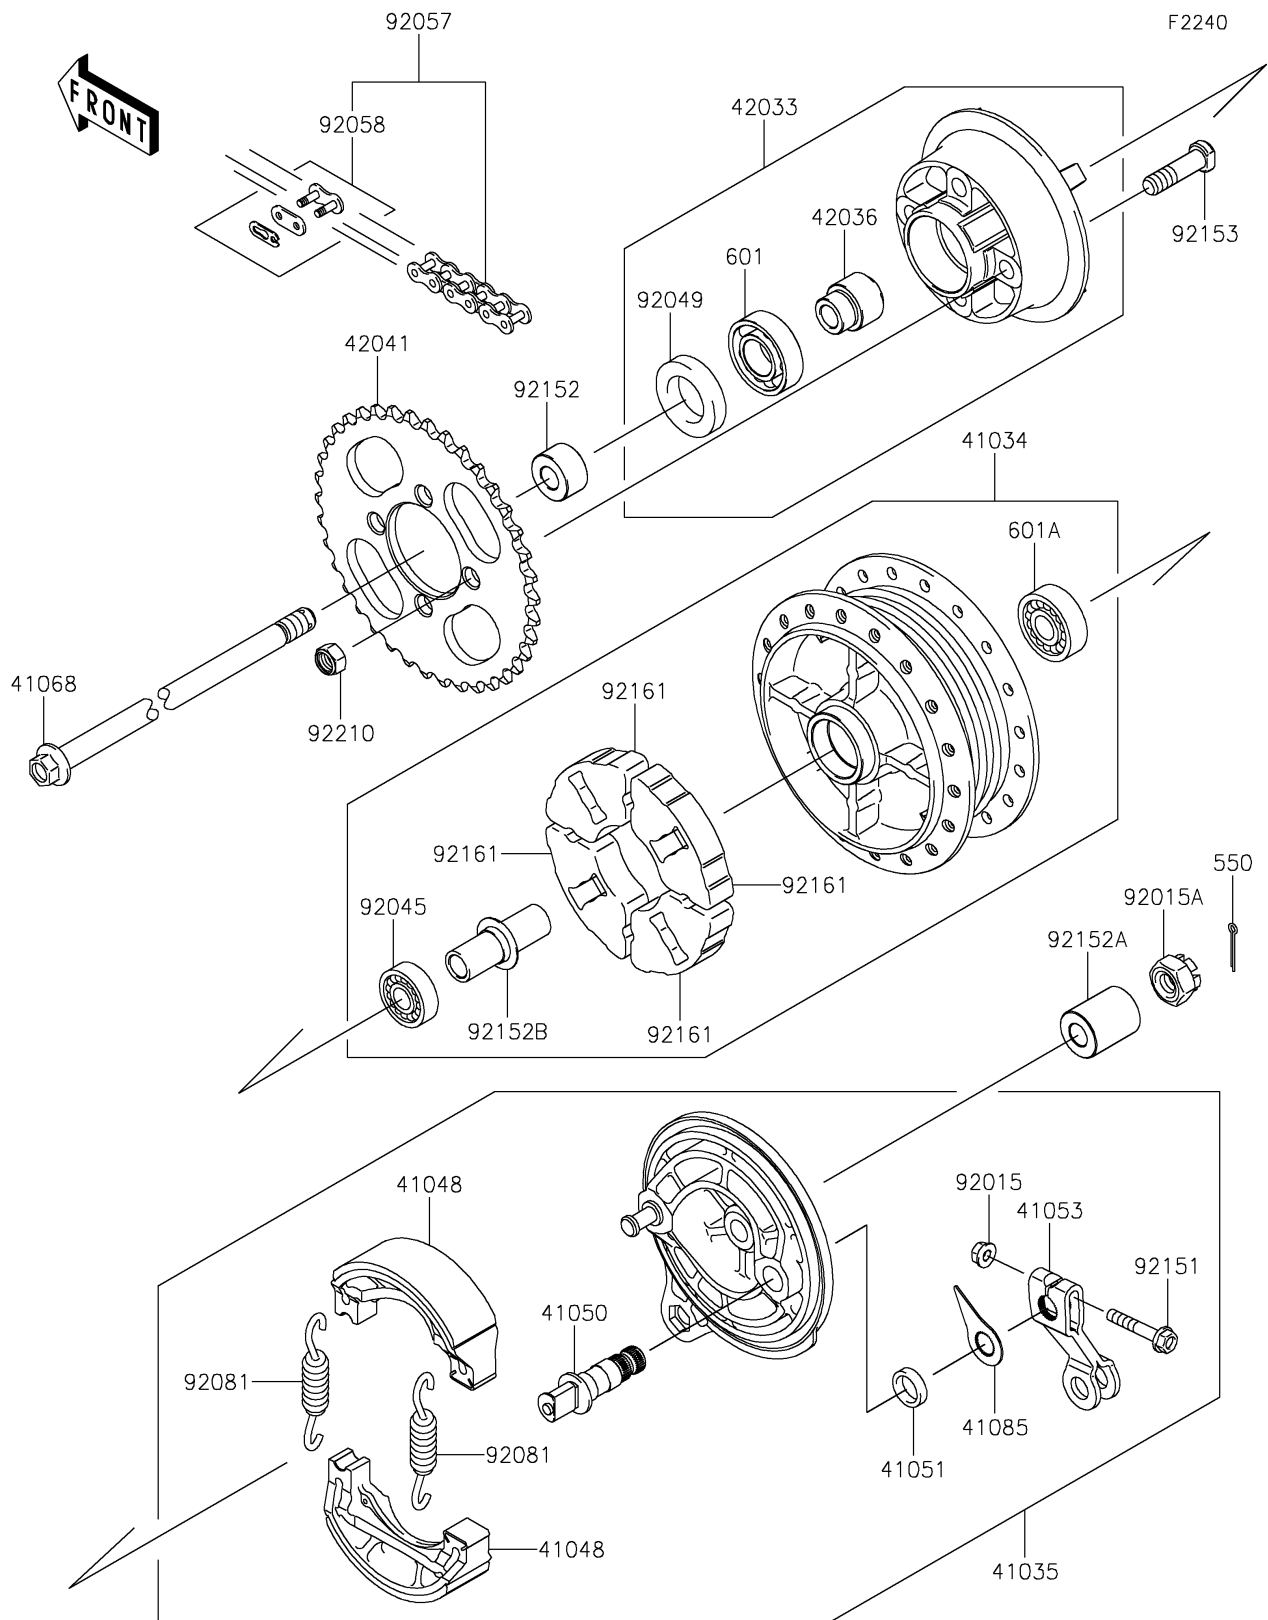

2023 KLX[®]110L

PARTS DIAGRAM

Rear Hub

2023 KLX®110L

PARTS LIST

Rear Hub

Kawasaki

Let the Good Times Roll®

ITEM NAME	PART NUMBER	QUANTITY
DRUM-ASSY,REAR BRAKE (Ref # 41034)	41034-0010	1
PANEL-ASSY-BRAKE,RR (Ref # 41035)	41035-0084	1
SHOE-BRAKE (Ref # 41048)	41048-1141	2
CAM-BRAKE (Ref # 41050)	41050-1082	1
SEAL,BRAKE CAM (Ref # 41051)	41051-001	1
LEVER-BRAKE CAM (Ref # 41053)	41053-0021	1
AXLE,RR (Ref # 41068)	41068-0016	1
INDICATOR (Ref # 41085)	41085-1085	1
COUPLING-ASSY,RR HUB (Ref # 42033)	42033-1223	1
SLEEVE,RR HUB COUPLING,L=29 (Ref # 42036)	42036-1292	1
SPROCKET-HUB,38T (Ref # 42041)	42041-0082	1
NUT,FLANGED,6MM (Ref # 92015)	92015-1367	1
NUT,CASTLE,12MM (Ref # 92015A)	92015-1870	1
BEARING-BALL,6201ZC3/5C (Ref # 92045)	92045-0975	1
SEAL-OIL,SC26X42X8 (Ref # 92049)	92049-1490	1
CHAIN,DRIVE,DID420DXX90L (Ref # 92057)	92057-0183	1
JOINT-CHAIN,DRIVE (Ref # 92058)	92058-0006	1
SPRING,BRAKE SHOE (Ref # 92081)	92081-1766	2
BOLT,FLANGED,6X34 (Ref # 92151)	92151-1209	1
COLLAR,RR AXLE,LH,L=14.8 (Ref # 92152)	92152-1405	1
COLLAR,RR AXLE,RH,L=32 (Ref # 92152A)	92152-1406	1
COLLAR,REAR BRAKE DRUM,L=58 (Ref # 92152B)	92152-1409	1
BOLT,10X36 (Ref # 92153)	92153-1120	4
DAMPER,RR HUB SHOCK (Ref # 92161)	92161-0084	4
NUT,LOCK,10MM (Ref # 92210)	92210-1351	4
PIN-COTTER,2.5X30 (Ref # 550)	550S2530	1
BEARING-BALL,#6004UG (Ref # 601)	601B6004UG	1
BEARING-BALL,#6301UG (Ref # 601A)	601B6301UG	1