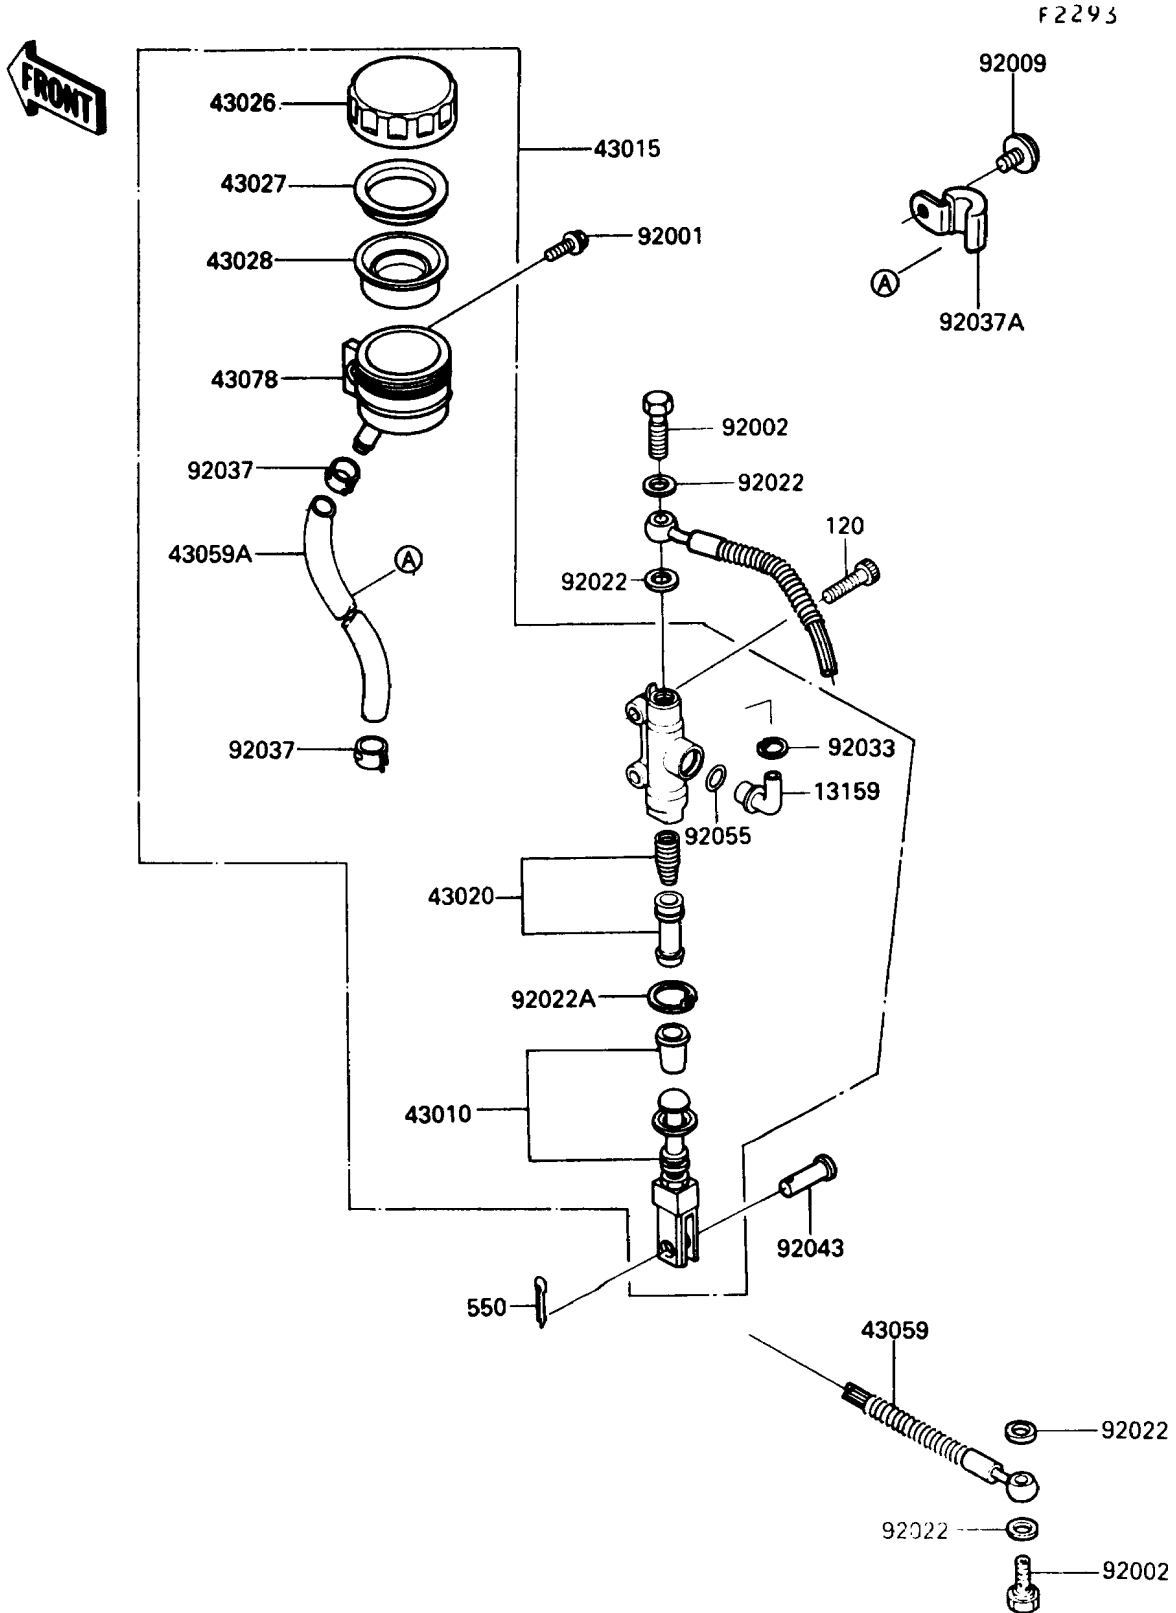

## 1989 Concours (Canada Only) PARTS DIAGRAM

Rear Master Cylinder

## 1989 Concours (Canada Only) PARTS LIST

Rear Master Cylinder

ITEM NAME	PART NUMBER	QUANTITY
CONNECTOR,RR MASTER CYLINDER (Ref # 13159)	13159-1052	1
ROD-ASSY-BRAKE (Ref # 43010)	43010-1066	1
CYLINDER-ASSY-MASTER,RR (Ref # 43015)	43015-1359	1
PISTON-COMP-BRAKE,RR (Ref # 43020)	43020-1067	1
CAP-BRAKE (Ref # 43026)	43026-1051	1
PLATE-DIAPHRAGM (Ref # 43027)	43027-1051	1
DIAPHRAGM,MASTER CYLINDER (Ref # 43028)	43028-1057	1
HOSE-BRAKE,RR (Ref # 43059)	43059-1343	1
HOSE-BRAKE,RR MASTER CYLINDER (Ref # 43059A)	43059-1374	1
RESERVOIR,RR MASTER CYLINDER (Ref # 43078)	43078-1058	1
BOLT,W/P,6X16 (Ref # 92001)	92001-1860	1
BOLT,OIL,L=23 (Ref # 92002)	92002-1888	1
SCREW,6X8 (Ref # 92009)	92009-1294	1
WASHER,10.5X15X1.5 (Ref # 92022)	43067-001	1
WASHER,CIRCRIP (Ref # 92022A)	92022-1601	1
RING-SNAP,20.5MM (Ref # 92033)	92033-1186	1
CLAMP,BRAKE HOSE (Ref # 92037)	92037-1547	1
CLAMP,HOSE (Ref # 92037A)	92037-1807	1
PIN,8MM (Ref # 92043)	92043-1303	1
RING-O,MASTER CYLINDER (Ref # 92055)	92055-1251	1
BOLT-SOCKET,8X30 (Ref # 120)	120P0830	1
PIN-COTTER,2.0X15 (Ref # 550)	550D2015	1