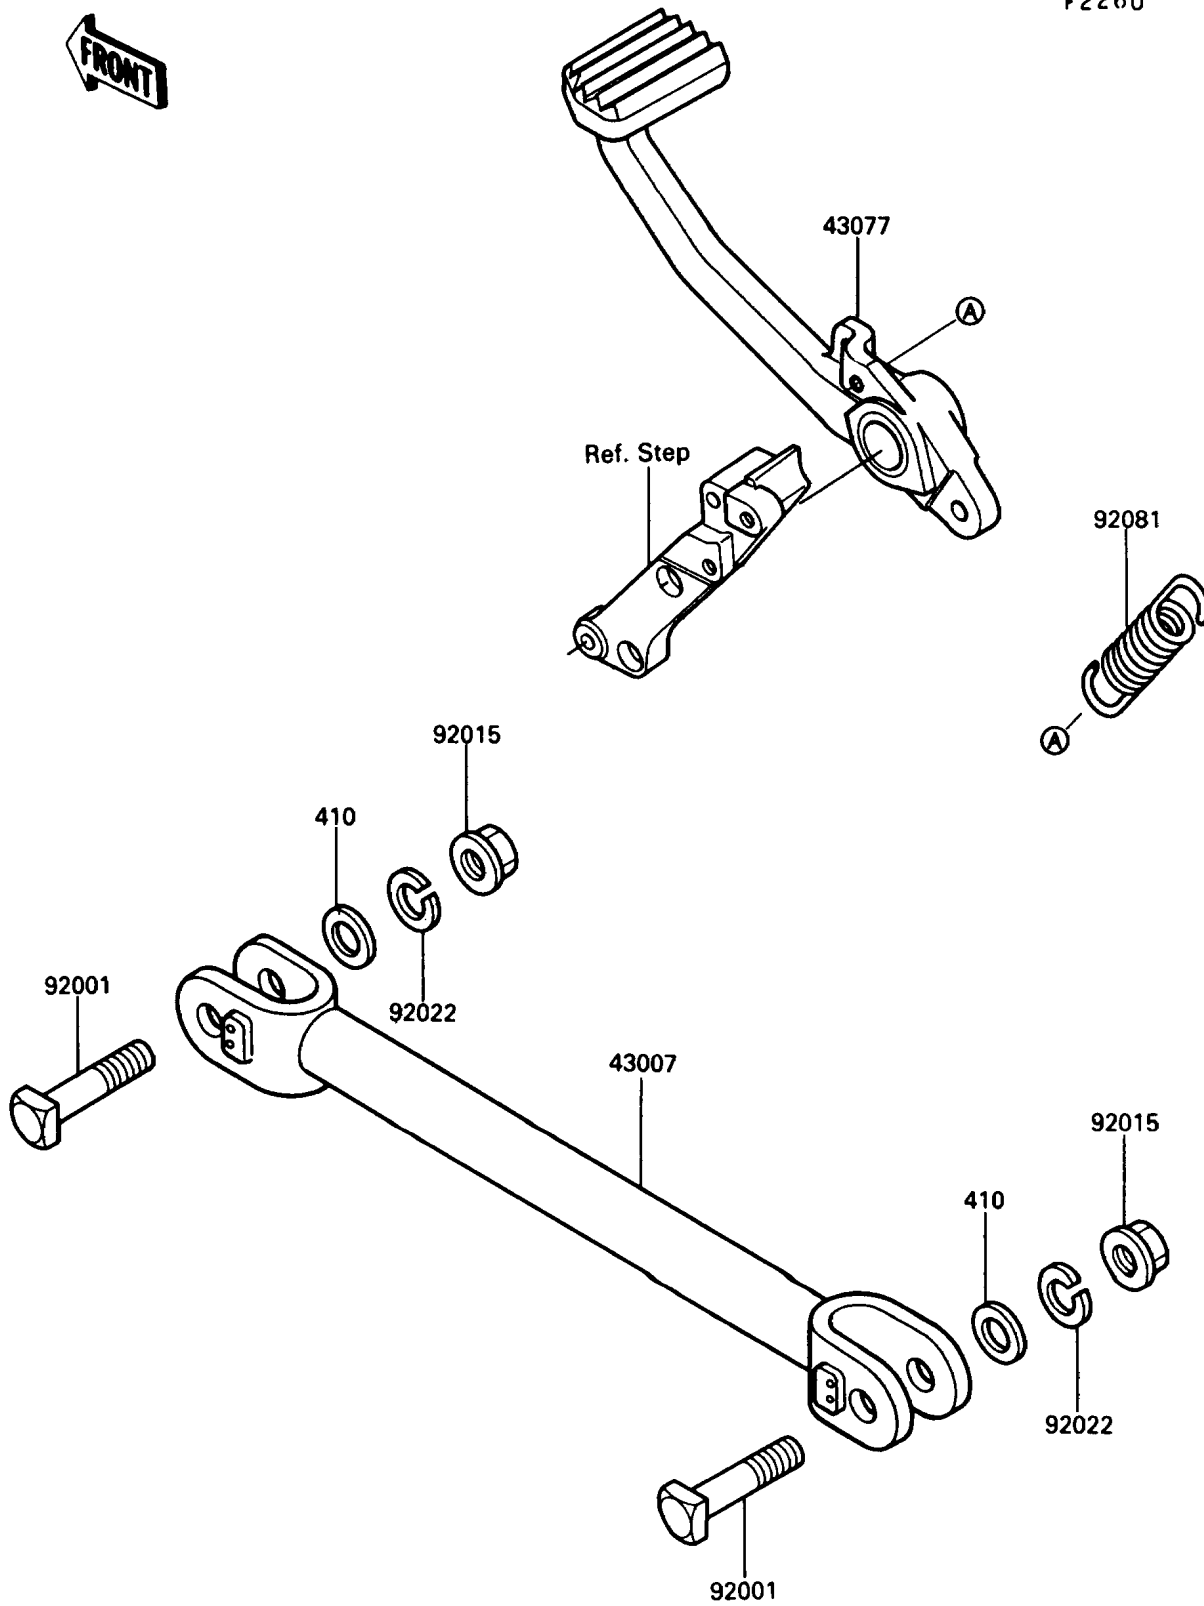

## 1990 Concours PARTS DIAGRAM

Brake Pedal

F226U

## 1990 Concours PARTS LIST

Brake Pedal

ITEM NAME	PART NUMBER	QUANTITY
ROD-TORQUE (Ref # 43007)	43007-1130	1
LEVER-ASSY-BRAKE,PEDAL (Ref # 43077)	43077-1062	1
BOLT,10X45 (Ref # 92001)	92001-1208	1
NUT,LOCK,10MM (Ref # 92015)	92015-1429	1
WASHER,SPRING,10MM (Ref # 92022)	92022-1540	1
SPRING,BRAKE PEDAL (Ref # 92081)	92081-1845	1
WASHER-PLAIN-SMALL,10MM (Ref # 410)	410B1000	1