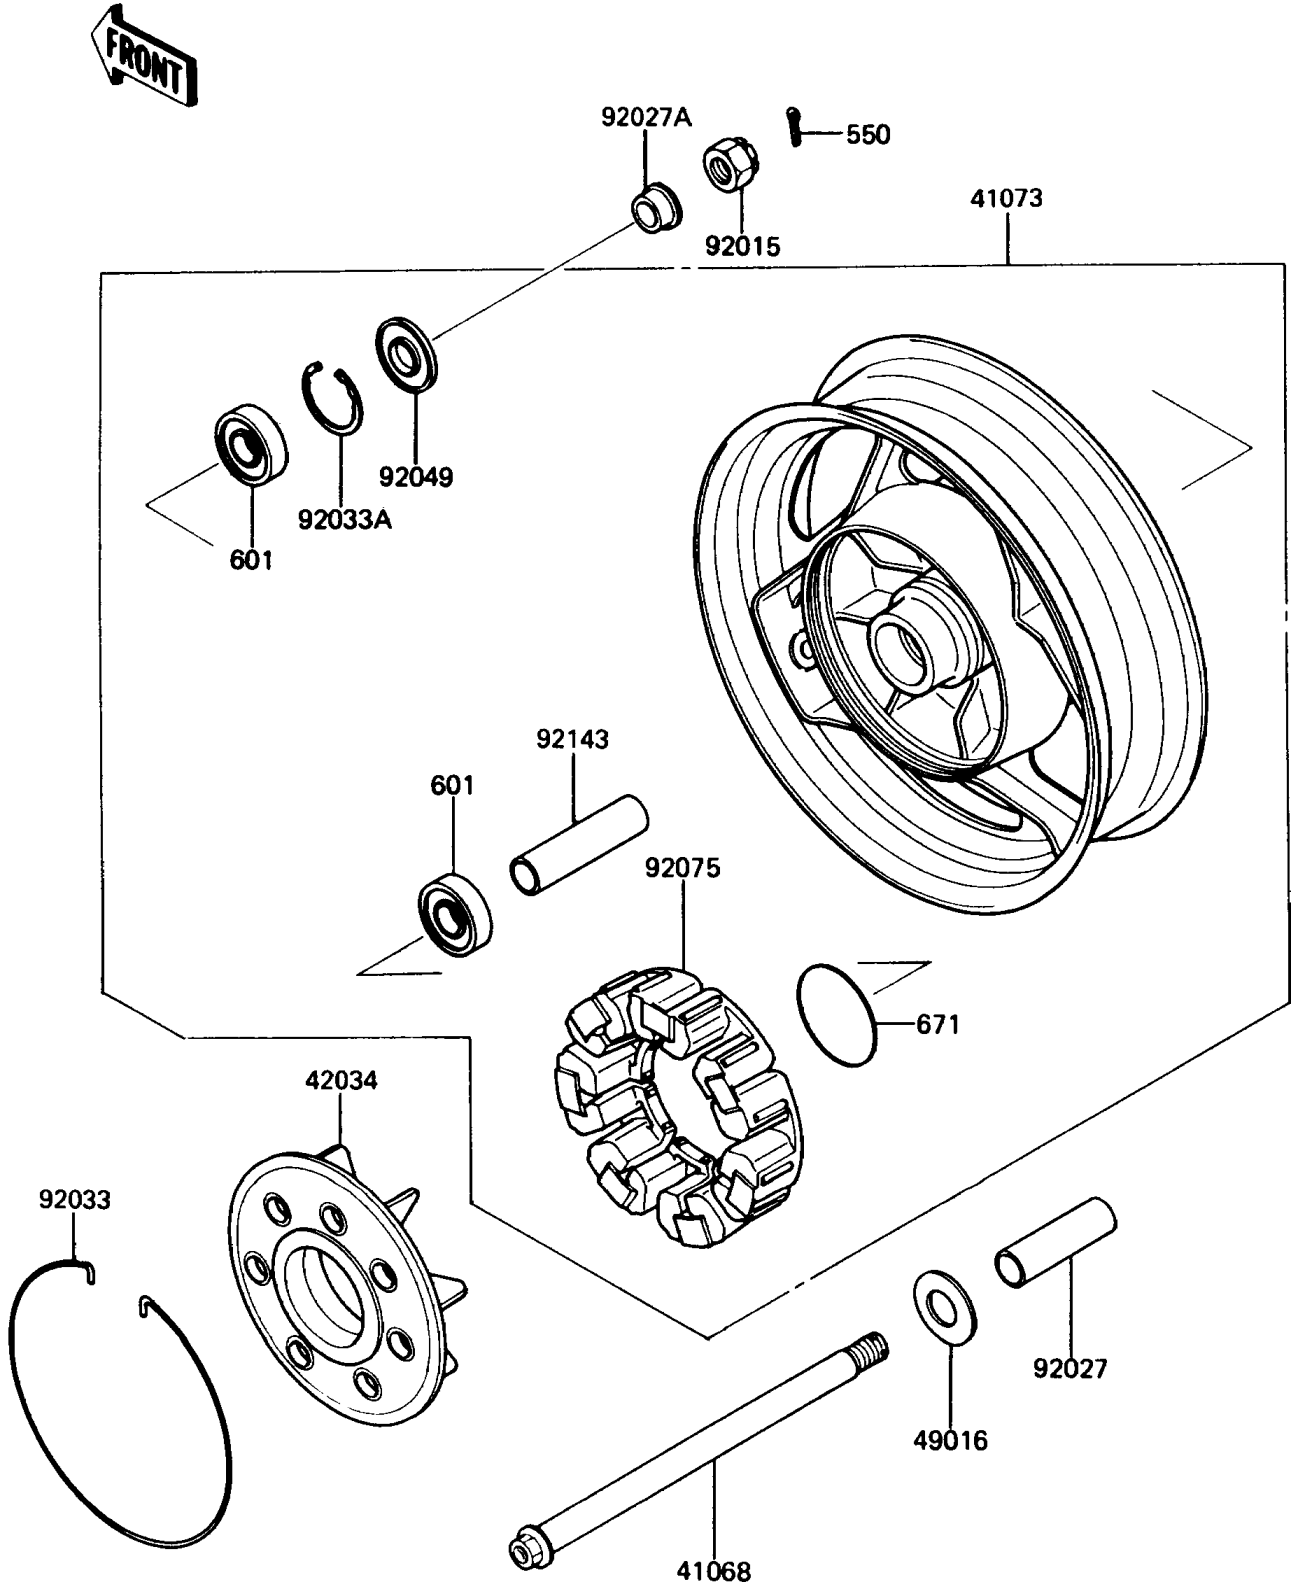

1990 Concours PARTS DIAGRAM

Rear Hub

F2240

1990 Concours PARTS LIST

Rear Hub

ITEM NAME	PART NUMBER	QUANTITY
AXLE,RR (Ref # 41068)	41068-1197	1
WHEEL-ASSY,RR,SILVER NO.1 (Ref # 41073)	41073-1335-CX	1
COUPLING,RR HUB (Ref # 42034)	42034-1011	1
COVER-SEAL (Ref # 49016)	49016-1019	1
NUT,CASTLE,18MM (Ref # 92015)	42045-018	1
COLLAR,20.2X28X89 (Ref # 92027)	92027-1553	1
COLLAR,RR AXLE,L=20 (Ref # 92027A)	92027-1792	1
RING-SNAP (Ref # 92033)	92033-1019	1
RING-SNAP,52MM (Ref # 92033A)	92033-1043	1
SEAL-OIL,28X52X5 (Ref # 92049)	92049-1061	1
DAMPER,SHOCK,RR HUB (Ref # 92075)	92075-1121	1
COLLAR,20.2X28X105.5 (Ref # 92143)	92143-1048	1
PIN-COTTER,4.0X35 (Ref # 550)	550D4035	1
BEARING-BALL,#6304ZZC3 (Ref # 601)	601B6304ZZ	2
O RING,80MM (Ref # 671)	671B2580	1