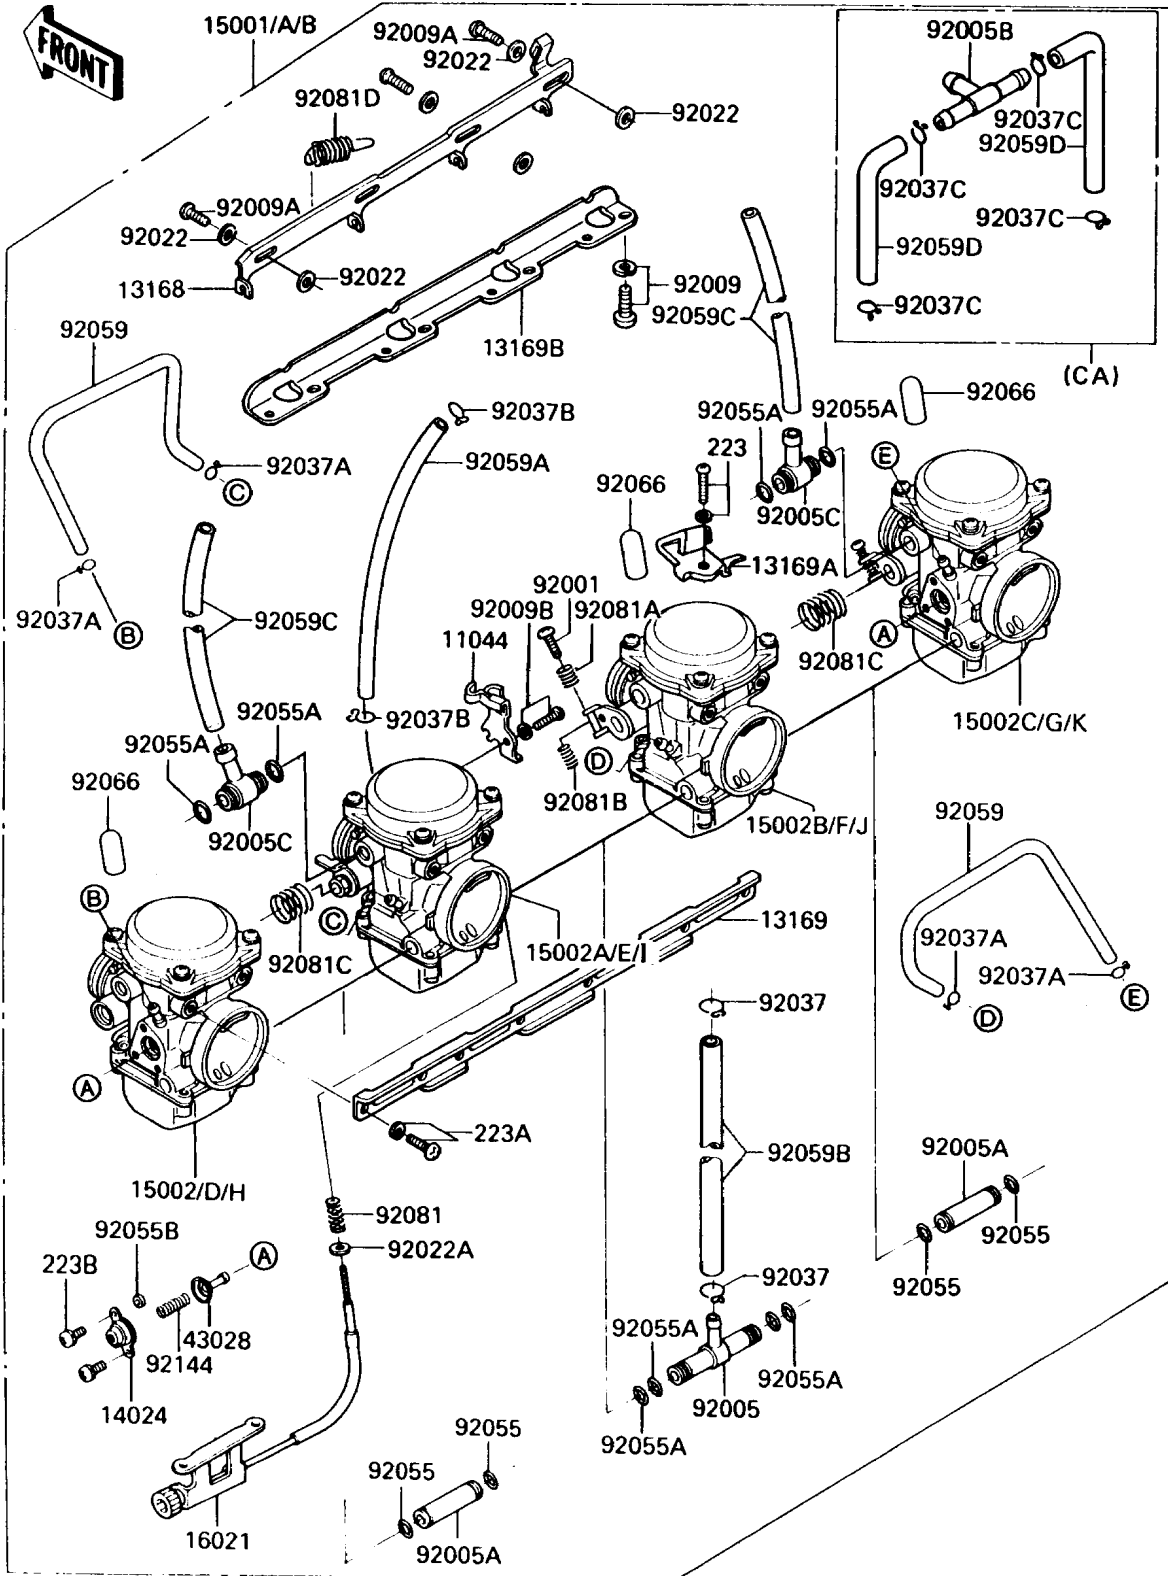

1990 Concours PARTS DIAGRAM

Carburetor

E1611