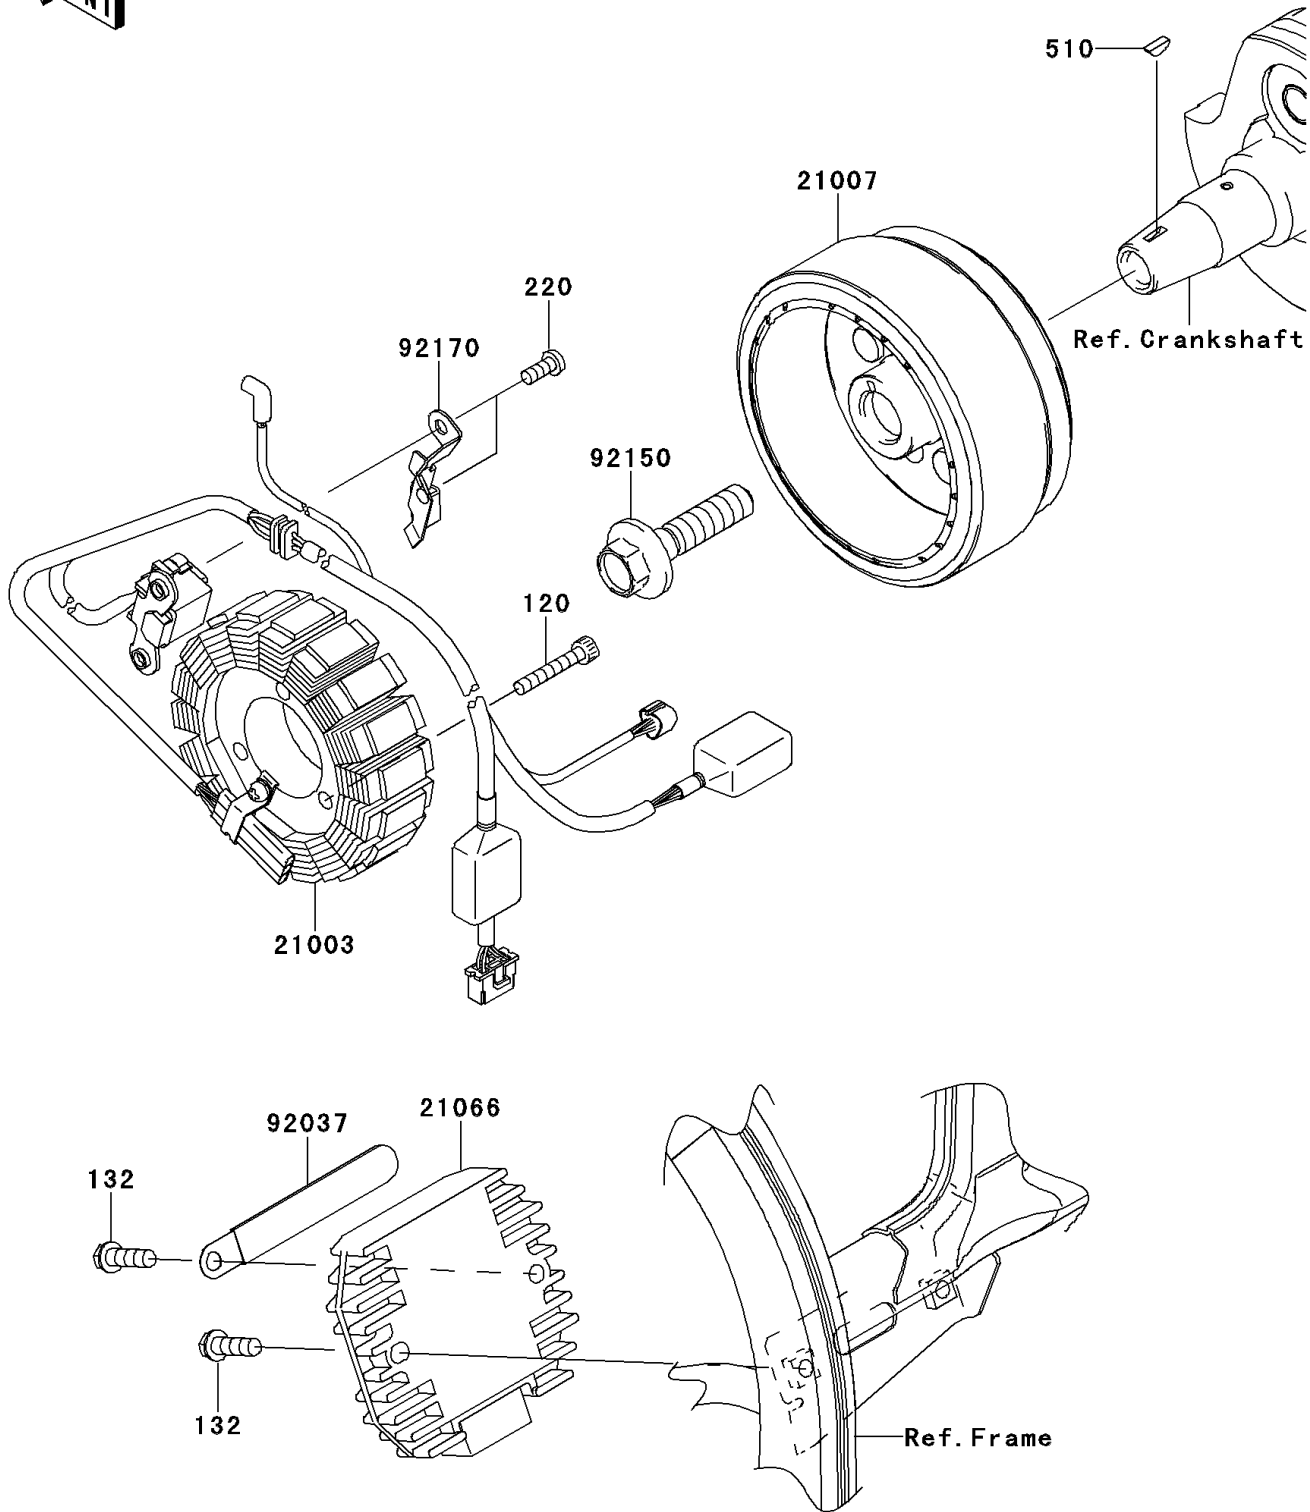

2010 KLX® 250S PARTS DIAGRAM

Generator

E1810

2010 KLX® 250S PARTS LIST

Generator

ITEM NAME	PART NUMBER	QUANTITY
BOLT-SOCKET,5X30 (Ref # 120)	120CA0530	3
BOLT-FLANGED-SMALL,6X20 (Ref # 132)	132BA0620	2
SCREW-PAN-CROS,5X12 (Ref # 220)	220AA0512	2
KEY-WOODRUFF (Ref # 510)	510A3100	1
STATOR (Ref # 21003)	21003-0087	1
ROTOR,MAGNETO (Ref # 21007)	21007-0118	1
REGULATOR-VOLTAGE (Ref # 21066)	21066-0027	1
CLAMP (Ref # 92037)	92037-1993	1
BOLT,12X50 (Ref # 92150)	92150-1708	1
CLAMP (Ref # 92170)	92170-1346	1