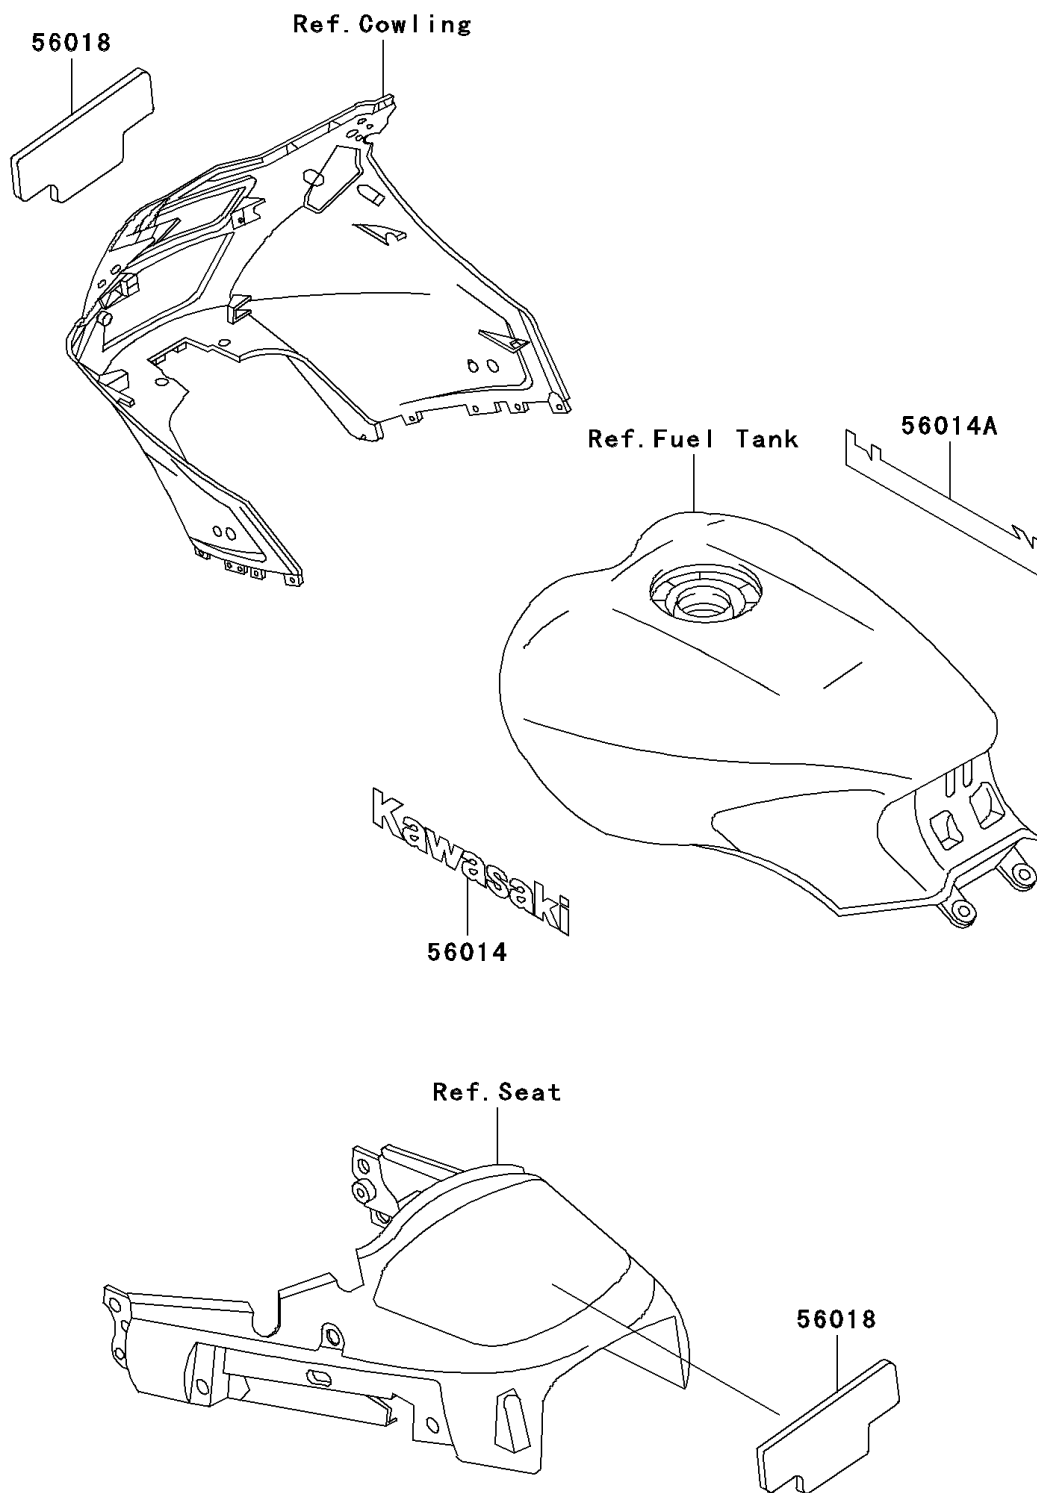

2005 Concours PARTS DIAGRAM

Decals

F2861

2005 Concours PARTS LIST

Decals

ITEM NAME	PART NUMBER	QUANTITY
EMBLEM,FUEL TANK,LH,KAWASAKI (Ref # 56014)	56014-1134	1
EMBLEM,FUEL TANK,RH,KAWASAKI (Ref # 56014A)	56014-1135	1
MARK,CARRIER COVER&SCREEN (Ref # 56018)	56018-1869	1