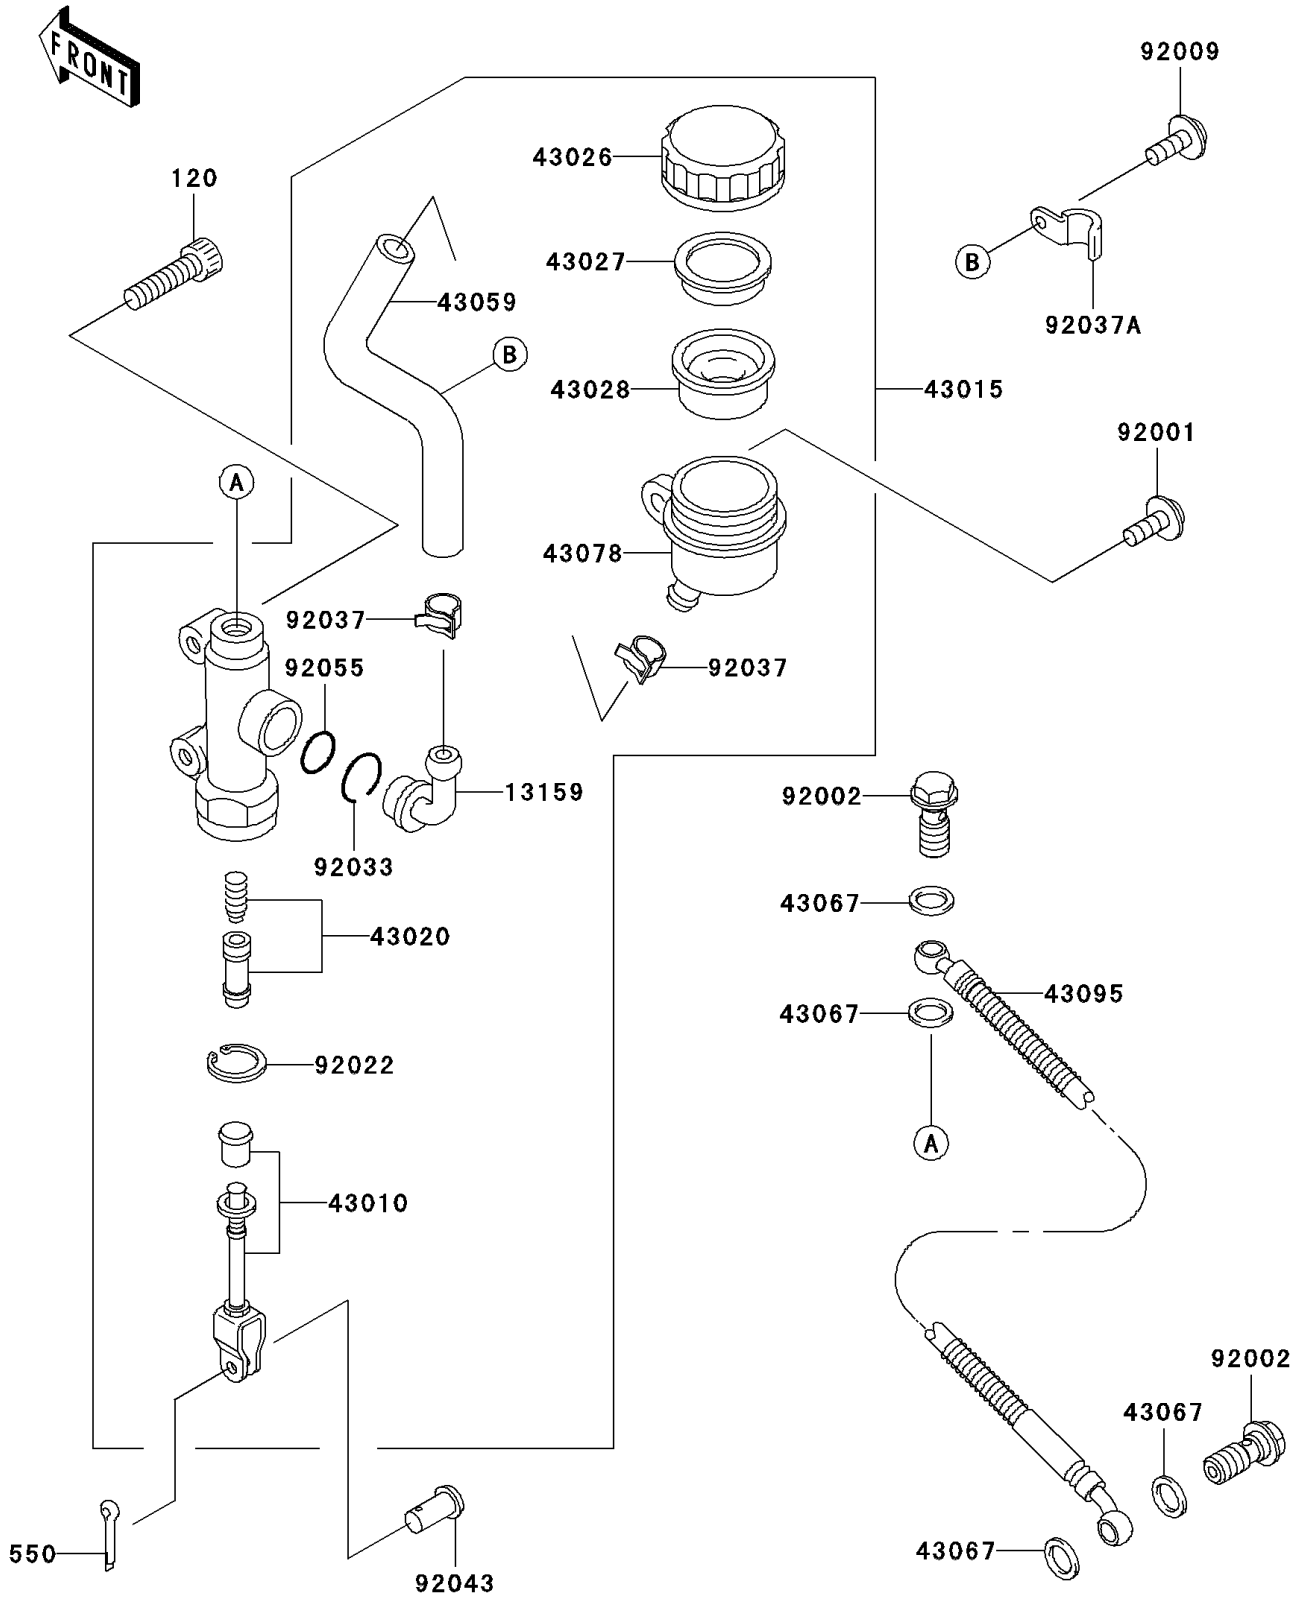

2005 Concours PARTS DIAGRAM

Rear Master Cylinder

F2293

2005 Concours PARTS LIST

Rear Master Cylinder

ITEM NAME	PART NUMBER	QUANTITY
BOLT-SOCKET,8X30 (Ref # 120)	120P0830	2
PIN-COTTER,2.0X15 (Ref # 550)	550D2015	1
CONNECTOR,RR MASTER CYLINDER (Ref # 13159)	13159-1052	1
ROD-ASSY-BRAKE (Ref # 43010)	43010-1066	1
CYLINDER-ASSY-MASTER,RR (Ref # 43015)	43015-1359	1
PISTON-COMP-BRAKE,RR (Ref # 43020)	43020-1067	1
CAP-BRAKE (Ref # 43026)	43026-1051	1
PLATE-DIAPHRAGM (Ref # 43027)	43027-1051	1
DIAPHRAGM,MASTER CYLINDER (Ref # 43028)	43028-1057	1
HOSE-BRAKE,RR MASTER CYLINDER (Ref # 43059)	43059-1374	1
WASHER,10.5X15X1.5 (Ref # 43067)	43067-001	4
RESERVOIR,RR MASTER CYLINDER (Ref # 43078)	43078-1165	1
HOSE-BRAKE,RR (Ref # 43095)	43095-1391	1
BOLT,W/P,6X16 (Ref # 92001)	92001-1860	1
BOLT,OIL,L=23 (Ref # 92002)	92002-1888	2
SCREW,6X8 (Ref # 92009)	92009-1294	1
WASHER,CIRCRIP (Ref # 92022)	92022-1601	1
RING-SNAP,20.5MM (Ref # 92033)	92033-1186	1
CLAMP,BRAKE HOSE (Ref # 92037)	92037-1547	2
CLAMP,HOSE (Ref # 92037A)	92037-1807	1
PIN,8MM (Ref # 92043)	92043-1303	1
RING-O,MASTER CYLINDER (Ref # 92055)	92055-1251	1