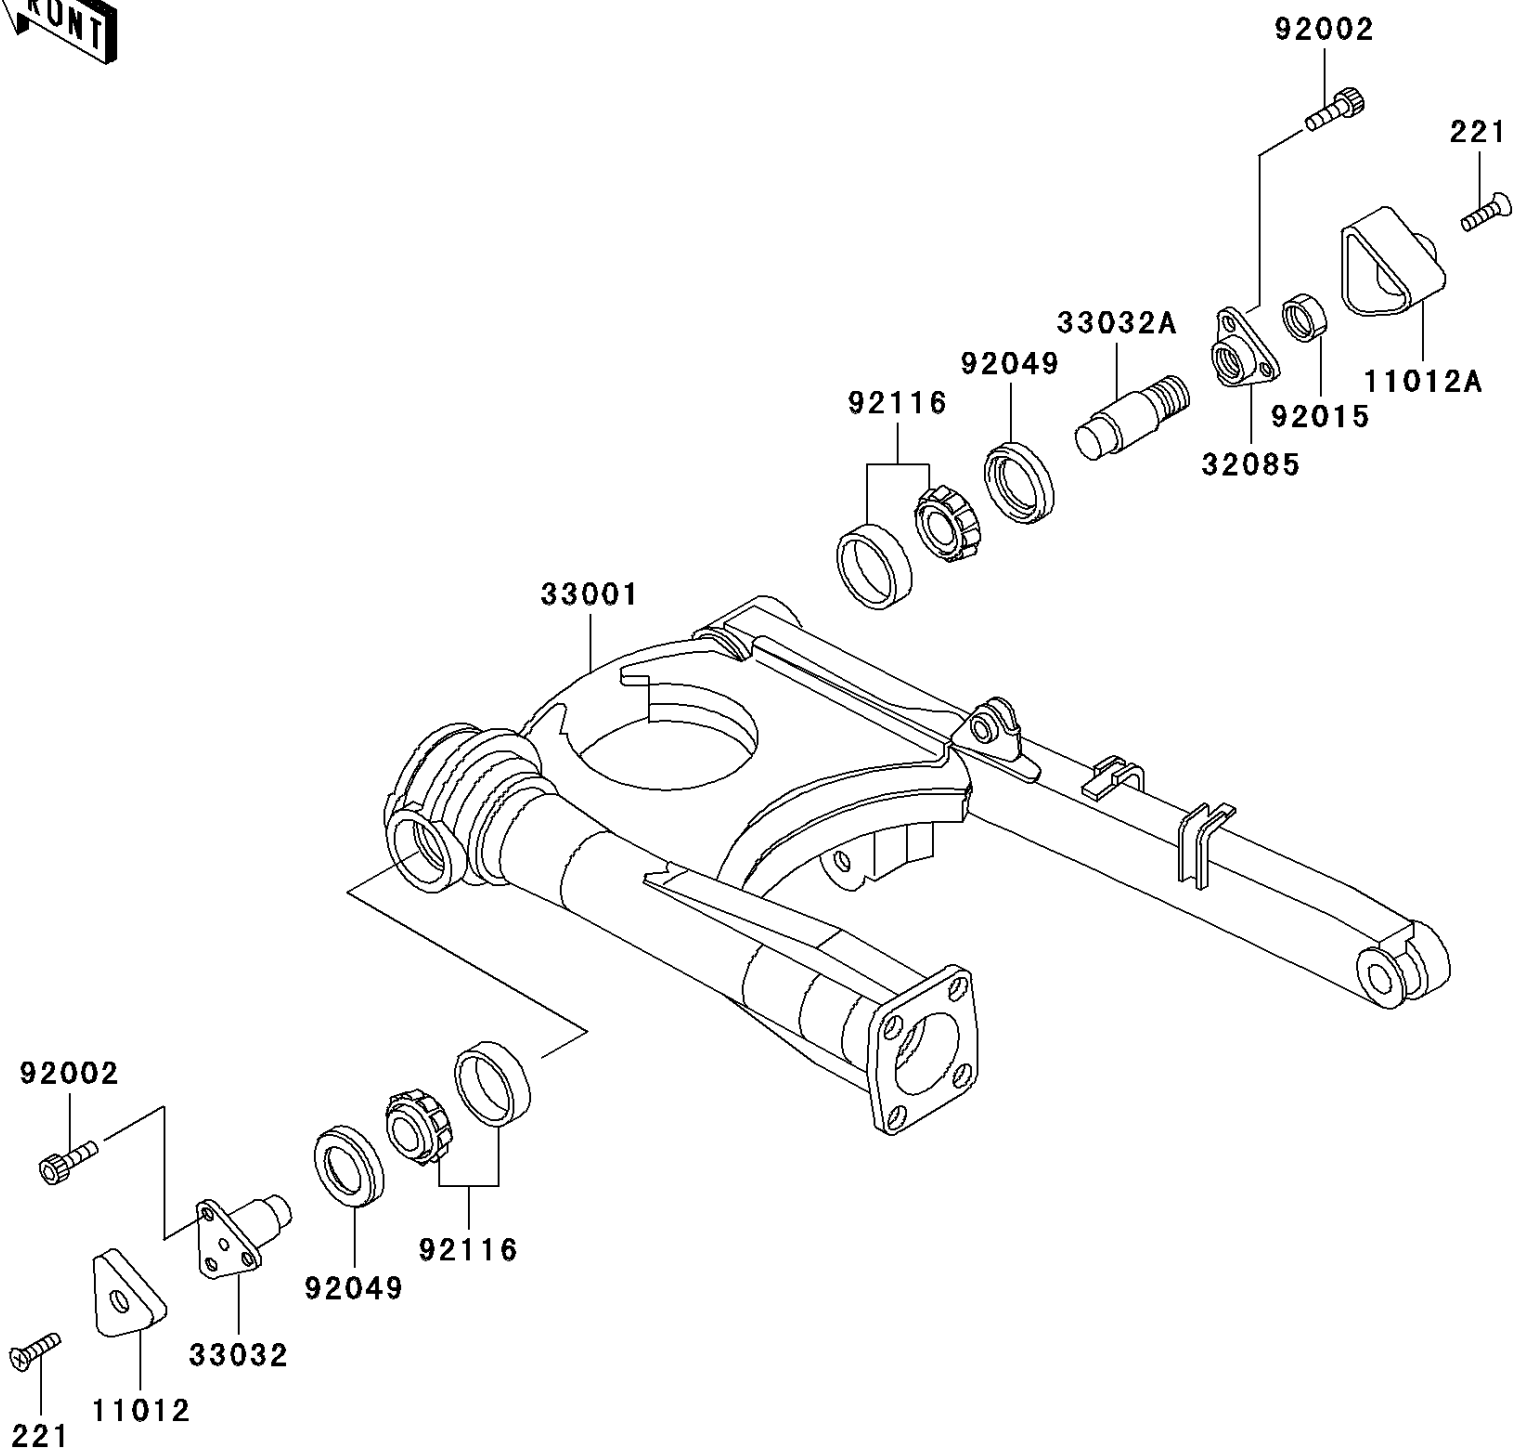

2005 Concours PARTS DIAGRAM

Swingarm

F2141

2005 Concours PARTS LIST

Swingarm

ITEM NAME	PART NUMBER	QUANTITY
SCREW-CSK-CROS (Ref # 221)	221C0620	1
CAP,SWING ARM,LH (Ref # 11012)	11012-1512	1
CAP,SWING ARM,RH (Ref # 11012A)	11012-1518	1
STOPPER,SWING ARM SHAFT,RH (Ref # 32085)	32085-1234	1
ARM-COMP-SWING (Ref # 33001)	33001-1463	1
SHAFT-SWING ARM,LH (Ref # 33032)	33032-1122	1
SHAFT-SWING ARM,RH (Ref # 33032A)	33032-1123	1
BOLT,SOCKET,8X20 (Ref # 92002)	92002-1178	1
NUT,20MM (Ref # 92015)	92015-1589	1
SEAL-OIL,26X42X6 (Ref # 92049)	92049-1256	1
BEARING-ROLLER,H1-CAP 32004JR (Ref # 92116)	92116-1061	1