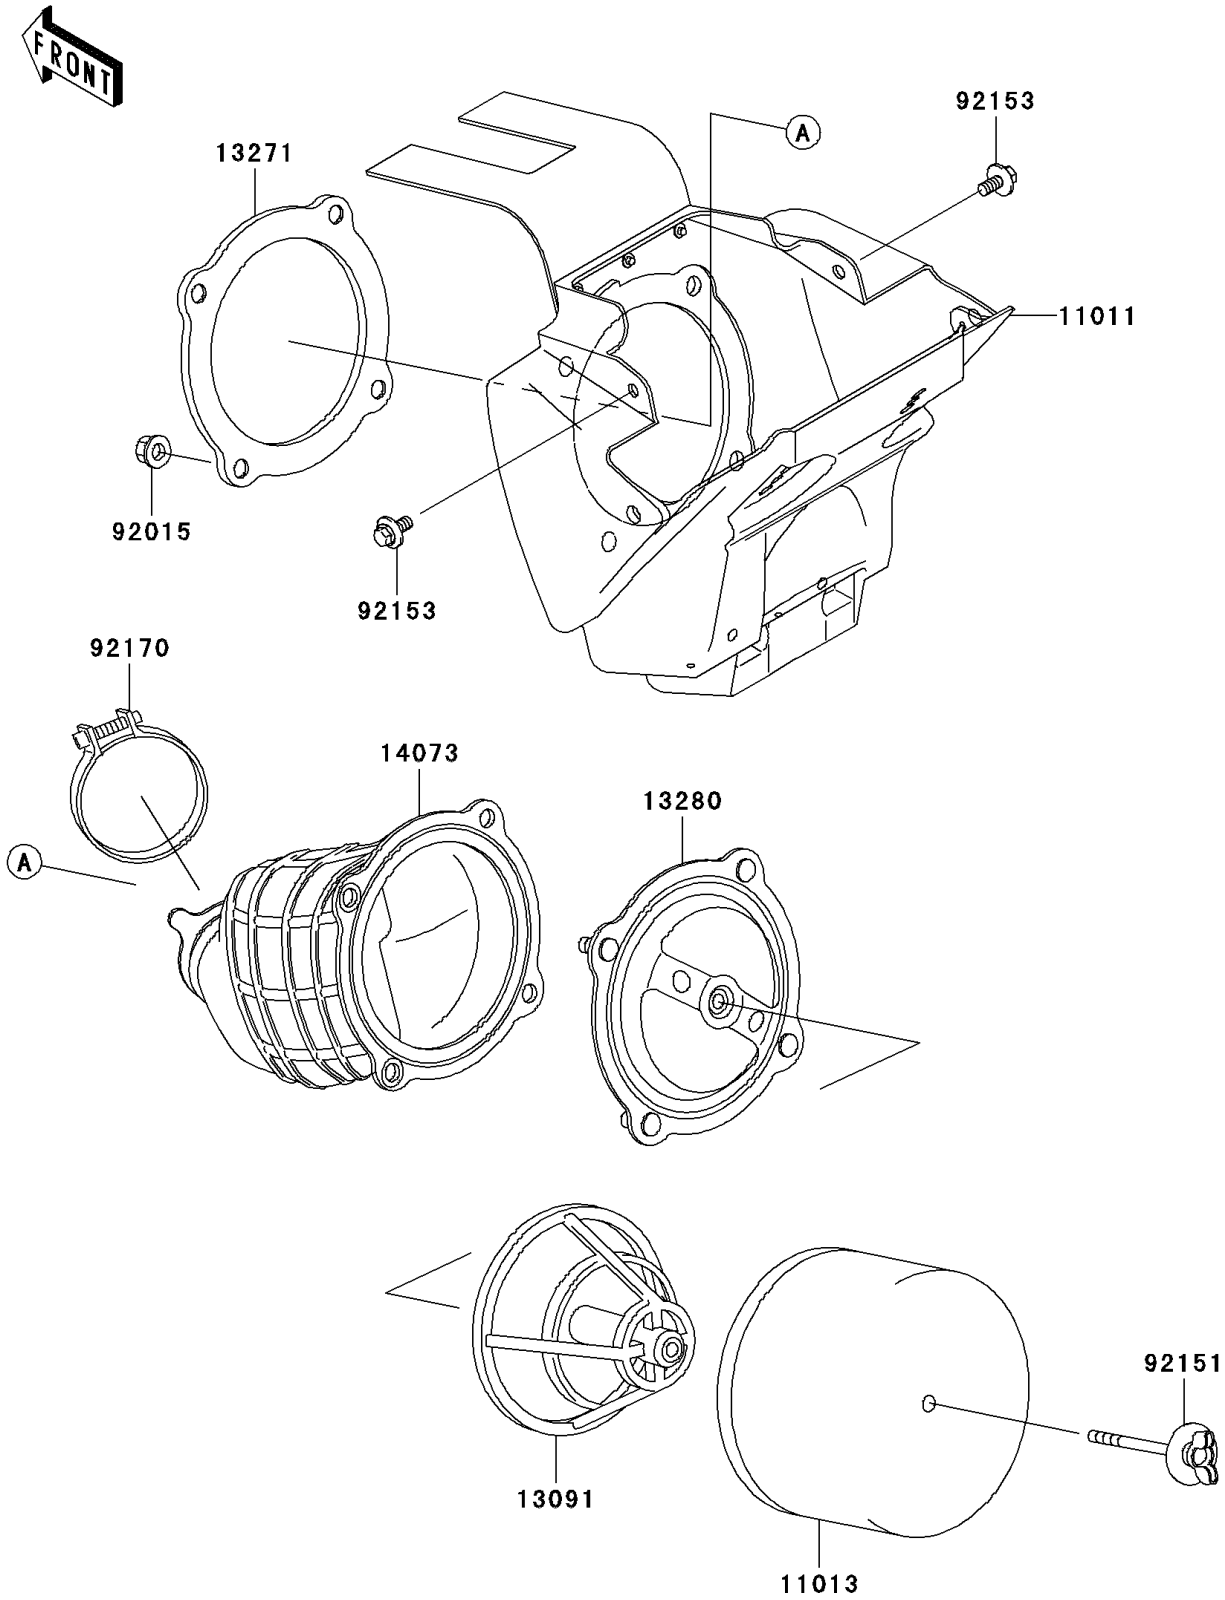

2008 KX™ 65 PARTS DIAGRAM

Air Cleaner

E1130

2008 KX™ 65 PARTS LIST

Air Cleaner

ITEM NAME	PART NUMBER	QUANTITY
CASE-AIR FILTER (Ref # 11011)	11011-1578	1
ELEMENT-AIR FILTER (Ref # 11013)	11013-1284	1
HOLDER,ELEMENT (Ref # 13091)	13091-1696	1
PLATE,AIR FILTER (Ref # 13271)	13271-1298	1
HOLDER,AIR FILTER ELEMENT (Ref # 13280)	13280-1142	1
DUCT,AIR FILTER (Ref # 14073)	14073-1759	1
NUT,FLANGED,5MM (Ref # 92015)	92015-1259	4
BOLT,AIR FILTER (Ref # 92151)	92151-1256	1
BOLT,FLANGED,6X14 (Ref # 92153)	92153-0936	2
CLAMP (Ref # 92170)	92170-1686	1