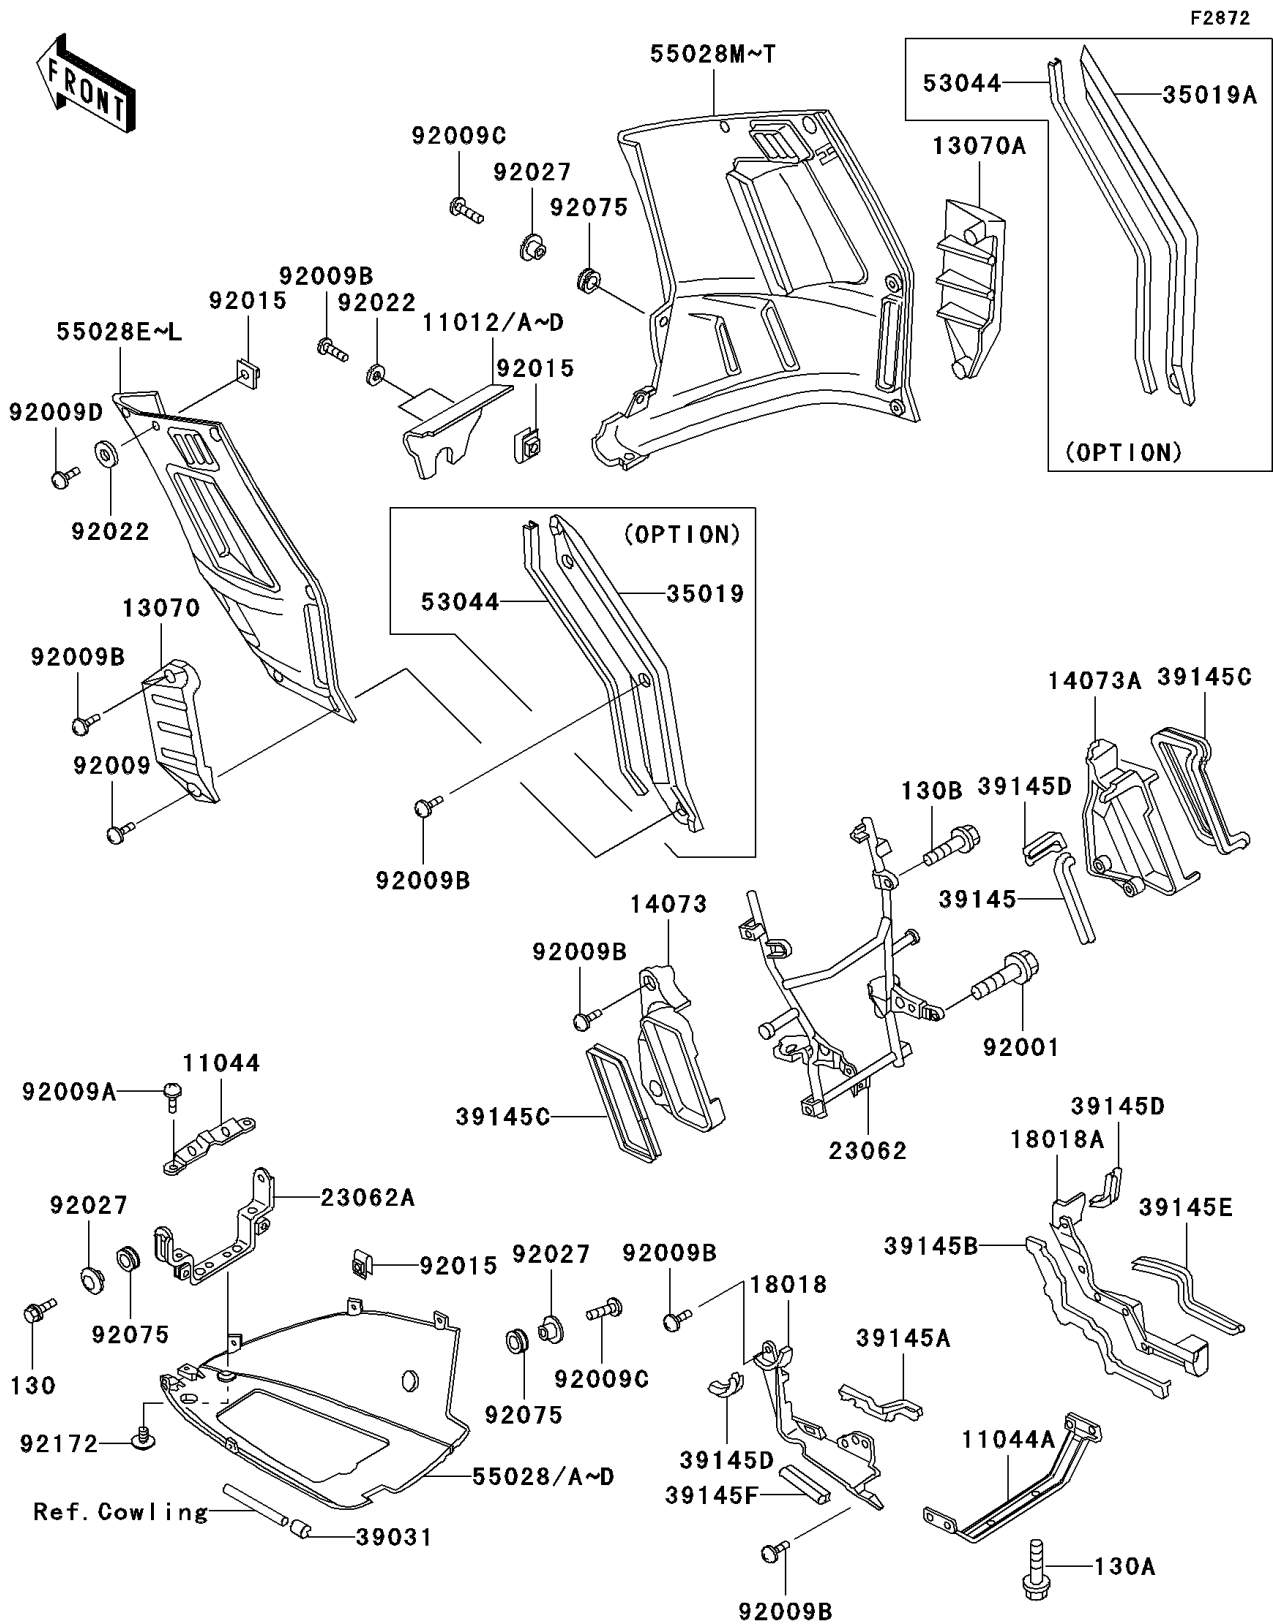

2002 Concours PARTS DIAGRAM

Cowling Lower

2002 Concours PARTS LIST

Cowling Lowers

ITEM NAME	PART NUMBER	QUANTITY
BRACKET,RESERVOIR TANK,UPP (Ref # 11044)	11044-1919	1
BRACKET,LOWER COWLING,RR (Ref # 11044A)	11044-1920	1
GUIDE,SIDE COWLING,LH (Ref # 13070)	13070-1171	1
GUIDE,SIDE COWLING,RH (Ref # 13070A)	13070-1172	1
DUCT,RADIATOR,RR,LH (Ref # 14073)	14073-1276	1
DUCT,RADIATOR,RR,RH (Ref # 14073A)	14073-1284	1
PLATE-HEAT GUARD,SIDE,LH (Ref # 18018)	18018-1068	1
PLATE-HEAT GUARD,SIDE,RH (Ref # 18018A)	18018-1069	1
BRACKET-COMP,RADIATOR (Ref # 23062)	23062-1064	1
BRACKET-COMP,LOWER COWLING,FR (Ref # 23062A)	23062-1065	1
FLAP,SIDE COWLING,LH (Ref # 35019)	35019-1193	1
FLAP,SIDE COWLING,RH (Ref # 35019A)	35019-1194	1
CAP-END,TRIM (Ref # 39031)	39031-1055	1
TRIM-SEAL,SIDE COWLING (Ref # 39145)	39145-1056	1
TRIM-SEAL,HEAT GUARD PLATE,LH (Ref # 39145A)	39145-1076	1
TRIM-SEAL,HEAT GUARD PLATE,RH (Ref # 39145B)	39145-1077	1
TRIM-SEAL,DUCT (Ref # 39145C)	39145-1078	1
TRIM-SEAL,HEAT GUARD (Ref # 39145D)	39145-1079	1
TRIM-SEAL,HEAT GUARD,RH (Ref # 39145E)	39145-1080	1
TRIM-SEAL,HEAT GUARD,LH (Ref # 39145F)	39145-1084	1
TRIM,INNER COWLING (Ref # 53044)	53044-1184	1
BOLT,FLANGED,10X41,BLACK (Ref # 92001)	92001-1844	1
SCREW,6X28,BLACK (Ref # 92009)	92009-1400	1
SCREW,5X10 (Ref # 92009A)	92009-1651	1
SCREW,6X14 (Ref # 92009B)	92009-1662	1
SCREW,6X18 (Ref # 92009C)	92009-1663	1
SCREW,6X22 (Ref # 92009D)	92009-1664	1
NUT,6MM (Ref # 92015)	92015-1602	1
WASHER,6X16X1 (Ref # 92022)	92022-1818	1