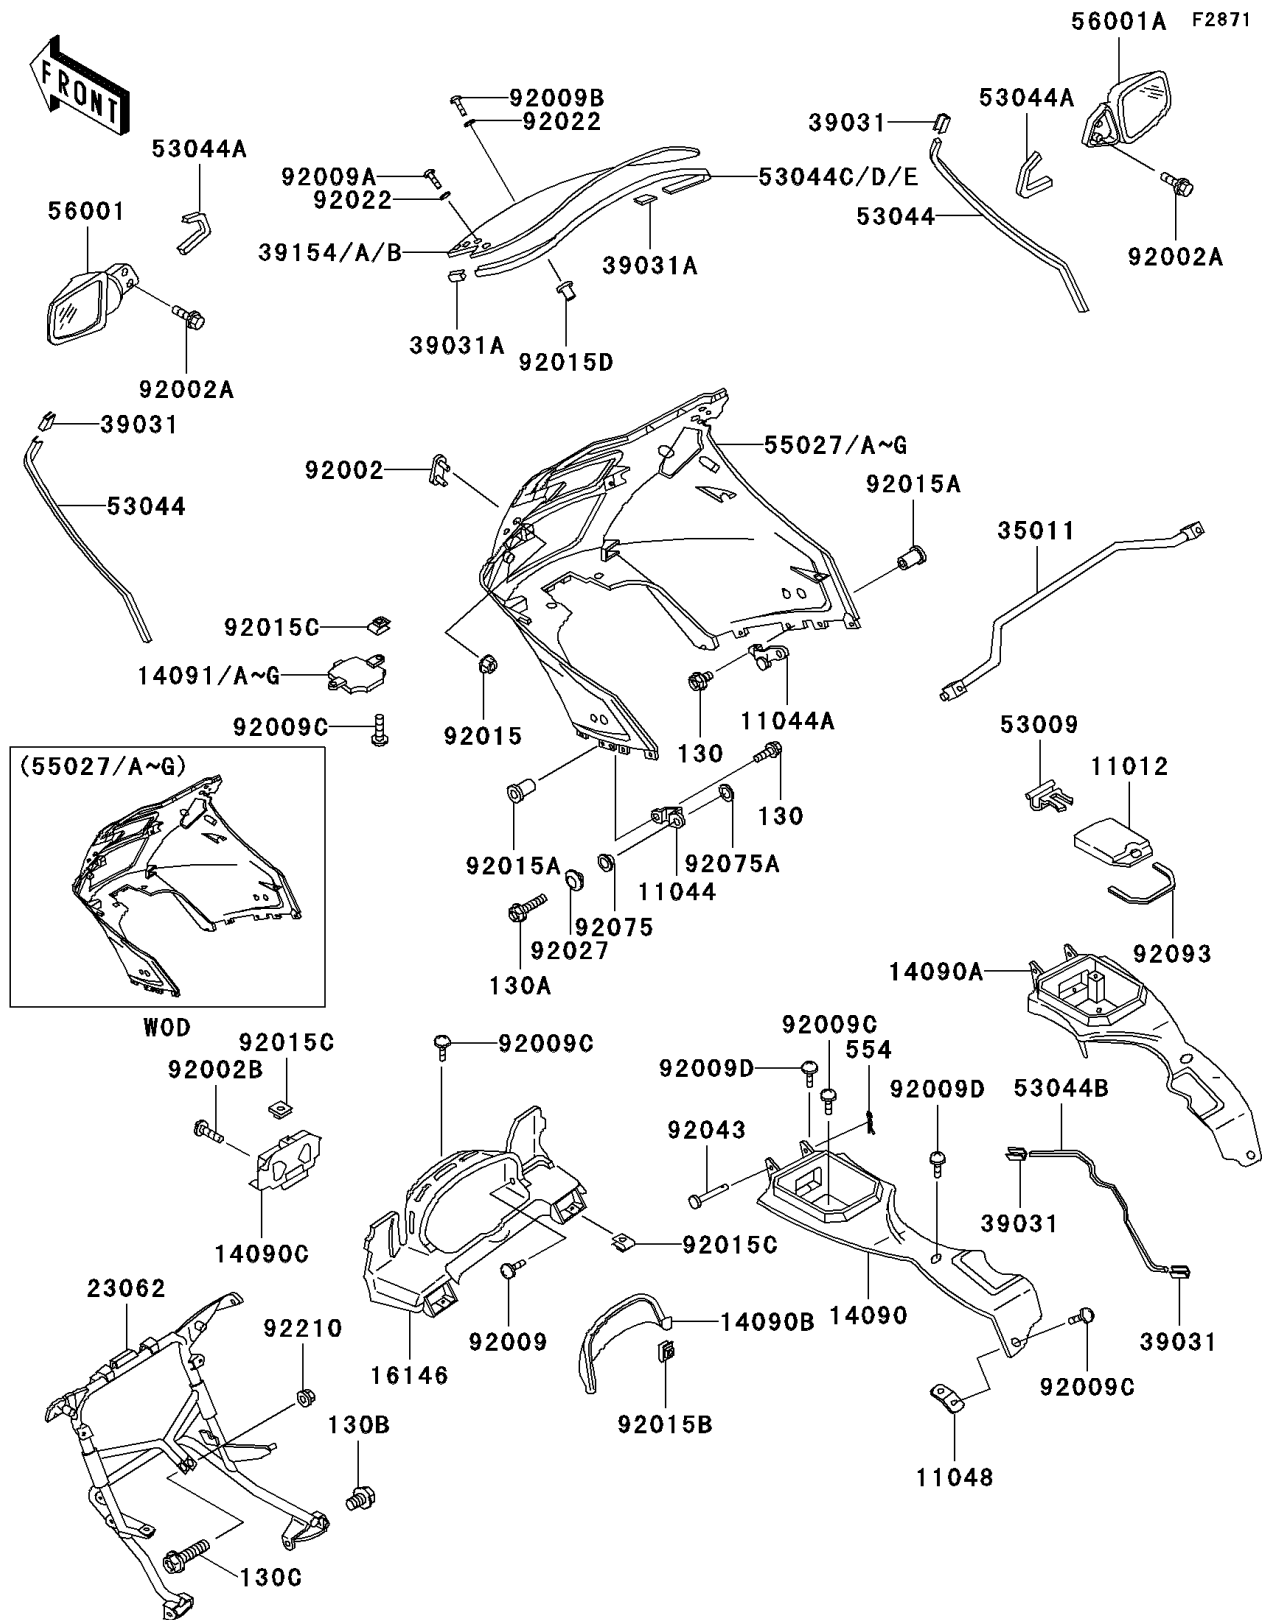

2002 Concours PARTS DIAGRAM

Cowling